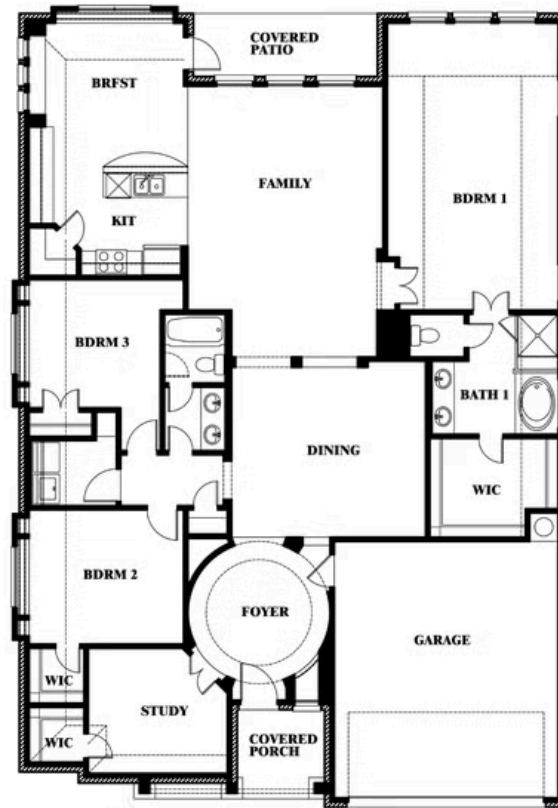

Carolina

HOMES FROM
\$484,990

CLASSIC SERIES

COUNTRY LAKES CLASSIC 60

301 RIVER MEADOWS LANE, DENTON, TX 76226

2,313
SQUARE FEET

3
BEDROOMS

2.0
BATHROOMS

2
CAR GARAGE

ELEVATION C

ELEVATION A

ELEVATION AS

ELEVATION D

ELEVATION E

ELEVATION F

Document generated Mar 14, 2025. Prices, plans, square footage, features and materials are subject to change at any time without notice and vary among communities. Listed prices are for informational purposes only, are not binding, and do not create any contractual obligation(s). The price of any home is dependent on numerous factors, all of which are unique to a specific home, and is not guaranteed until specified in a binding contract. Pricing of elevations and additional optional beds/baths vary per plan. Some plans require a premium homesite. Please ask the Community Manager for details. Renderings of homes are artist concepts and may not reflect exact colors and materials.

Carolina

COUNTRY LAKES CLASSIC 60
301 RIVER MEADOWS LANE, DENTON, TX 76226

Carolina

This brochure is for general informational purposes and is to be used as a guide only. Changes may be made during the development process and floorplans, dimensions, fixtures, fittings, finishes and specifications are subject to change without notice. Window placement, balcony configuration, wardrobe sizes and living areas may vary slightly within each plan type. EQUAL HOUSING OPPORTUNITY