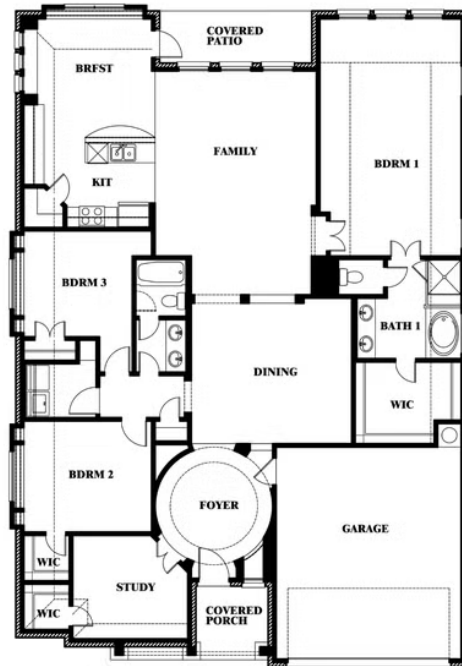

Carolina

COUNTRY LAKES CLASSIC 60
301 RIVER MEADOWS LANE, DENTON, TX 76226

Carolina