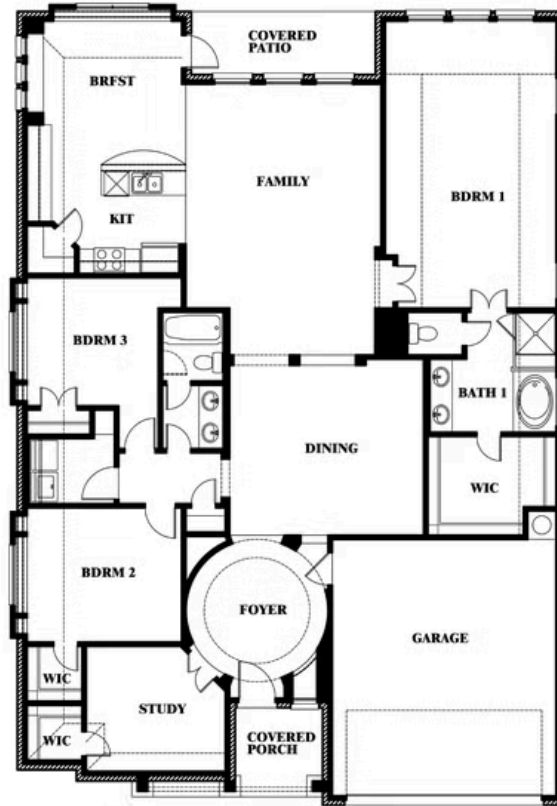

Carolina

HOMES FROM
\$474,990

CLASSIC SERIES

COUNTRY LAKES CLASSIC 60

301 RIVER MEADOWS LANE, DENTON, TX 76226

2,313
SQUARE FEET

3
BEDROOMS

2.0
BATHROOMS

2
CAR GARAGE

ELEVATION C

ELEVATION A

ELEVATION A

ELEVATION AS

ELEVATION AS

ELEVATION D

ELEVATION D

Carolina

COUNTRY LAKES CLASSIC 60
301 RIVER MEADOWS LANE, DENTON, TX 76226

Carolina

This brochure is for general informational purposes and is to be used as a guide only. Changes may be made during the development process and floorplans, dimensions, fixtures, fittings, finishes and specifications are subject to change without notice. Window placement, balcony configuration, wardrobe sizes and living areas may vary slightly within each plan type. EQUAL HOUSING OPPORTUNITY