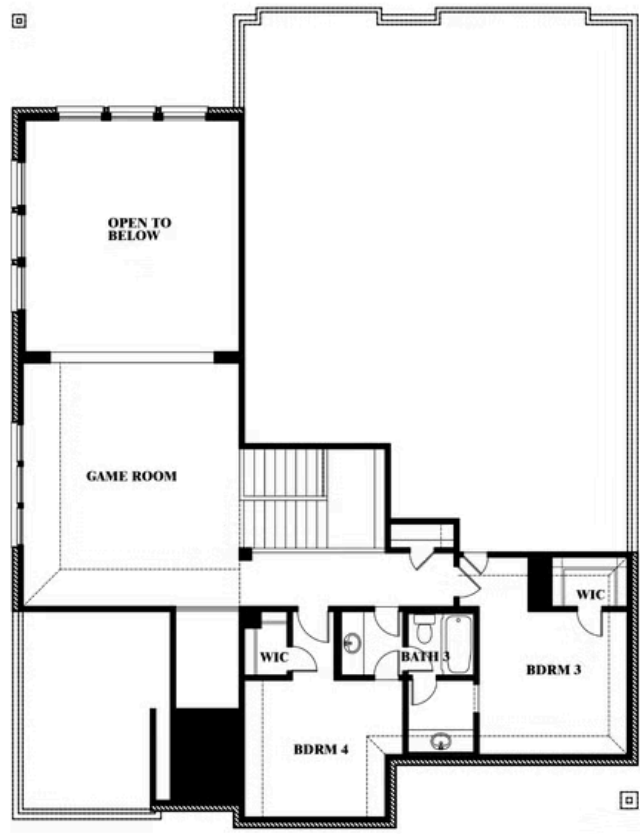

Bellflower

HOMES FROM
\$588,990

CLASSIC SERIES

COUNTRY LAKES CLASSIC 60

301 RIVER MEADOWS LANE, DENTON, TX 76226

3,527
SQUARE FEET

4
BEDROOMS

3.5
BATHROOMS

2
CAR GARAGE

ELEVATION D

ELEVATION A

ELEVATION A

ELEVATION AS

ELEVATION AS

ELEVATION B

ELEVATION B

ELEVATION C

ELEVATION C

Bellflower

COUNTRY LAKES CLASSIC 60
301 RIVER MEADOWS LANE, DENTON, TX 76226

BELFLOWER FLOOR PLAN

Bellflower

This brochure is for general informational purposes and is to be used as a guide only. Changes may be made during the development process and floorplans, dimensions, fixtures, fittings, finishes and specifications are subject to change without notice. Window placement, balcony configuration, wardrobe sizes and living areas may vary slightly within each plan type. EQUAL HOUSING OPPORTUNITY