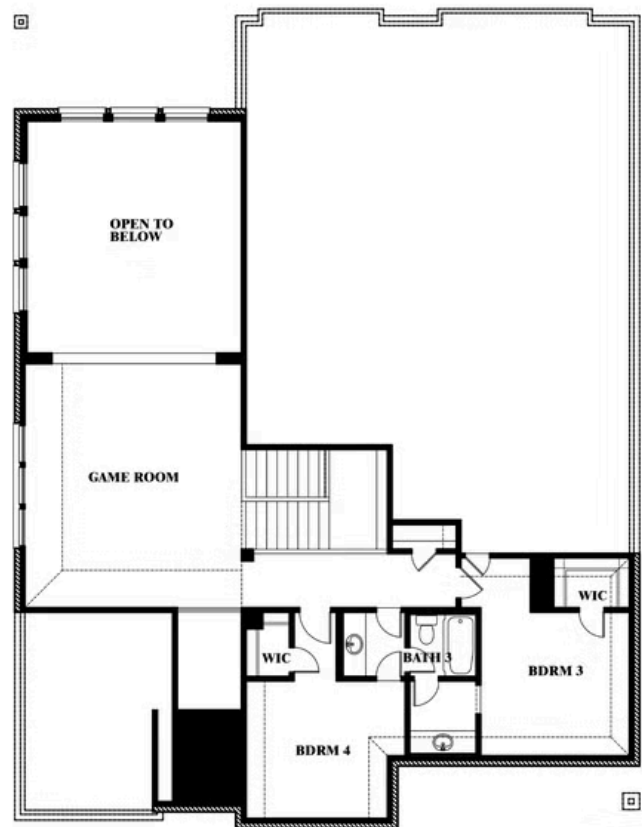

Bellflower

HOMES FROM
\$588,990

CLASSIC SERIES

COUNTRY LAKES CLASSIC 60

301 RIVER MEADOWS LANE, DENTON, TX 76226

3,527
SQUARE FEET

4
BEDROOMS

3.5
BATHROOMS

2
CAR GARAGE

ELEVATION D

ELEVATION A

ELEVATION A

ELEVATION AS

ELEVATION AS

ELEVATION B

ELEVATION B

Bellflower

COUNTRY LAKES CLASSIC 60
301 RIVER MEADOWS LANE, DENTON, TX 76226

Bellflower

This brochure is for general informational purposes and is to be used as a guide only. Changes may be made during the development process and floorplans, dimensions, fixtures, fittings, finishes and specifications are subject to change without notice. Window placement, balcony configuration, wardrobe sizes and living areas may vary slightly within each plan type. EQUAL HOUSING OPPORTUNITY