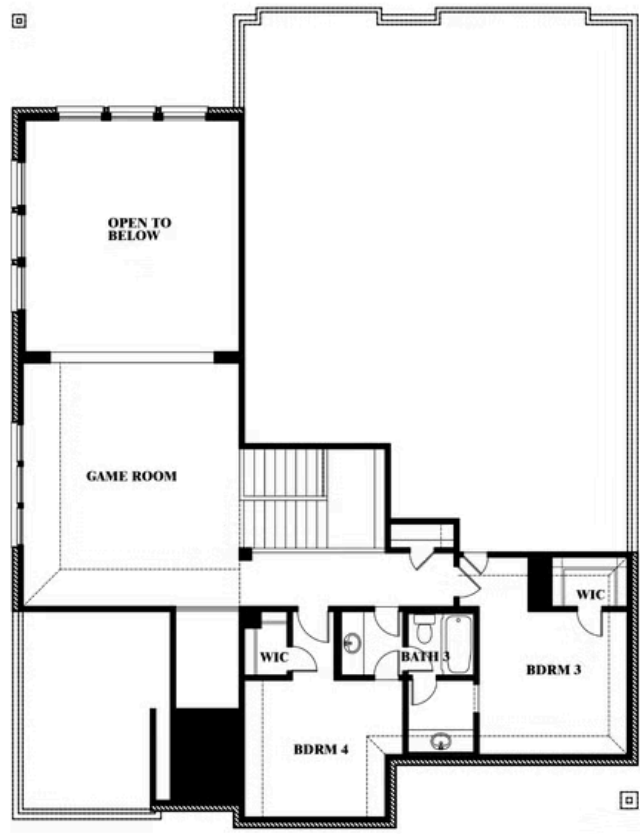

ELEVATION AS

ELEVATION AS

ELEVATION B

ELEVATION B

Bellflower

COUNTRY LAKES CLASSIC 60
301 RIVER MEADOWS LANE, DENTON, TX 76226

BELFLOWER FLOOR PLAN

Bellflower

This brochure is for general informational purposes and is to be used as a guide only. Changes may be made during the development process and floorplans, dimensions, fixtures, fittings, finishes and specifications are subject to change without notice. Window placement, balcony configuration, wardrobe sizes and living areas may vary slightly within each plan type. EQUAL HOUSING OPPORTUNITY