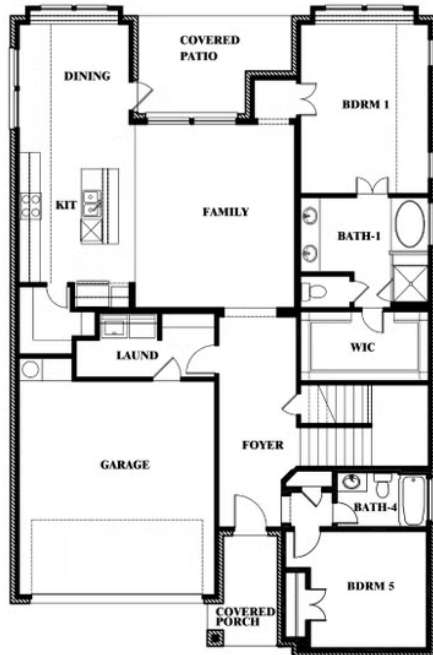

Violet III

COUNTRY LAKES CLASSIC 50
301 RIVER MEADOWS LANE, DENTON, TX 76226

VIOLET III FLOOR PLAN WITH BEDROOM AT STUDY

Violet III
Opt. Bed 5 & Bath 4 at Study