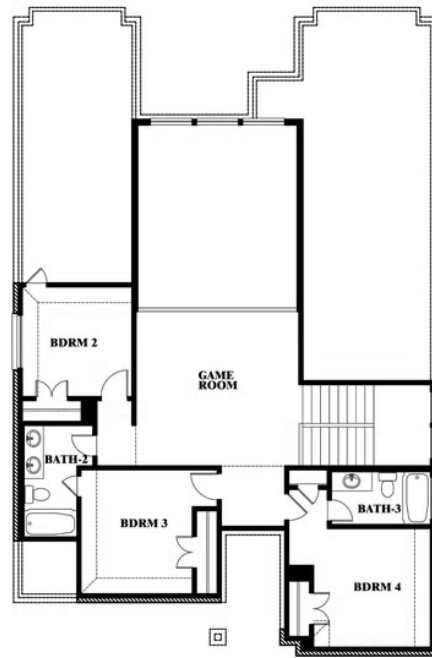

Violet III

VIOLET III FLOOR PLAN

COUNTRY LAKES CLASSIC 50
301 RIVER MEADOWS LANE, DENTON, TX 76226

Violet III