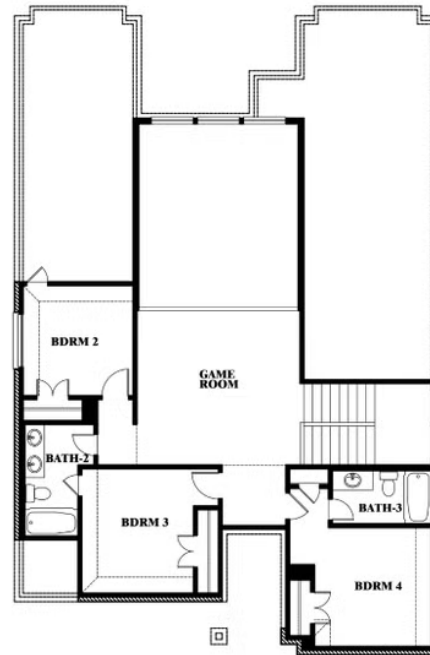

Violet III

COUNTRY LAKES CLASSIC 50
301 RIVER MEADOWS LANE, DENTON, TX 76226

VIOLET III FLOOR PLAN WITH BEDROOM AT STUDY

Violet III
Opt. Bed 5 & Bath 4 at Study