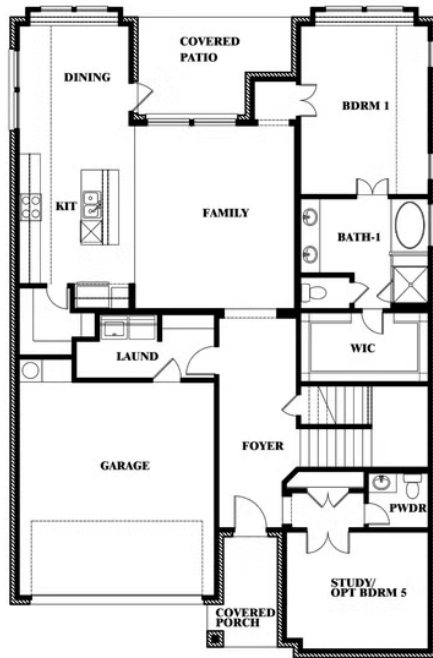

Violet III

VIOLET III FLOOR PLAN

COUNTRY LAKES CLASSIC 50
301 RIVER MEADOWS LANE, DENTON, TX 76226

Violet III