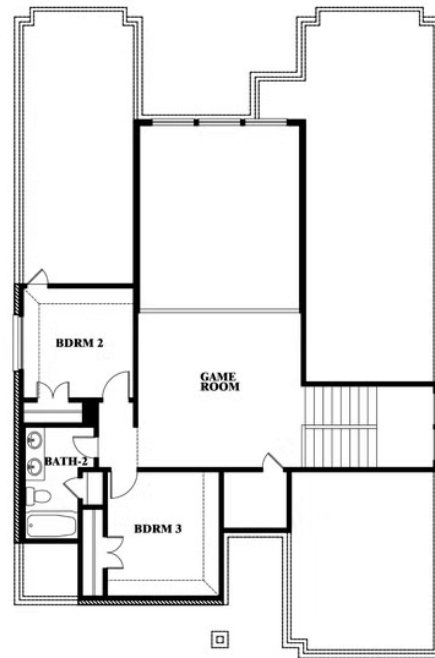

Violet

VIOLET FLOOR PLAN

COUNTRY LAKES CLASSIC 50
301 RIVER MEADOWS LANE, DENTON, TX 76226

Violet