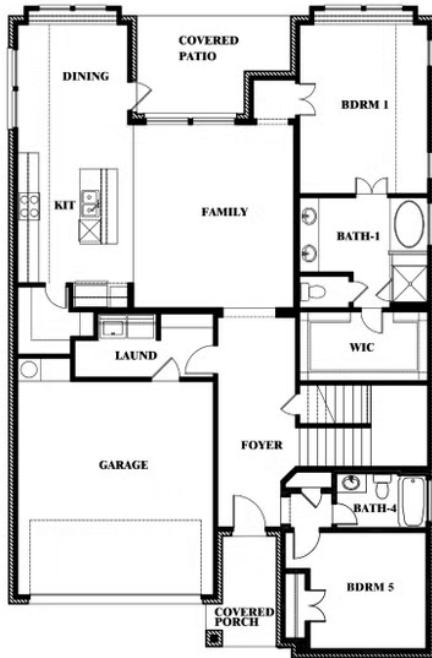

Violet

COUNTRY LAKES CLASSIC 50
301 RIVER MEADOWS LANE, DENTON, TX 76226

VIOLET FLOOR PLAN WITH OPTIONAL BEDROOM AT STUDY

Violet
Opt. Bed 5 & Bath 4 at Study