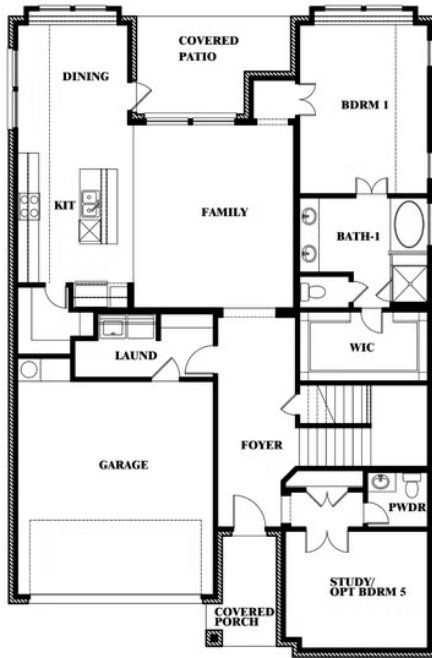

Violet

VIOLET FLOOR PLAN

COUNTRY LAKES CLASSIC 50
301 RIVER MEADOWS LANE, DENTON, TX 76226

Violet