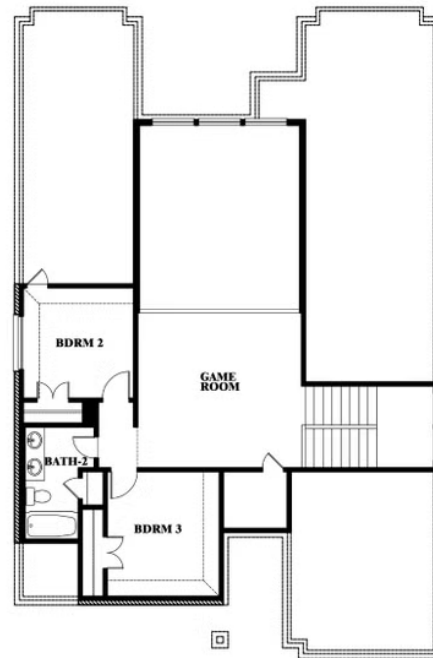

Violet

COUNTRY LAKES CLASSIC 50
301 RIVER MEADOWS LANE, DENTON, TX 76226

VIOLET FLOOR PLAN WITH OPTIONAL BEDROOM AT STUDY

Violet
Opt. Bed 5 & Bath 4 at Study