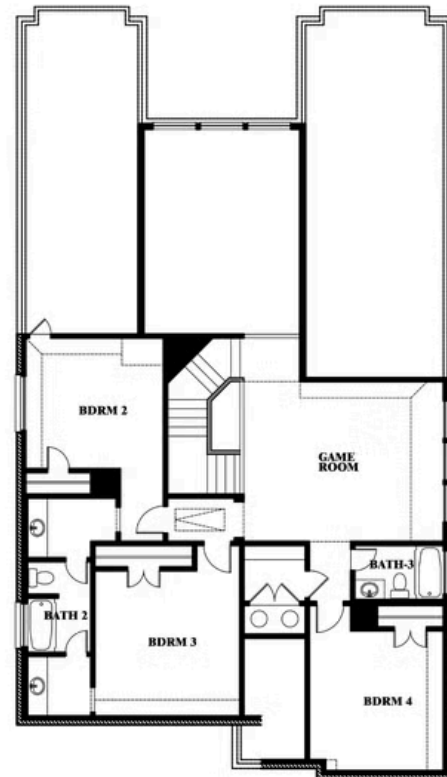

2
CAR GARAGE

ELEVATION A

ELEVATION AS

ELEVATION AS

ELEVATION B

ELEVATION B

ELEVATION C

ELEVATION C

Rose

ROSE FLOOR PLAN

COUNTRY LAKES CLASSIC 50
301 RIVER MEADOWS LANE, DENTON, TX 76226

Rose

This brochure is for general informational purposes and is to be used as a guide only. Changes may be made during the development process and floorplans, dimensions, fixtures, fittings, finishes and specifications are subject to change without notice. Window placement, balcony configuration, wardrobe sizes and living areas may vary slightly within each plan type. EQUAL HOUSING OPPORTUNITY