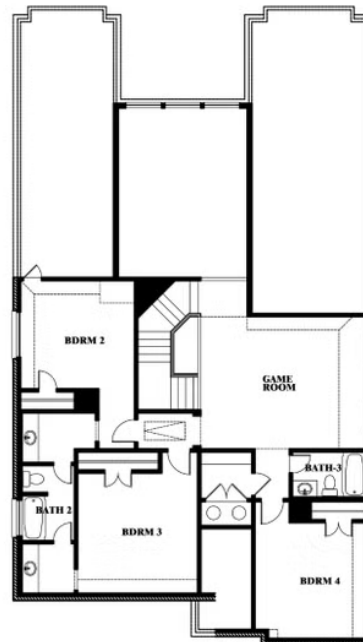

Rose

COUNTRY LAKES CLASSIC 50
301 RIVER MEADOWS LANE, DENTON, TX 76226

ROSE FLOOR PLAN WITH OPTIONAL BED & BATH AT STUDY

Rose
Opt. Bed & Bath at Study