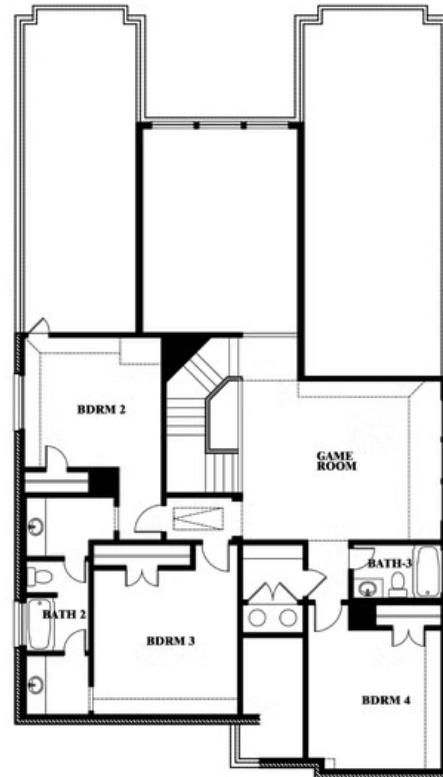

2
CAR GARAGE

ELEVATION A

ELEVATION AS

ELEVATION AS

ELEVATION B

ELEVATION B

ELEVATION C

ELEVATION C

ELEVATION D

ELEVATION D

Rose

ROSE FLOOR PLAN

COUNTRY LAKES CLASSIC 50
301 RIVER MEADOWS LANE, DENTON, TX 76226

Rose

This brochure is for general informational purposes and is to be used as a guide only. Changes may be made during the development process and floorplans, dimensions, fixtures, fittings, finishes and specifications are subject to change without notice. Window placement, balcony configuration, wardrobe sizes and living areas may vary slightly within each plan type. EQUAL HOUSING OPPORTUNITY

Rose

COUNTRY LAKES CLASSIC 50
301 RIVER MEADOWS LANE, DENTON, TX 76226

ROSE FLOOR PLAN WITH OPTIONAL BED & BATH AT STUDY

Rose
Opt. Bed & Bath at Study

This brochure is for general informational purposes and is to be used as a guide only. Changes may be made during the development process and floorplans, dimensions, fixtures, fittings, finishes and specifications are subject to change without notice. Window placement, balcony configuration, wardrobe sizes and living areas may vary slightly within each plan type. EQUAL HOUSING OPPORTUNITY