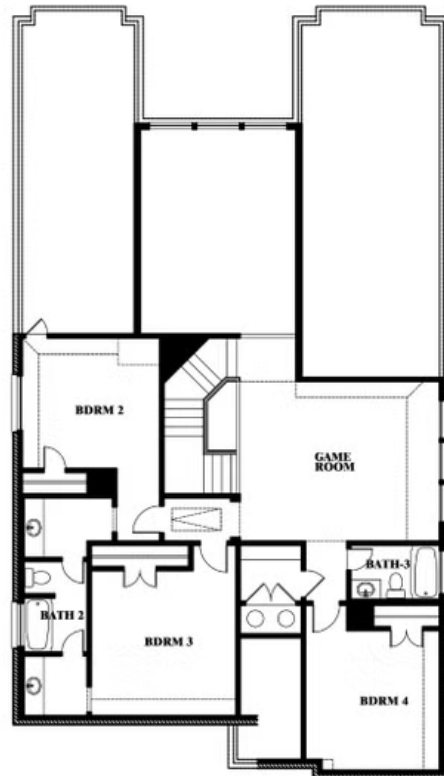

2
CAR GARAGE

ELEVATION A

ELEVATION AS

ELEVATION AS

ELEVATION B

ELEVATION B

ELEVATION C

ELEVATION C

ELEVATION D

ELEVATION D

Rose

ROSE FLOOR PLAN

COUNTRY LAKES CLASSIC 50
301 RIVER MEADOWS LANE, DENTON, TX 76226

Rose

This brochure is for general informational purposes and is to be used as a guide only. Changes may be made during the development process and floorplans, dimensions, fixtures, fittings, finishes and specifications are subject to change without notice. Window placement, balcony configuration, wardrobe sizes and living areas may vary slightly within each plan type. EQUAL HOUSING OPPORTUNITY

Rose

COUNTRY LAKES CLASSIC 50
301 RIVER MEADOWS LANE, DENTON, TX 76226

ROSE FLOOR PLAN WITH OPTIONAL BED & BATH AT STUDY

Rose
Opt. Bed & Bath at Study

This brochure is for general informational purposes and is to be used as a guide only. Changes may be made during the development process and floorplans, dimensions, fixtures, fittings, finishes and specifications are subject to change without notice. Window placement, balcony configuration, wardrobe sizes and living areas may vary slightly within each plan type. EQUAL HOUSING OPPORTUNITY