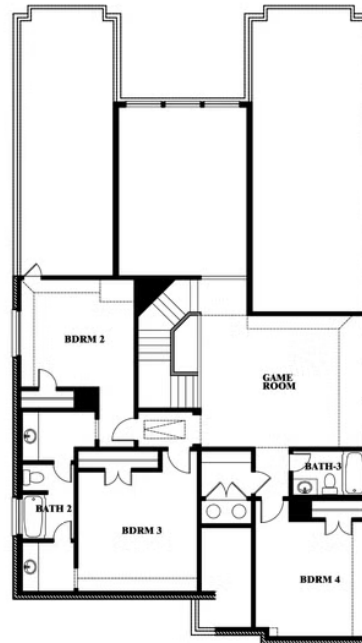

Rose

ROSE FLOOR PLAN

COUNTRY LAKES CLASSIC 50
301 RIVER MEADOWS LANE, DENTON, TX 76226

Rose