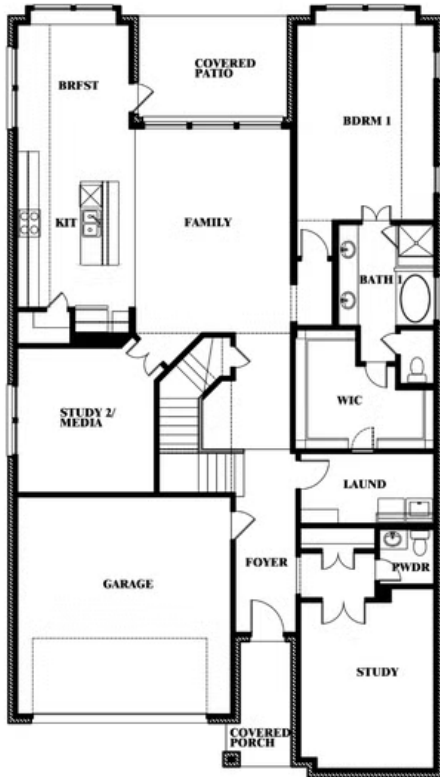

Rose

HOMES FROM
\$545,990

CLASSIC SERIES

COUNTRY LAKES CLASSIC 50

301 RIVER MEADOWS LANE, DENTON, TX 76226

3,359
SQUARE FEET

4
BEDROOMS

3.5
BATHROOMS

2
CAR GARAGE

ELEVATION A

ELEVATION AS

ELEVATION AS

ELEVATION B

ELEVATION B

ELEVATION C

ELEVATION C

ELEVATION D

ELEVATION D

Rose

ROSE FLOOR PLAN

COUNTRY LAKES CLASSIC 50
301 RIVER MEADOWS LANE, DENTON, TX 76226

Rose

This brochure is for general informational purposes and is to be used as a guide only. Changes may be made during the development process and floorplans, dimensions, fixtures, fittings, finishes and specifications are subject to change without notice. Window placement, balcony configuration, wardrobe sizes and living areas may vary slightly within each plan type. EQUAL HOUSING OPPORTUNITY

Rose

COUNTRY LAKES CLASSIC 50
301 RIVER MEADOWS LANE, DENTON, TX 76226

ROSE FLOOR PLAN WITH OPTIONAL BED & BATH AT STUDY

Rose
Opt. Bed & Bath at Study

This brochure is for general informational purposes and is to be used as a guide only. Changes may be made during the development process and floorplans, dimensions, fixtures, fittings, finishes and specifications are subject to change without notice. Window placement, balcony configuration, wardrobe sizes and living areas may vary slightly within each plan type. EQUAL HOUSING OPPORTUNITY