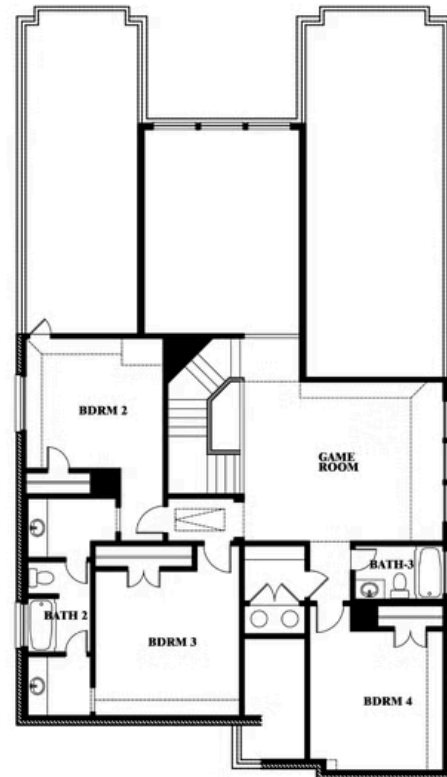

2
CAR GARAGE

ELEVATION A

ELEVATION AS

ELEVATION AS

ELEVATION B

ELEVATION B

ELEVATION C

ELEVATION C

ELEVATION D

ELEVATION D

Rose

ROSE FLOOR PLAN

COUNTRY LAKES CLASSIC 50
301 RIVER MEADOWS LANE, DENTON, TX 76226

Rose

This brochure is for general informational purposes and is to be used as a guide only. Changes may be made during the development process and floorplans, dimensions, fixtures, fittings, finishes and specifications are subject to change without notice. Window placement, balcony configuration, wardrobe sizes and living areas may vary slightly within each plan type. EQUAL HOUSING OPPORTUNITY

Rose

COUNTRY LAKES CLASSIC 50
301 RIVER MEADOWS LANE, DENTON, TX 76226

ROSE FLOOR PLAN WITH OPTIONAL BED & BATH AT STUDY

Rose
Opt. Bed & Bath at Study

This brochure is for general informational purposes and is to be used as a guide only. Changes may be made during the development process and floorplans, dimensions, fixtures, fittings, finishes and specifications are subject to change without notice. Window placement, balcony configuration, wardrobe sizes and living areas may vary slightly within each plan type. EQUAL HOUSING OPPORTUNITY