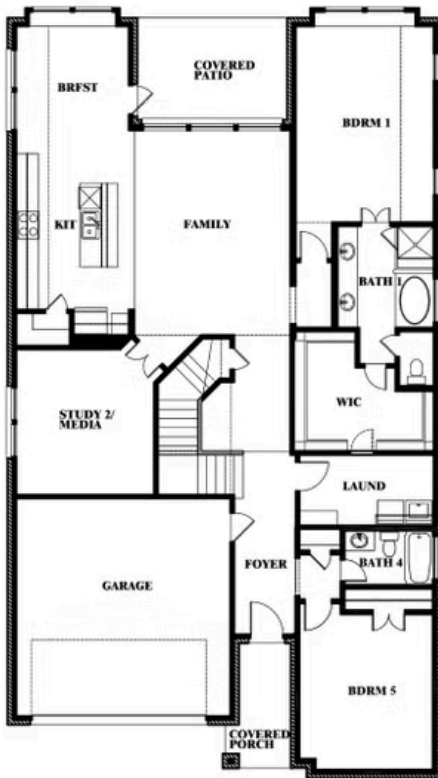

Rose

ROSE FLOOR PLAN

COUNTRY LAKES CLASSIC 50
301 RIVER MEADOWS LANE, DENTON, TX 76226

Rose

This brochure is for general informational purposes and is to be used as a guide only. Changes may be made during the development process and floorplans, dimensions, fixtures, fittings, finishes and specifications are subject to change without notice. Window placement, balcony configuration, wardrobe sizes and living areas may vary slightly within each plan type. EQUAL HOUSING OPPORTUNITY

Rose

COUNTRY LAKES CLASSIC 50
301 RIVER MEADOWS LANE, DENTON, TX 76226

ROSE FLOOR PLAN WITH OPTIONAL BED & BATH AT STUDY

Rose
Opt. Bed & Bath at Study

This brochure is for general informational purposes and is to be used as a guide only. Changes may be made during the development process and floorplans, dimensions, fixtures, fittings, finishes and specifications are subject to change without notice. Window placement, balcony configuration, wardrobe sizes and living areas may vary slightly within each plan type. EQUAL HOUSING OPPORTUNITY