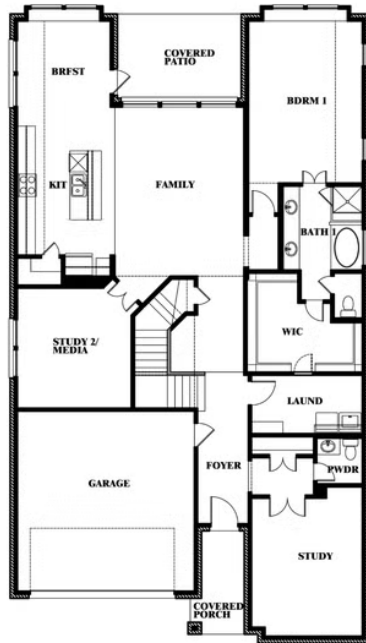

Rose

ROSE FLOOR PLAN

COUNTRY LAKES CLASSIC 50
301 RIVER MEADOWS LANE, DENTON, TX 76226

Rose