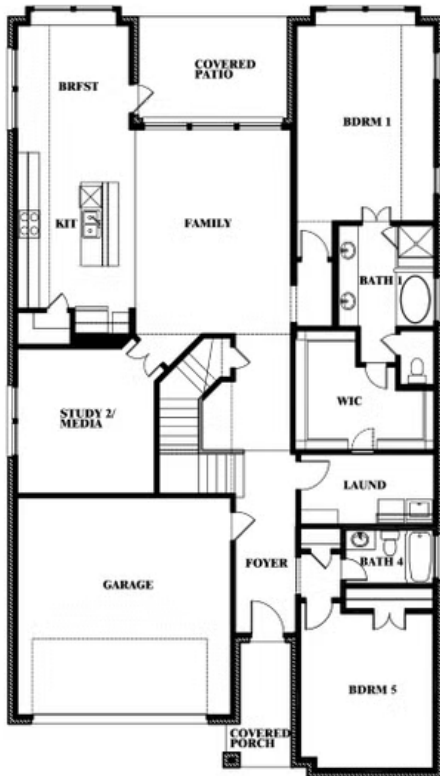

Rose

HOMES FROM
\$545,990

CLASSIC SERIES

COUNTRY LAKES CLASSIC 50

301 RIVER MEADOWS LANE, DENTON, TX 76226

3,359
SQUARE FEET

4
BEDROOMS

3.5
BATHROOMS

2
CAR GARAGE

ELEVATION A

ELEVATION AS

ELEVATION AS

ELEVATION B

ELEVATION B

ELEVATION C

ELEVATION C

ELEVATION D

ELEVATION D

Rose

ROSE FLOOR PLAN

COUNTRY LAKES CLASSIC 50
301 RIVER MEADOWS LANE, DENTON, TX 76226

Rose

This brochure is for general informational purposes and is to be used as a guide only. Changes may be made during the development process and floorplans, dimensions, fixtures, fittings, finishes and specifications are subject to change without notice. Window placement, balcony configuration, wardrobe sizes and living areas may vary slightly within each plan type. EQUAL HOUSING OPPORTUNITY

Rose

COUNTRY LAKES CLASSIC 50
301 RIVER MEADOWS LANE, DENTON, TX 76226

ROSE FLOOR PLAN WITH OPTIONAL BED & BATH AT STUDY

Rose
Opt. Bed & Bath at Study

This brochure is for general informational purposes and is to be used as a guide only. Changes may be made during the development process and floorplans, dimensions, fixtures, fittings, finishes and specifications are subject to change without notice. Window placement, balcony configuration, wardrobe sizes and living areas may vary slightly within each plan type. EQUAL HOUSING OPPORTUNITY