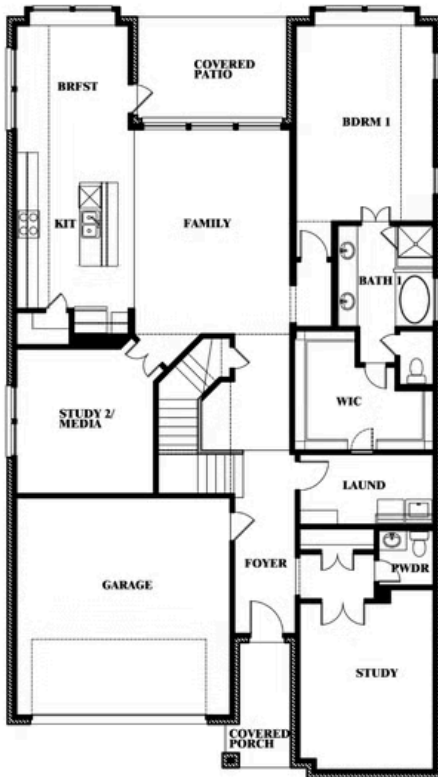

Rose

HOMES FROM
\$545,990

CLASSIC SERIES

COUNTRY LAKES CLASSIC 50

301 RIVER MEADOWS LANE, DENTON, TX 76226

3,359
SQUARE FEET

4
BEDROOMS

3.5
BATHROOMS

2
CAR GARAGE

ELEVATION A

ELEVATION AS

ELEVATION AS

ELEVATION B

ELEVATION B

ELEVATION C

ELEVATION C

ELEVATION D

ELEVATION D

Rose

ROSE FLOOR PLAN

COUNTRY LAKES CLASSIC 50
301 RIVER MEADOWS LANE, DENTON, TX 76226

Rose

This brochure is for general informational purposes and is to be used as a guide only. Changes may be made during the development process and floorplans, dimensions, fixtures, fittings, finishes and specifications are subject to change without notice. Window placement, balcony configuration, wardrobe sizes and living areas may vary slightly within each plan type. EQUAL HOUSING OPPORTUNITY

Rose

COUNTRY LAKES CLASSIC 50
301 RIVER MEADOWS LANE, DENTON, TX 76226

ROSE FLOOR PLAN WITH OPTIONAL BED & BATH AT STUDY

Rose
Opt. Bed & Bath at Study

This brochure is for general informational purposes and is to be used as a guide only. Changes may be made during the development process and floorplans, dimensions, fixtures, fittings, finishes and specifications are subject to change without notice. Window placement, balcony configuration, wardrobe sizes and living areas may vary slightly within each plan type. EQUAL HOUSING OPPORTUNITY