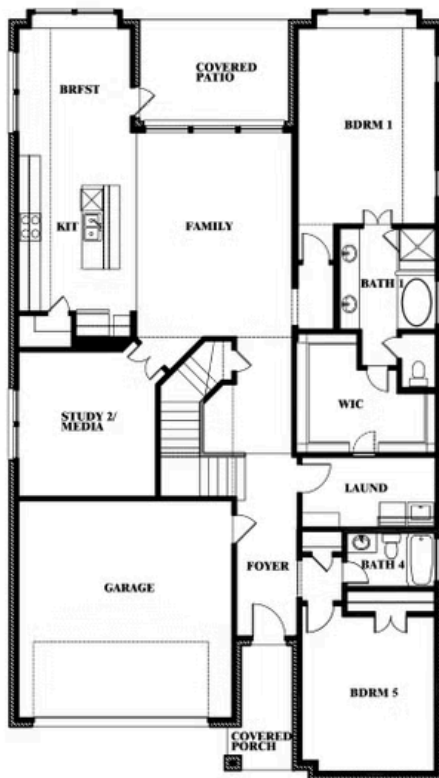

Rose

HOMES FROM
\$545,990

CLASSIC SERIES

COUNTRY LAKES CLASSIC 50

301 RIVER MEADOWS LANE, DENTON, TX 76226

3,359
SQUARE FEET

4
BEDROOMS

3.5
BATHROOMS

2
CAR GARAGE

ELEVATION A

ELEVATION AS

ELEVATION AS

ELEVATION B

ELEVATION B

ELEVATION C

ELEVATION C

ELEVATION D

ELEVATION D

Rose

ROSE FLOOR PLAN

COUNTRY LAKES CLASSIC 50
301 RIVER MEADOWS LANE, DENTON, TX 76226

Rose

This brochure is for general informational purposes and is to be used as a guide only. Changes may be made during the development process and floorplans, dimensions, fixtures, fittings, finishes and specifications are subject to change without notice. Window placement, balcony configuration, wardrobe sizes and living areas may vary slightly within each plan type. EQUAL HOUSING OPPORTUNITY

Rose

COUNTRY LAKES CLASSIC 50
301 RIVER MEADOWS LANE, DENTON, TX 76226

ROSE FLOOR PLAN WITH OPTIONAL BED & BATH AT STUDY

Rose
Opt. Bed & Bath at Study

This brochure is for general informational purposes and is to be used as a guide only. Changes may be made during the development process and floorplans, dimensions, fixtures, fittings, finishes and specifications are subject to change without notice. Window placement, balcony configuration, wardrobe sizes and living areas may vary slightly within each plan type. EQUAL HOUSING OPPORTUNITY