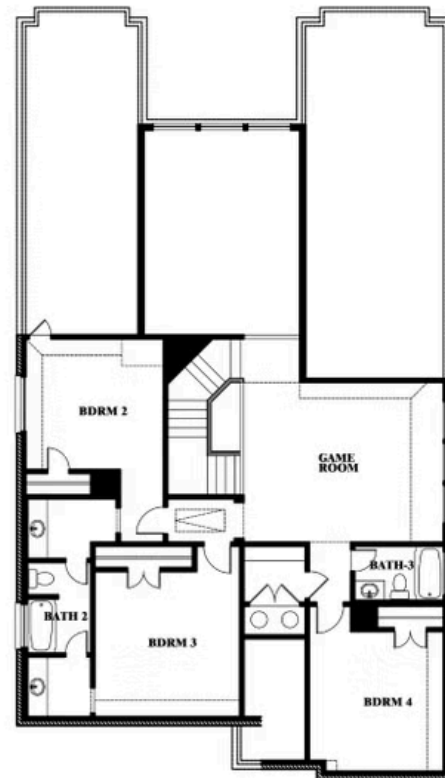

Rose

ROSE FLOOR PLAN

COUNTRY LAKES CLASSIC 50
301 RIVER MEADOWS LANE, DENTON, TX 76226

Rose

This brochure is for general informational purposes and is to be used as a guide only. Changes may be made during the development process and floorplans, dimensions, fixtures, fittings, finishes and specifications are subject to change without notice. Window placement, balcony configuration, wardrobe sizes and living areas may vary slightly within each plan type. EQUAL HOUSING OPPORTUNITY

Rose

COUNTRY LAKES CLASSIC 50
301 RIVER MEADOWS LANE, DENTON, TX 76226

ROSE FLOOR PLAN WITH OPTIONAL BED & BATH AT STUDY

Rose
Opt. Bed & Bath at Study

This brochure is for general informational purposes and is to be used as a guide only. Changes may be made during the development process and floorplans, dimensions, fixtures, fittings, finishes and specifications are subject to change without notice. Window placement, balcony configuration, wardrobe sizes and living areas may vary slightly within each plan type. EQUAL HOUSING OPPORTUNITY