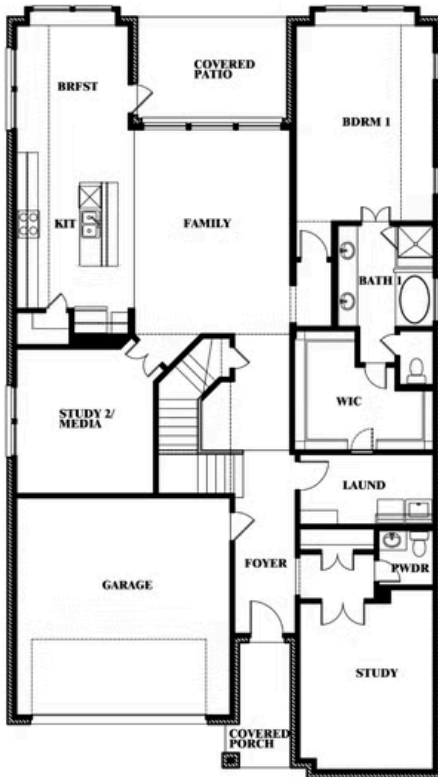

Rose

HOMES FROM
\$555,990

CLASSIC SERIES

COUNTRY LAKES CLASSIC 50

301 RIVER MEADOWS LANE, DENTON, TX 76226

3,359
SQUARE FEET

4
BEDROOMS

3.5
BATHROOMS

2
CAR GARAGE

ELEVATION A

ELEVATION AS

ELEVATION AS

ELEVATION B

ELEVATION B

ELEVATION C

ELEVATION C

Rose

ROSE FLOOR PLAN

COUNTRY LAKES CLASSIC 50
301 RIVER MEADOWS LANE, DENTON, TX 76226

Rose

This brochure is for general informational purposes and is to be used as a guide only. Changes may be made during the development process and floorplans, dimensions, fixtures, fittings, finishes and specifications are subject to change without notice. Window placement, balcony configuration, wardrobe sizes and living areas may vary slightly within each plan type. EQUAL HOUSING OPPORTUNITY