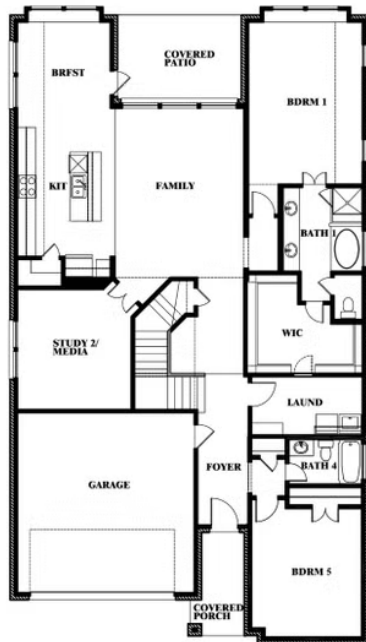

Rose

COUNTRY LAKES CLASSIC 50
301 RIVER MEADOWS LANE, DENTON, TX 76226

ROSE FLOOR PLAN WITH OPTIONAL BED & BATH AT STUDY

Rose
Opt. Bed & Bath at Study