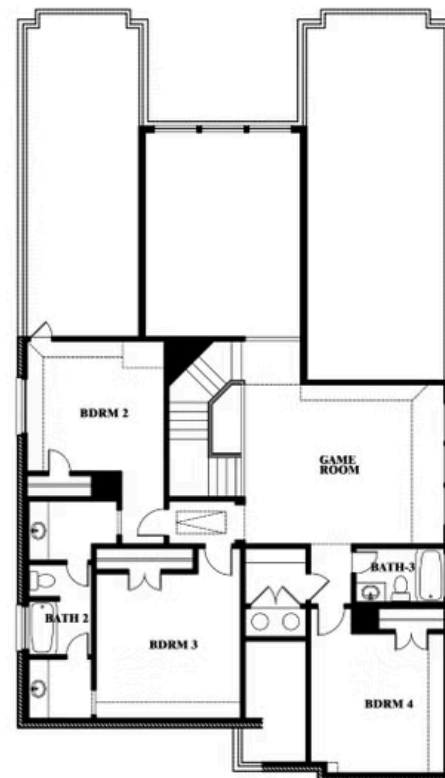

2
CAR GARAGE

ELEVATION A

ELEVATION AS

ELEVATION AS

ELEVATION B

ELEVATION B

ELEVATION C

ELEVATION C

ELEVATION D

ELEVATION D

Rose

ROSE FLOOR PLAN

COUNTRY LAKES CLASSIC 50
301 RIVER MEADOWS LANE, DENTON, TX 76226

Rose

This brochure is for general informational purposes and is to be used as a guide only. Changes may be made during the development process and floorplans, dimensions, fixtures, fittings, finishes and specifications are subject to change without notice. Window placement, balcony configuration, wardrobe sizes and living areas may vary slightly within each plan type. EQUAL HOUSING OPPORTUNITY

Rose

COUNTRY LAKES CLASSIC 50
301 RIVER MEADOWS LANE, DENTON, TX 76226

ROSE FLOOR PLAN WITH OPTIONAL BED & BATH AT STUDY

Rose
Opt. Bed & Bath at Study

This brochure is for general informational purposes and is to be used as a guide only. Changes may be made during the development process and floorplans, dimensions, fixtures, fittings, finishes and specifications are subject to change without notice. Window placement, balcony configuration, wardrobe sizes and living areas may vary slightly within each plan type. EQUAL HOUSING OPPORTUNITY