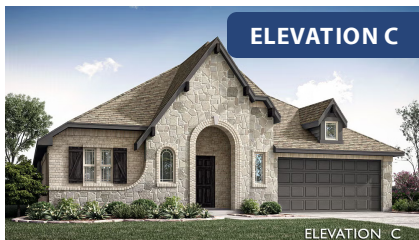

Hawthorne

CLASSIC SERIES

COUNTRY LAKES CLASSIC 50

301 RIVER MEADOWS LANE, DENTON, TX 76226

HOMES FROM

\$459,990

2,235
SQUARE FEET

4
BEDROOMS

2.0
BATHROOMS

2
CAR GARAGE

ELEVATION A

ELEVATION B

ELEVATION B

ELEVATION C

ELEVATION C

Hawthorne

COUNTRY LAKES CLASSIC 50
301 RIVER MEADOWS LANE, DENTON, TX 76226

Hawthorne

This brochure is for general informational purposes and is to be used as a guide only. Changes may be made during the development process and floorplans, dimensions, fixtures, fittings, finishes and specifications are subject to change without notice. Window placement, balcony configuration, wardrobe sizes and living areas may vary slightly within each plan type. EQUAL HOUSING OPPORTUNITY