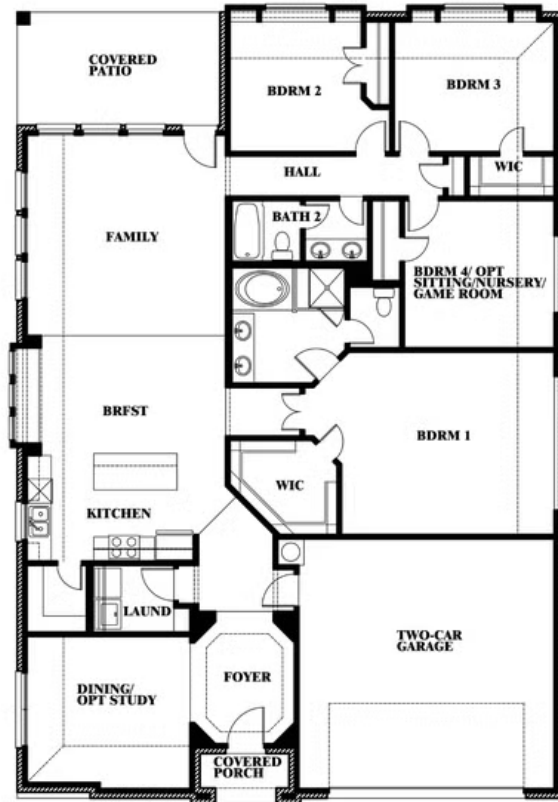

Hawthorne

CLASSIC SERIES

COUNTRY LAKES CLASSIC 50

301 RIVER MEADOWS LANE, DENTON, TX 76226

HOMES FROM

\$459,990

2,235
SQUARE FEET

4
BEDROOMS

2.0
BATHROOMS

2
CAR GARAGE

ELEVATION A

ELEVATION B

ELEVATION B

ELEVATION C

ELEVATION C

Hawthorne

COUNTRY LAKES CLASSIC 50
301 RIVER MEADOWS LANE, DENTON, TX 76226

Hawthorne

This brochure is for general informational purposes and is to be used as a guide only. Changes may be made during the development process and floorplans, dimensions, fixtures, fittings, finishes and specifications are subject to change without notice. Window placement, balcony configuration, wardrobe sizes and living areas may vary slightly within each plan type. EQUAL HOUSING OPPORTUNITY