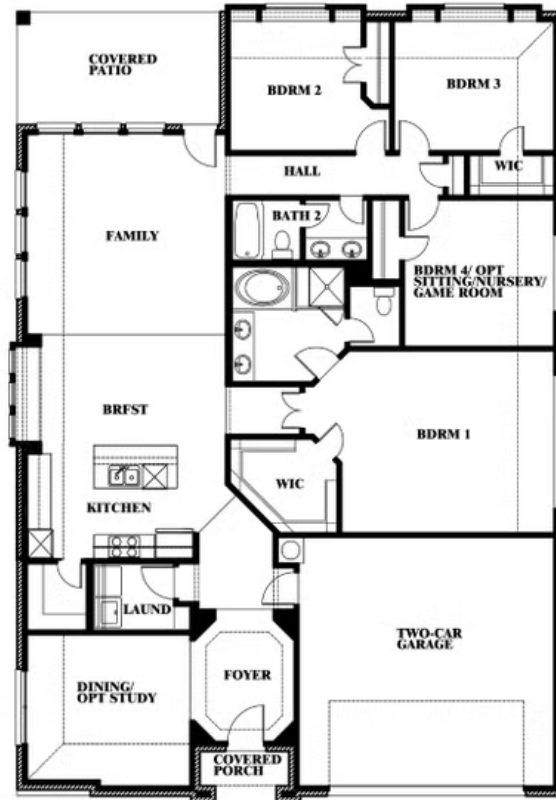

2.0
BATHROOMS

2
CAR GARAGE

ELEVATION A

ELEVATION B

ELEVATION B

ELEVATION C

ELEVATION C

Hawthorne

COUNTRY LAKES CLASSIC 50
301 RIVER MEADOWS LANE, DENTON, TX 76226

Hawthorne

This brochure is for general informational purposes and is to be used as a guide only. Changes may be made during the development process and floorplans, dimensions, fixtures, fittings, finishes and specifications are subject to change without notice. Window placement, balcony configuration, wardrobe sizes and living areas may vary slightly within each plan type. EQUAL HOUSING OPPORTUNITY

Hawthorne

COUNTRY LAKES CLASSIC 50
301 RIVER MEADOWS LANE, DENTON, TX 76226

Hawthorne
Opt. Deluxe Kitchen

This brochure is for general informational purposes and is to be used as a guide only. Changes may be made during the development process and floorplans, dimensions, fixtures, fittings, finishes and specifications are subject to change without notice. Window placement, balcony configuration, wardrobe sizes and living areas may vary slightly within each plan type. EQUAL HOUSING OPPORTUNITY