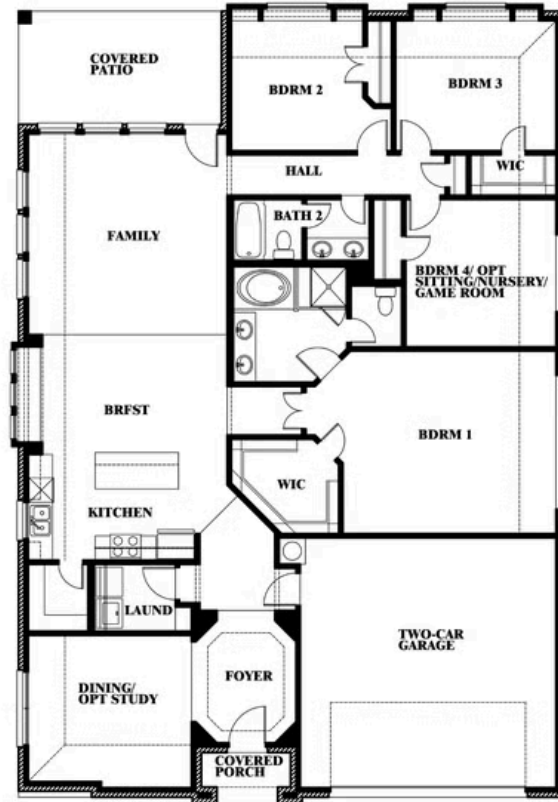

Hawthorne

CLASSIC SERIES

COUNTRY LAKES CLASSIC 50

301 RIVER MEADOWS LANE, DENTON, TX 76226

HOMES FROM
\$459,990

2,235
SQUARE FEET

4
BEDROOMS

2.0
BATHROOMS

2
CAR GARAGE

ELEVATION A

ELEVATION B

ELEVATION B

ELEVATION C

ELEVATION C

Hawthorne

COUNTRY LAKES CLASSIC 50
301 RIVER MEADOWS LANE, DENTON, TX 76226

Hawthorne

This brochure is for general informational purposes and is to be used as a guide only. Changes may be made during the development process and floorplans, dimensions, fixtures, fittings, finishes and specifications are subject to change without notice. Window placement, balcony configuration, wardrobe sizes and living areas may vary slightly within each plan type. EQUAL HOUSING OPPORTUNITY