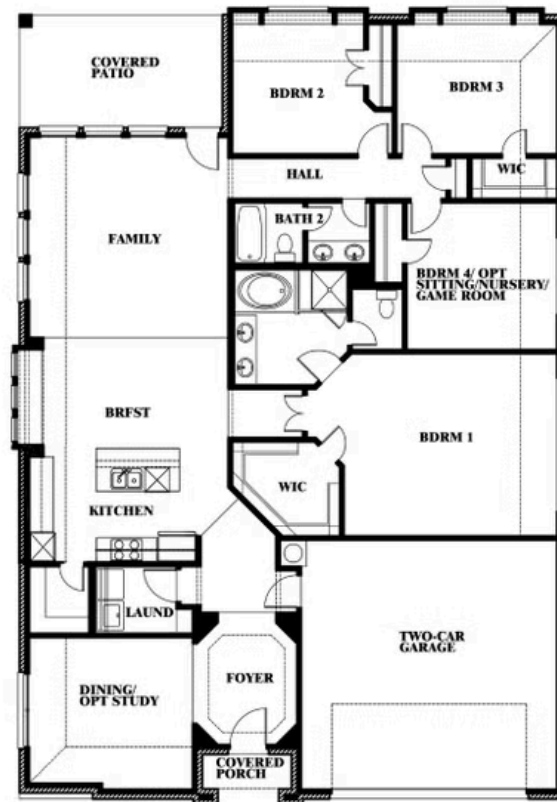

Hawthorne

COUNTRY LAKES CLASSIC 50
301 RIVER MEADOWS LANE, DENTON, TX 76226

Hawthorne

This brochure is for general informational purposes and is to be used as a guide only. Changes may be made during the development process and floorplans, dimensions, fixtures, fittings, finishes and specifications are subject to change without notice. Window placement, balcony configuration, wardrobe sizes and living areas may vary slightly within each plan type. EQUAL HOUSING OPPORTUNITY

Hawthorne

COUNTRY LAKES CLASSIC 50
301 RIVER MEADOWS LANE, DENTON, TX 76226

Hawthorne
Opt. Deluxe Kitchen

This brochure is for general informational purposes and is to be used as a guide only. Changes may be made during the development process and floorplans, dimensions, fixtures, fittings, finishes and specifications are subject to change without notice. Window placement, balcony configuration, wardrobe sizes and living areas may vary slightly within each plan type. EQUAL HOUSING OPPORTUNITY