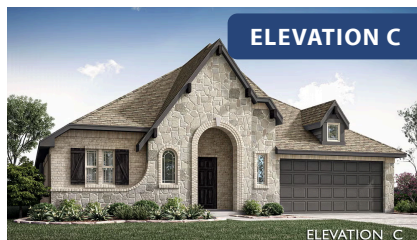

Hawthorne

CLASSIC SERIES

COUNTRY LAKES CLASSIC 50

301 RIVER MEADOWS LANE, DENTON, TX 76226

HOMES FROM
\$459,990

2,235
SQUARE FEET

4
BEDROOMS

2.0
BATHROOMS

2
CAR GARAGE

ELEVATION A

ELEVATION B

ELEVATION B

ELEVATION C

ELEVATION C

Hawthorne

COUNTRY LAKES CLASSIC 50
301 RIVER MEADOWS LANE, DENTON, TX 76226