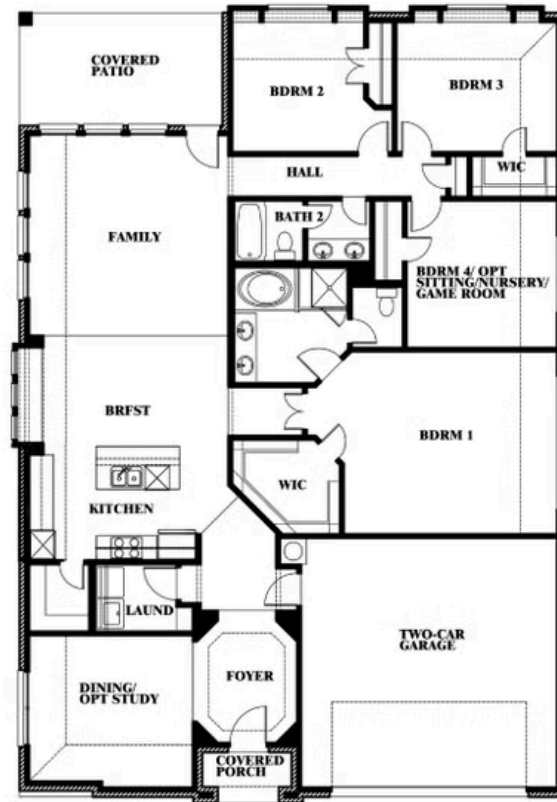

2
CAR GARAGE

ELEVATION A

ELEVATION B

ELEVATION B

ELEVATION C

ELEVATION C

Hawthorne

COUNTRY LAKES CLASSIC 50
301 RIVER MEADOWS LANE, DENTON, TX 76226

Hawthorne

This brochure is for general informational purposes and is to be used as a guide only. Changes may be made during the development process and floorplans, dimensions, fixtures, fittings, finishes and specifications are subject to change without notice. Window placement, balcony configuration, wardrobe sizes and living areas may vary slightly within each plan type. EQUAL HOUSING OPPORTUNITY

Hawthorne

COUNTRY LAKES CLASSIC 50
301 RIVER MEADOWS LANE, DENTON, TX 76226

Hawthorne
Opt. Deluxe Kitchen

This brochure is for general informational purposes and is to be used as a guide only. Changes may be made during the development process and floorplans, dimensions, fixtures, fittings, finishes and specifications are subject to change without notice. Window placement, balcony configuration, wardrobe sizes and living areas may vary slightly within each plan type. EQUAL HOUSING OPPORTUNITY