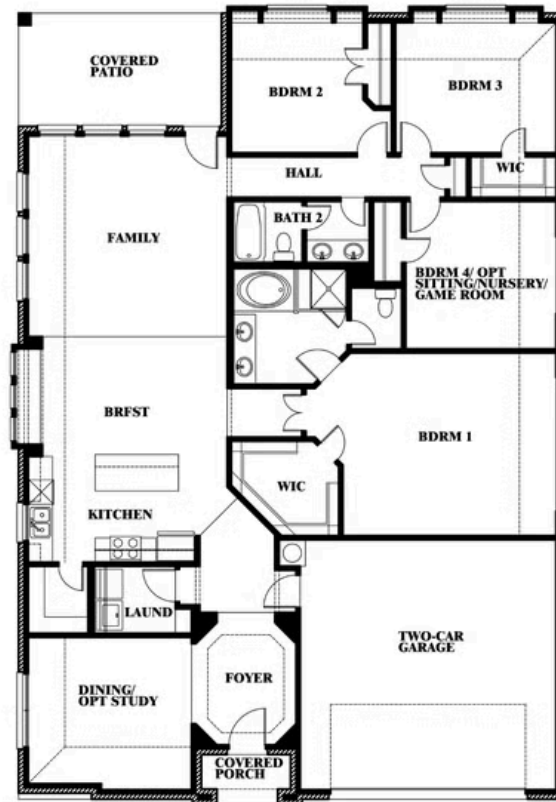

Hawthorne

HOMES FROM
\$469,990

CLASSIC SERIES

COUNTRY LAKES CLASSIC 50

301 RIVER MEADOWS LANE, DENTON, TX 76226

2,235
SQUARE FEET

4
BEDROOMS

2.0
BATHROOMS

2
CAR GARAGE

ELEVATION A

ELEVATION B

ELEVATION B

ELEVATION C

ELEVATION C

Document generated Mar 14, 2025. Prices, plans, square footage, features and materials are subject to change at any time without notice and vary among communities. Listed prices are for informational purposes only, are not binding, and do not create any contractual obligation(s). The price of any home is dependent on numerous factors, all of which are unique to a specific home, and is not guaranteed until specified in a binding contract. Pricing of elevations and additional optional beds/baths vary per plan. Some plans require a premium homesite. Please ask the Community Manager for details. Renderings of homes are artist concepts and may not reflect exact colors and materials.

Hawthorne

COUNTRY LAKES CLASSIC 50
301 RIVER MEADOWS LANE, DENTON, TX 76226

Hawthorne

This brochure is for general informational purposes and is to be used as a guide only. Changes may be made during the development process and floorplans, dimensions, fixtures, fittings, finishes and specifications are subject to change without notice. Window placement, balcony configuration, wardrobe sizes and living areas may vary slightly within each plan type. EQUAL HOUSING OPPORTUNITY