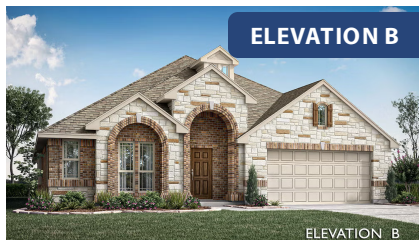

Hawthorne

CLASSIC SERIES

COUNTRY LAKES CLASSIC 50

301 RIVER MEADOWS LANE, DENTON, TX 76226

HOMES FROM

\$459,990

2,235
SQUARE FEET

4
BEDROOMS

2.0
BATHROOMS

2
CAR GARAGE

ELEVATION A

ELEVATION B

ELEVATION B

ELEVATION C

ELEVATION C

Hawthorne

COUNTRY LAKES CLASSIC 50
301 RIVER MEADOWS LANE, DENTON, TX 76226

Hawthorne

This brochure is for general informational purposes and is to be used as a guide only. Changes may be made during the development process and floorplans, dimensions, fixtures, fittings, finishes and specifications are subject to change without notice. Window placement, balcony configuration, wardrobe sizes and living areas may vary slightly within each plan type. EQUAL HOUSING OPPORTUNITY