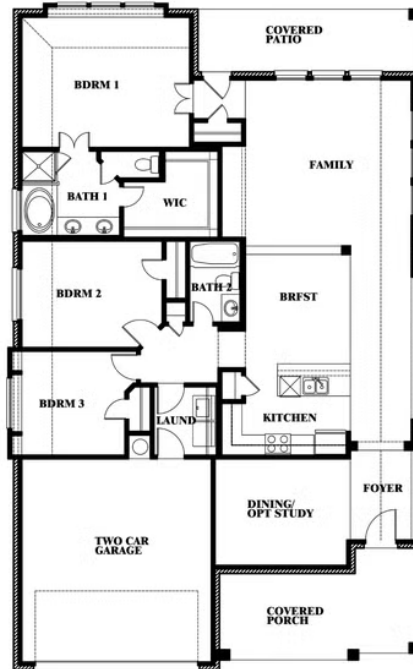

Dogwood

COUNTRY LAKES CLASSIC 50
301 RIVER MEADOWS LANE, DENTON, TX 76226

Dogwood