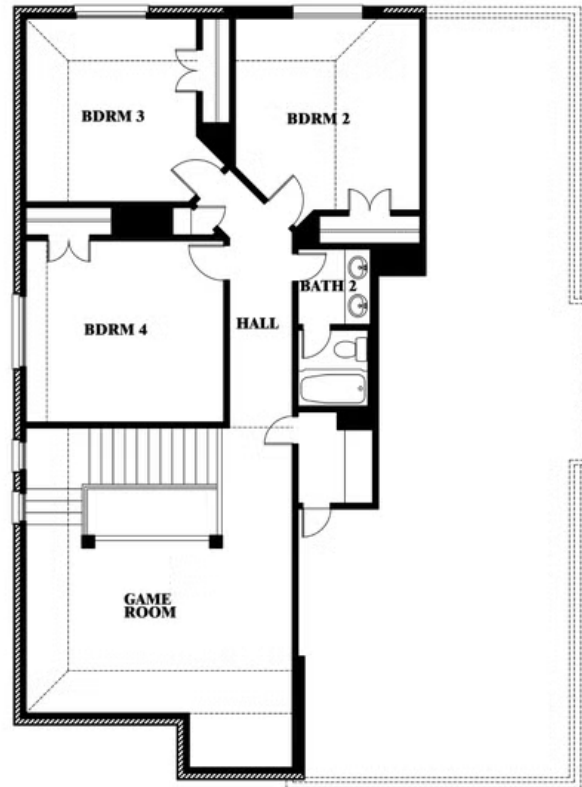

Dewberry

COUNTRY LAKES CLASSIC 50
301 RIVER MEADOWS LANE, DENTON, TX 76226

Dewberry

This brochure is for general informational purposes and is to be used as a guide only. Changes may be made during the development process and floorplans, dimensions, fixtures, fittings, finishes and specifications are subject to change without notice. Window placement, balcony configuration, wardrobe sizes and living areas may vary slightly within each plan type. EQUAL HOUSING OPPORTUNITY