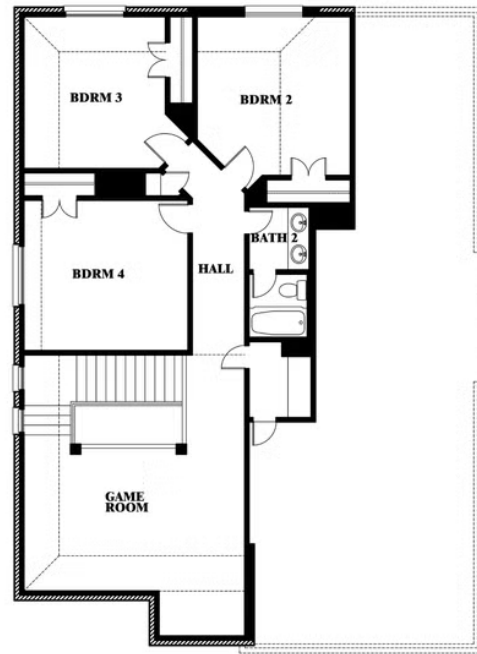

Dewberry

COUNTRY LAKES CLASSIC 50
301 RIVER MEADOWS LANE, DENTON, TX 76226

Dewberry