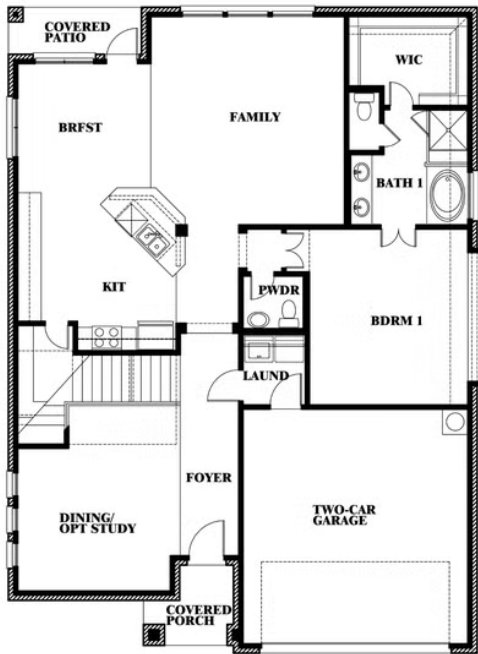

Dewberry

COUNTRY LAKES CLASSIC 50
301 RIVER MEADOWS LANE, DENTON, TX 76226

Dewberry