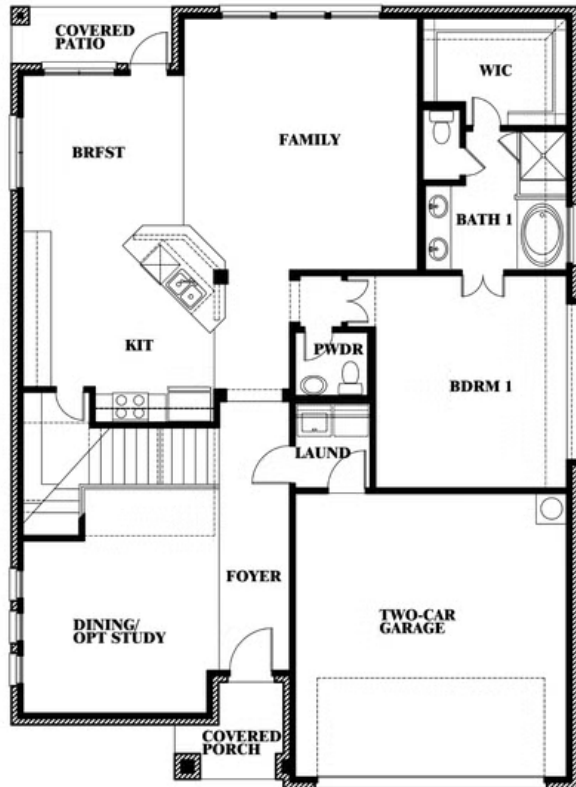

Dewberry

HOMES FROM
\$493,990

CLASSIC SERIES

COUNTRY LAKES CLASSIC 50

301 RIVER MEADOWS LANE, DENTON, TX 76226

2,820
SQUARE FEET

4
BEDROOMS

2.5
BATHROOMS

Dewberry

COUNTRY LAKES CLASSIC 50
301 RIVER MEADOWS LANE, DENTON, TX 76226

Dewberry

This brochure is for general informational purposes and is to be used as a guide only. Changes may be made during the development process and floorplans, dimensions, fixtures, fittings, finishes and specifications are subject to change without notice. Window placement, balcony configuration, wardrobe sizes and living areas may vary slightly within each plan type. EQUAL HOUSING OPPORTUNITY