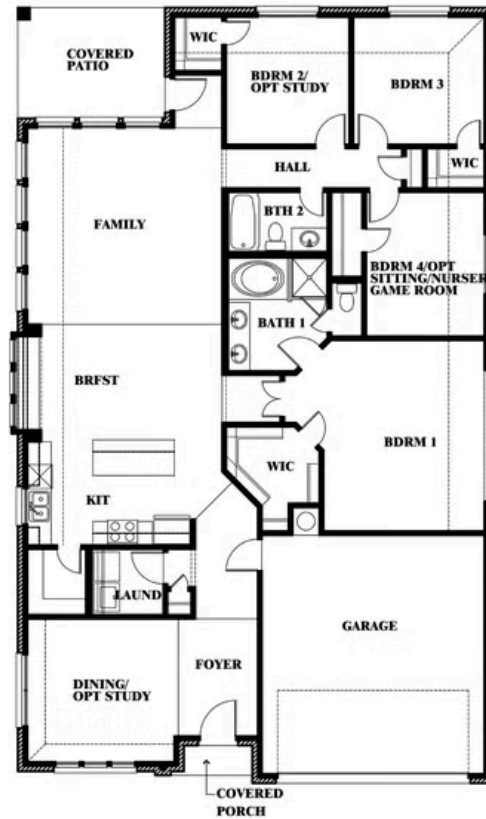

Cypress

CLASSIC SERIES

COUNTRY LAKES CLASSIC 50

301 RIVER MEADOWS LANE, DENTON, TX 76226

HOMES FROM
\$434,990

2,038
SQUARE FEET

3
BEDROOMS

2.0
BATHROOMS

2
CAR GARAGE

ELEVATION E

Document generated Jan 22, 2025. Prices, plans, square footage, features and materials are subject to change at any time without notice and vary among communities. Listed prices are for informational purposes only, are not binding, and do not create any contractual obligation(s). The price of any home is dependent on numerous factors, all of which are unique to a specific home, and is not guaranteed until specified in a binding contract. Pricing of elevations and additional optional beds/baths vary per plan. Some plans require a premium homesite. Please ask the Community Manager for details. Renderings of homes are artist concepts and may not reflect exact colors and materials.

Cypress

COUNTRY LAKES CLASSIC 50
301 RIVER MEADOWS LANE, DENTON, TX 76226

Cypress

This brochure is for general informational purposes and is to be used as a guide only. Changes may be made during the development process and floorplans, dimensions, fixtures, fittings, finishes and specifications are subject to change without notice. Window placement, balcony configuration, wardrobe sizes and living areas may vary slightly within each plan type. EQUAL HOUSING OPPORTUNITY