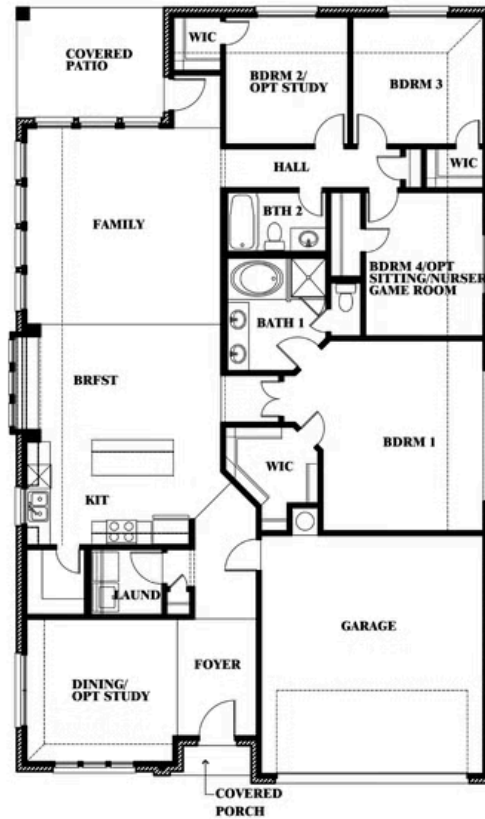

Cypress

CLASSIC SERIES

COUNTRY LAKES CLASSIC 50

301 RIVER MEADOWS LANE, DENTON, TX 76226

HOMES FROM
\$444,990

2,038
SQUARE FEET

4
BEDROOMS

2.0
BATHROOMS

2
CAR GARAGE

ELEVATION E

Document generated Mar 14, 2025. Prices, plans, square footage, features and materials are subject to change at any time without notice and vary among communities. Listed prices are for informational purposes only, are not binding, and do not create any contractual obligation(s). The price of any home is dependent on numerous factors, all of which are unique to a specific home, and is not guaranteed until specified in a binding contract. Pricing of elevations and additional optional beds/baths vary per plan. Some plans require a premium homesite. Please ask the Community Manager for details. Renderings of homes are artist concepts and may not reflect exact colors and materials.

Cypress

COUNTRY LAKES CLASSIC 50
301 RIVER MEADOWS LANE, DENTON, TX 76226

Cypress

This brochure is for general informational purposes and is to be used as a guide only. Changes may be made during the development process and floorplans, dimensions, fixtures, fittings, finishes and specifications are subject to change without notice. Window placement, balcony configuration, wardrobe sizes and living areas may vary slightly within each plan type. EQUAL HOUSING OPPORTUNITY