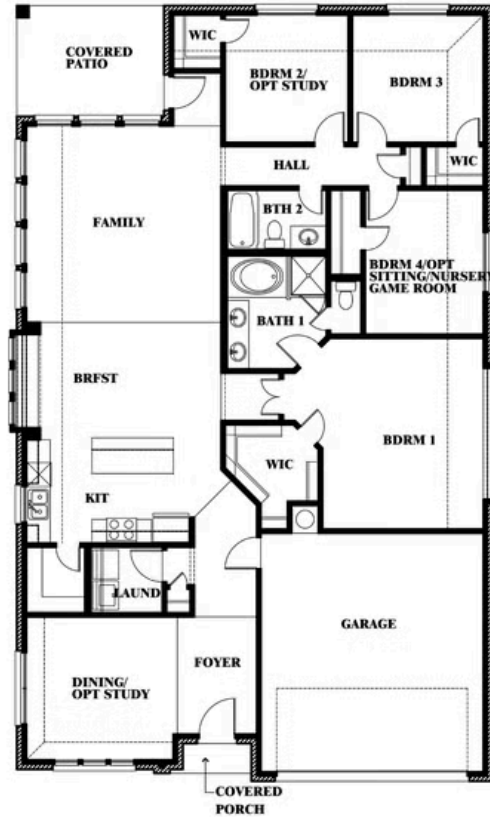

Cypress

CLASSIC SERIES

COUNTRY LAKES CLASSIC 50

301 RIVER MEADOWS LANE, DENTON, TX 76226

HOMES FROM
\$434,990

2,038
SQUARE FEET

4
BEDROOMS

2.0
BATHROOMS

2
CAR GARAGE

ELEVATION E

Document generated Dec 21, 2024. Prices, plans, square footage, features and materials are subject to change at any time without notice and vary among communities. Listed prices are for informational purposes only, are not binding, and do not create any contractual obligation(s). The price of any home is dependent on numerous factors, all of which are unique to a specific home, and is not guaranteed until specified in a binding contract. Pricing of elevations and additional optional beds/baths vary per plan. Some plans require a premium homesite. Please ask the Community Manager for details. Renderings of homes are artist concepts and may not reflect exact colors and materials.

Cypress

COUNTRY LAKES CLASSIC 50
301 RIVER MEADOWS LANE, DENTON, TX 76226

Cypress

This brochure is for general informational purposes and is to be used as a guide only. Changes may be made during the development process and floorplans, dimensions, fixtures, fittings, finishes and specifications are subject to change without notice. Window placement, balcony configuration, wardrobe sizes and living areas may vary slightly within each plan type. EQUAL HOUSING OPPORTUNITY