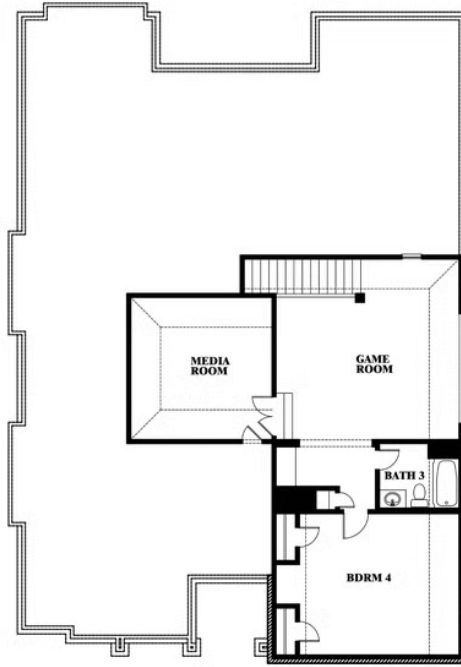

Carolina IV

COUNTRY LAKES CLASSIC 50
301 RIVER MEADOWS LANE, DENTON, TX 76226

Carolina IV