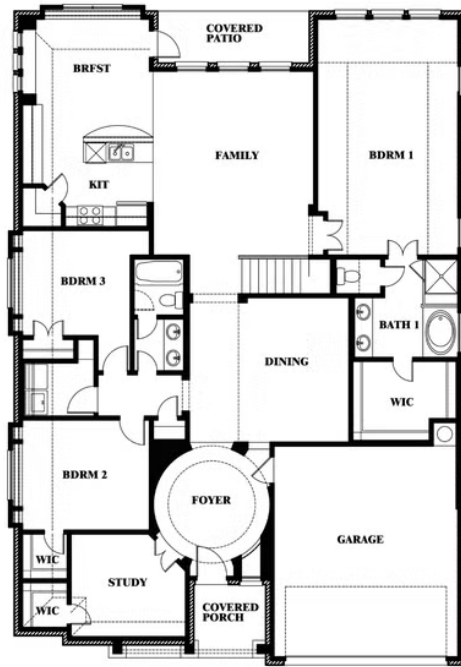

Carolina IV

COUNTRY LAKES CLASSIC 50
301 RIVER MEADOWS LANE, DENTON, TX 76226

Carolina IV