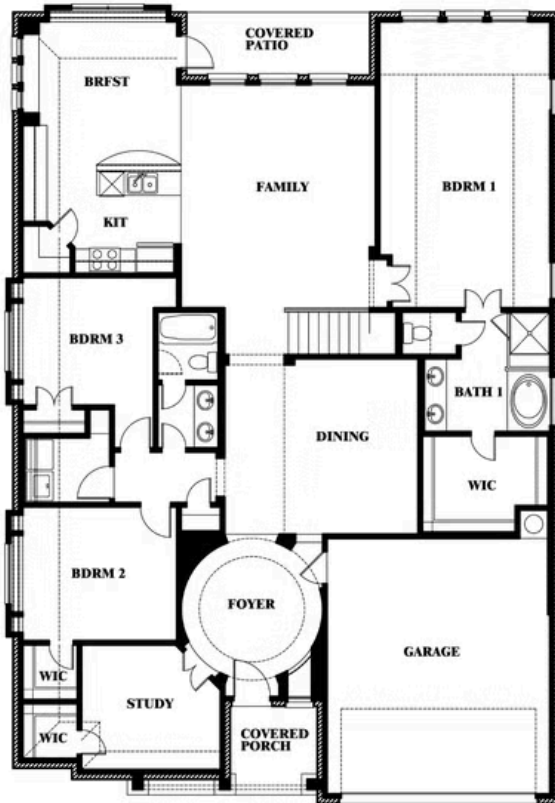

Carolina IV

HOMES FROM
\$528,990

CLASSIC SERIES

COUNTRY LAKES CLASSIC 50

301 RIVER MEADOWS LANE, DENTON, TX 76226

3,280
SQUARE FEET

4
BEDROOMS

3.0
BATHROOMS

2
CAR GARAGE

ELEVATION D

ELEVATION A

ELEVATION A

ELEVATION AS

ELEVATION AS

ELEVATION C

ELEVATION C

ELEVATION E

ELEVATION E

ELEVATION F

ELEVATION F

Carolina IV

COUNTRY LAKES CLASSIC 50
301 RIVER MEADOWS LANE, DENTON, TX 76226

Carolina IV

This brochure is for general informational purposes and is to be used as a guide only. Changes may be made during the development process and floorplans, dimensions, fixtures, fittings, finishes and specifications are subject to change without notice. Window placement, balcony configuration, wardrobe sizes and living areas may vary slightly within each plan type. EQUAL HOUSING OPPORTUNITY