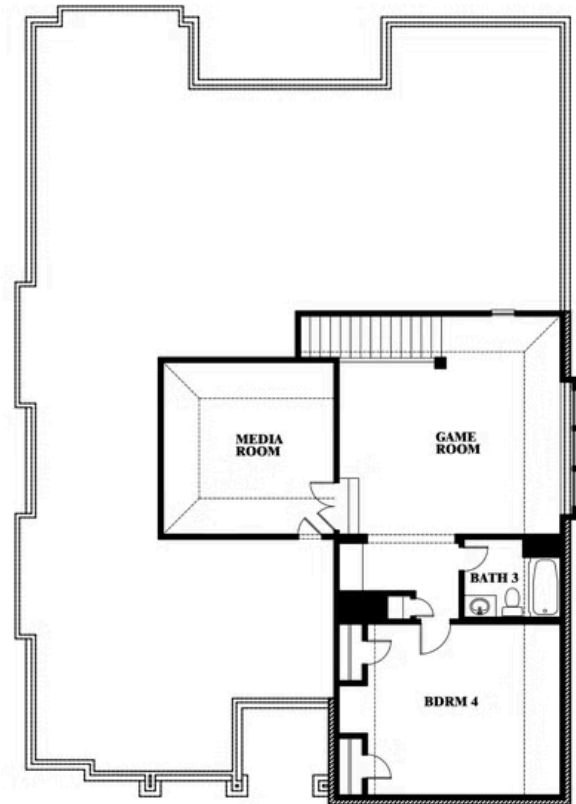

Carolina IV

HOMES FROM
\$528,990

CLASSIC SERIES

COUNTRY LAKES CLASSIC 50

301 RIVER MEADOWS LANE, DENTON, TX 76226

3,280
SQUARE FEET

4
BEDROOMS

3.0
BATHROOMS

2
CAR GARAGE

ELEVATION D

ELEVATION A

ELEVATION A

ELEVATION AS

ELEVATION AS

ELEVATION C

ELEVATION C

ELEVATION E

ELEVATION E

ELEVATION F

ELEVATION F

Carolina IV

COUNTRY LAKES CLASSIC 50
301 RIVER MEADOWS LANE, DENTON, TX 76226

Carolina IV

This brochure is for general informational purposes and is to be used as a guide only. Changes may be made during the development process and floorplans, dimensions, fixtures, fittings, finishes and specifications are subject to change without notice. Window placement, balcony configuration, wardrobe sizes and living areas may vary slightly within each plan type. EQUAL HOUSING OPPORTUNITY