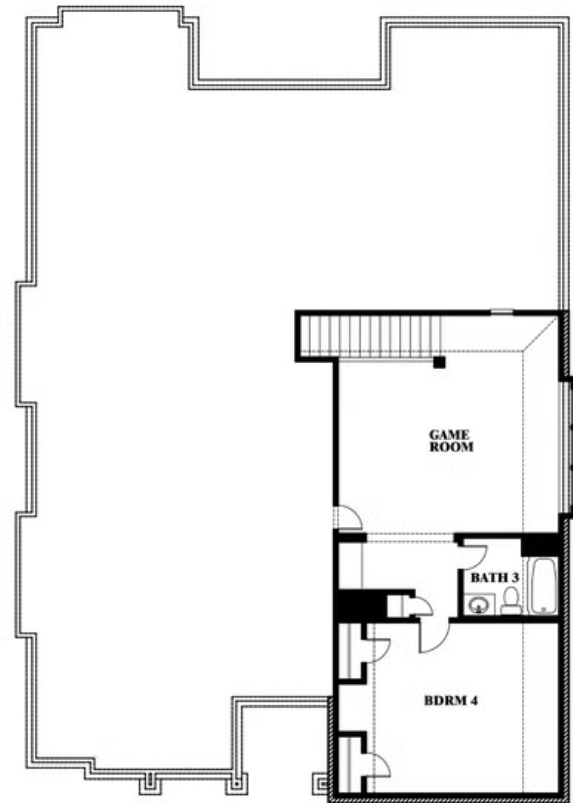

Carolina III

HOMES FROM
\$514,990

CLASSIC SERIES

COUNTRY LAKES CLASSIC 50
301 RIVER MEADOWS LANE, DENTON, TX 76226

3,067
SQUARE FEET

4
BEDROOMS

3.0
BATHROOMS

2
CAR GARAGE

ELEVATION AS

ELEVATION A

ELEVATION C

ELEVATION D

ELEVATION E

ELEVATION F

Carolina III

COUNTRY LAKES CLASSIC 50
301 RIVER MEADOWS LANE, DENTON, TX 76226

Carolina III

This brochure is for general informational purposes and is to be used as a guide only. Changes may be made during the development process and floorplans, dimensions, fixtures, fittings, finishes and specifications are subject to change without notice. Window placement, balcony configuration, wardrobe sizes and living areas may vary slightly within each plan type. EQUAL HOUSING OPPORTUNITY