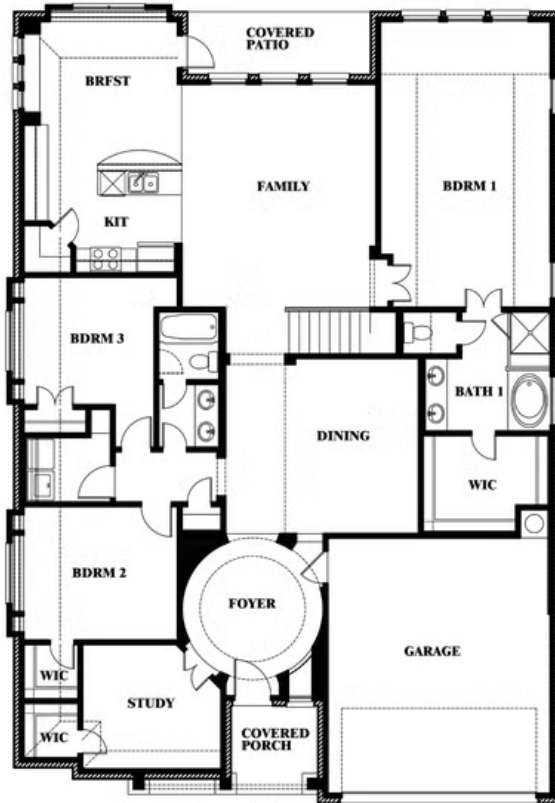

Carolina III

HOMES FROM
\$514,990

CLASSIC SERIES

COUNTRY LAKES CLASSIC 50
301 RIVER MEADOWS LANE, DENTON, TX 76226

3,067
SQUARE FEET

4
BEDROOMS

3.0
BATHROOMS

2
CAR GARAGE

ELEVATION AS

ELEVATION A

ELEVATION C

ELEVATION D

ELEVATION E

ELEVATION F

Carolina III

COUNTRY LAKES CLASSIC 50
301 RIVER MEADOWS LANE, DENTON, TX 76226

Carolina III

This brochure is for general informational purposes and is to be used as a guide only. Changes may be made during the development process and floorplans, dimensions, fixtures, fittings, finishes and specifications are subject to change without notice. Window placement, balcony configuration, wardrobe sizes and living areas may vary slightly within each plan type. EQUAL HOUSING OPPORTUNITY