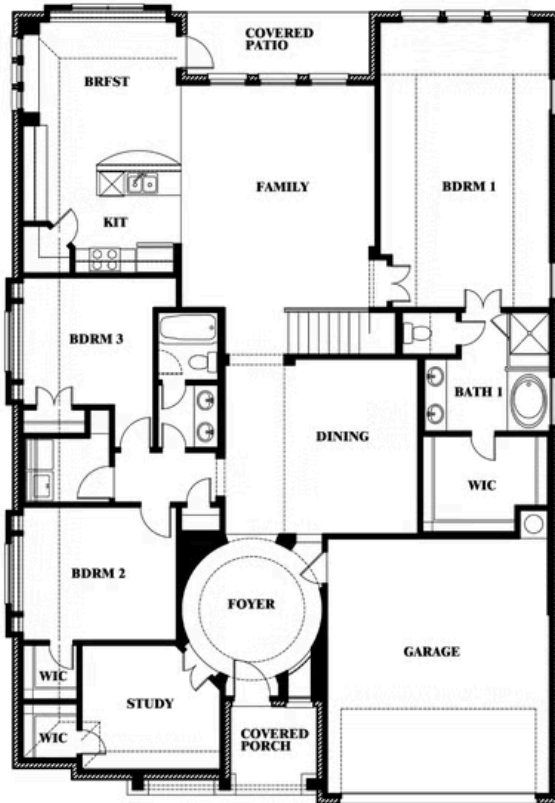

Carolina II

HOMES FROM
\$500,990

CLASSIC SERIES

COUNTRY LAKES CLASSIC 50

301 RIVER MEADOWS LANE, DENTON, TX 76226

2,771
SQUARE FEET

3
BEDROOMS

3.0
BATHROOMS

2
CAR GARAGE

ELEVATION D

ELEVATION A

ELEVATION A

ELEVATION AS

ELEVATION AS

ELEVATION C

ELEVATION C

ELEVATION E

ELEVATION E

ELEVATION F

ELEVATION F

Carolina II

COUNTRY LAKES CLASSIC 50
301 RIVER MEADOWS LANE, DENTON, TX 76226

Carolina II

This brochure is for general informational purposes and is to be used as a guide only. Changes may be made during the development process and floorplans, dimensions, fixtures, fittings, finishes and specifications are subject to change without notice. Window placement, balcony configuration, wardrobe sizes and living areas may vary slightly within each plan type. EQUAL HOUSING OPPORTUNITY

Carolina II

COUNTRY LAKES CLASSIC 50
301 RIVER MEADOWS LANE, DENTON, TX 76226

Carolina II with Media Room

This brochure is for general informational purposes and is to be used as a guide only. Changes may be made during the development process and floorplans, dimensions, fixtures, fittings, finishes and specifications are subject to change without notice. Window placement, balcony configuration, wardrobe sizes and living areas may vary slightly within each plan type. EQUAL HOUSING OPPORTUNITY