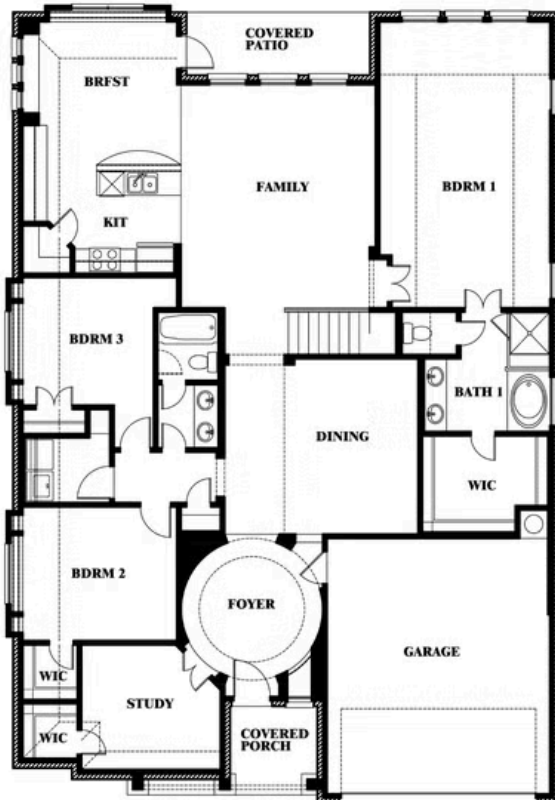

Carolina II

HOMES FROM
\$500,990

CLASSIC SERIES

COUNTRY LAKES CLASSIC 50

301 RIVER MEADOWS LANE, DENTON, TX 76226

2,771
SQUARE FEET

3
BEDROOMS

3.0
BATHROOMS

2
CAR GARAGE

ELEVATION D

ELEVATION A

ELEVATION A

ELEVATION AS

ELEVATION AS

ELEVATION C

ELEVATION C

ELEVATION E

ELEVATION E

ELEVATION F

ELEVATION F

Carolina II

COUNTRY LAKES CLASSIC 50
301 RIVER MEADOWS LANE, DENTON, TX 76226

Carolina II

This brochure is for general informational purposes and is to be used as a guide only. Changes may be made during the development process and floorplans, dimensions, fixtures, fittings, finishes and specifications are subject to change without notice. Window placement, balcony configuration, wardrobe sizes and living areas may vary slightly within each plan type. EQUAL HOUSING OPPORTUNITY

Carolina II

COUNTRY LAKES CLASSIC 50
301 RIVER MEADOWS LANE, DENTON, TX 76226

Carolina II with Media Room

This brochure is for general informational purposes and is to be used as a guide only. Changes may be made during the development process and floorplans, dimensions, fixtures, fittings, finishes and specifications are subject to change without notice. Window placement, balcony configuration, wardrobe sizes and living areas may vary slightly within each plan type. EQUAL HOUSING OPPORTUNITY