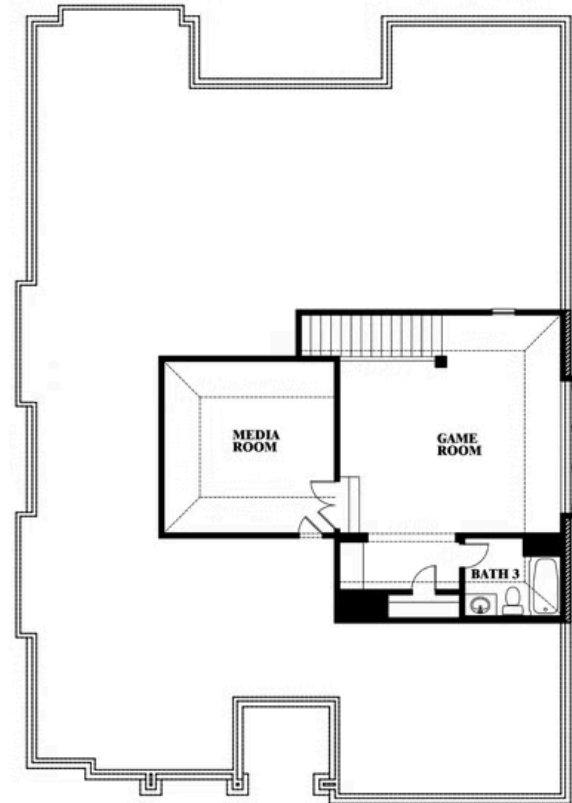

Carolina II

HOMES FROM
\$500,990

CLASSIC SERIES

COUNTRY LAKES CLASSIC 50

301 RIVER MEADOWS LANE, DENTON, TX 76226

2,771
SQUARE FEET

3
BEDROOMS

3.0
BATHROOMS

ELEVATION E

ELEVATION E

ELEVATION F

ELEVATION F

Carolina II

COUNTRY LAKES CLASSIC 50
301 RIVER MEADOWS LANE, DENTON, TX 76226

Carolina II

This brochure is for general informational purposes and is to be used as a guide only. Changes may be made during the development process and floorplans, dimensions, fixtures, fittings, finishes and specifications are subject to change without notice. Window placement, balcony configuration, wardrobe sizes and living areas may vary slightly within each plan type. EQUAL HOUSING OPPORTUNITY

Carolina II

COUNTRY LAKES CLASSIC 50
301 RIVER MEADOWS LANE, DENTON, TX 76226

Carolina II with Media Room

This brochure is for general informational purposes and is to be used as a guide only. Changes may be made during the development process and floorplans, dimensions, fixtures, fittings, finishes and specifications are subject to change without notice. Window placement, balcony configuration, wardrobe sizes and living areas may vary slightly within each plan type. EQUAL HOUSING OPPORTUNITY