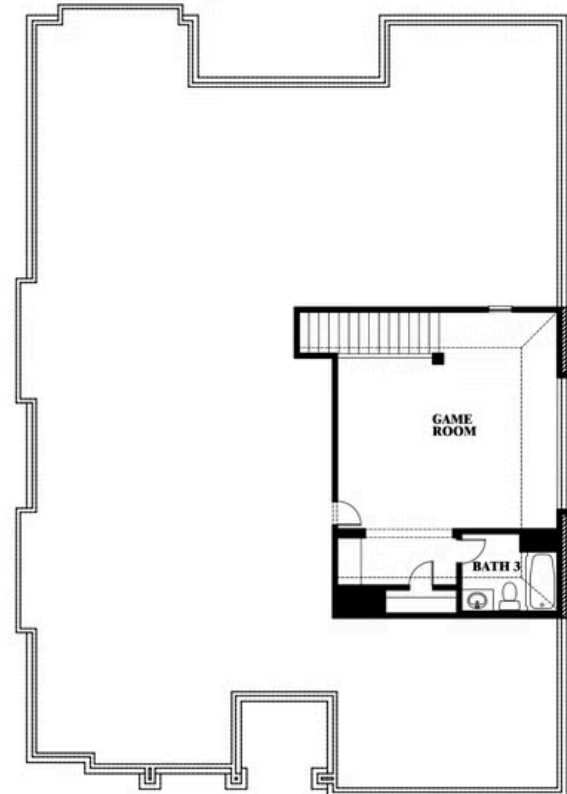

Carolina II

HOMES FROM
\$500,990

CLASSIC SERIES

COUNTRY LAKES CLASSIC 50

301 RIVER MEADOWS LANE, DENTON, TX 76226

2,771
SQUARE FEET

3
BEDROOMS

3.0
BATHROOMS

2
CAR GARAGE

ELEVATION D

ELEVATION A

ELEVATION A

ELEVATION AS

ELEVATION AS

ELEVATION C

ELEVATION C

ELEVATION E

ELEVATION E

ELEVATION F

ELEVATION F

Carolina II

COUNTRY LAKES CLASSIC 50
301 RIVER MEADOWS LANE, DENTON, TX 76226

Carolina II

This brochure is for general informational purposes and is to be used as a guide only. Changes may be made during the development process and floorplans, dimensions, fixtures, fittings, finishes and specifications are subject to change without notice. Window placement, balcony configuration, wardrobe sizes and living areas may vary slightly within each plan type. EQUAL HOUSING OPPORTUNITY

Carolina II

COUNTRY LAKES CLASSIC 50
301 RIVER MEADOWS LANE, DENTON, TX 76226

Carolina II with Media Room

This brochure is for general informational purposes and is to be used as a guide only. Changes may be made during the development process and floorplans, dimensions, fixtures, fittings, finishes and specifications are subject to change without notice. Window placement, balcony configuration, wardrobe sizes and living areas may vary slightly within each plan type. EQUAL HOUSING OPPORTUNITY