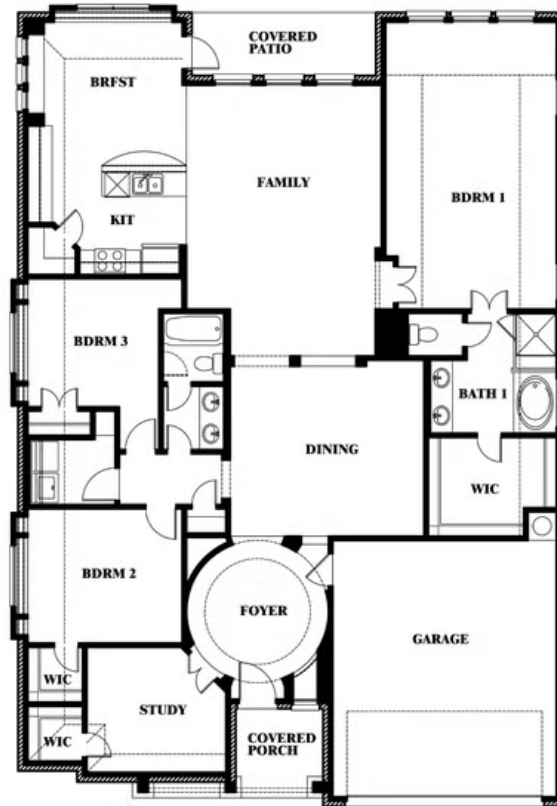

Carolina

COUNTRY LAKES CLASSIC 50
301 RIVER MEADOWS LANE, DENTON, TX 76226

Carolina

This brochure is for general informational purposes and is to be used as a guide only. Changes may be made during the development process and floorplans, dimensions, fixtures, fittings, finishes and specifications are subject to change without notice. Window placement, balcony configuration, wardrobe sizes and living areas may vary slightly within each plan type. EQUAL HOUSING OPPORTUNITY