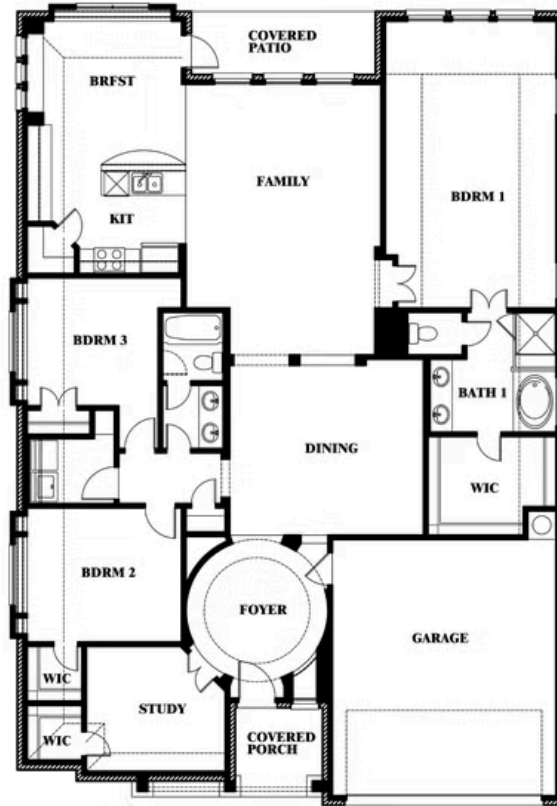

Carolina

HOMES FROM
\$468,990

CLASSIC SERIES

COUNTRY LAKES CLASSIC 50

301 RIVER MEADOWS LANE, DENTON, TX 76226

2,313
SQUARE FEET

3
BEDROOMS

2.0
BATHROOMS

2
CAR GARAGE

ELEVATION C

Document generated Mar 31, 2025. Prices, plans, square footage, features and materials are subject to change at any time without notice and vary among communities. Listed prices are for informational purposes only, are not binding, and do not create any contractual obligation(s). The price of any home is dependent on numerous factors, all of which are unique to a specific home, and is not guaranteed until specified in a binding contract. Pricing of elevations and additional optional beds/baths vary per plan. Some plans require a premium homesite. Please ask the Community Manager for details. Renderings of homes are artist concepts and may not reflect exact colors and materials.

Carolina

COUNTRY LAKES CLASSIC 50
301 RIVER MEADOWS LANE, DENTON, TX 76226

Carolina

This brochure is for general informational purposes and is to be used as a guide only. Changes may be made during the development process and floorplans, dimensions, fixtures, fittings, finishes and specifications are subject to change without notice. Window placement, balcony configuration, wardrobe sizes and living areas may vary slightly within each plan type. EQUAL HOUSING OPPORTUNITY