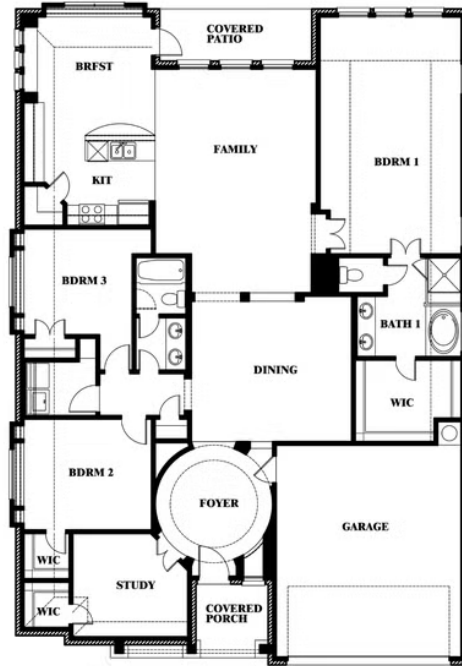

Carolina

COUNTRY LAKES CLASSIC 50
301 RIVER MEADOWS LANE, DENTON, TX 76226

Carolina