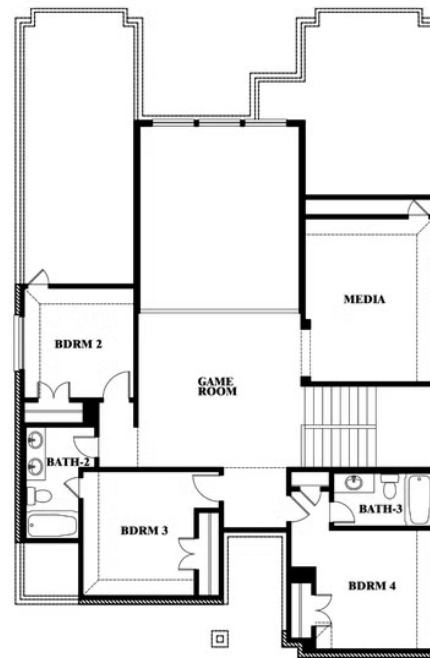

ELEVATION B

ELEVATION B

ELEVATION C

Violet IV

VIOLET IV FLOOR PLAN

HUNTERS RIDGE

1005 NORCROSS COURT, CROWLEY, TX 76036

Violet IV