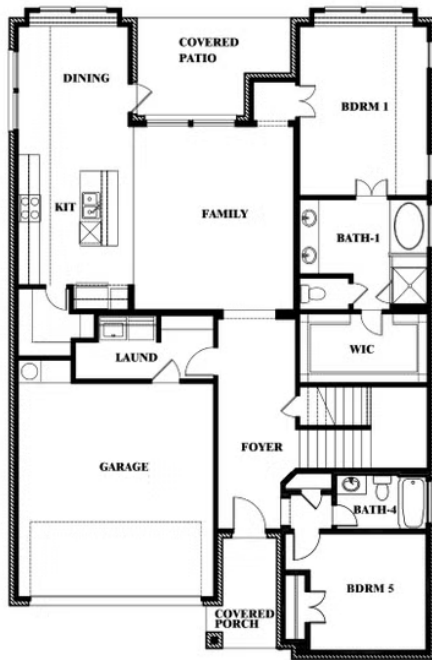

Violet IV

HUNTERS RIDGE

1005 NORCROSS COURT, CROWLEY, TX 76036

VIOLET IV FLOOR PLAN WITH OPTIONAL BEDROOM AT STUDY

Violet IV Opt. Bed 5 & Bath 4 at Study