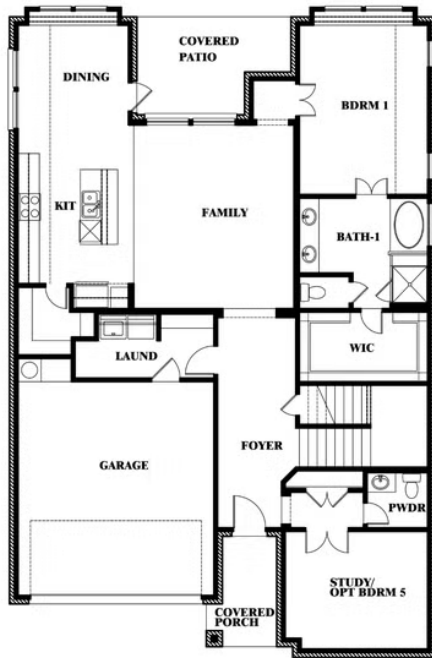

Violet IV

VIOLET IV FLOOR PLAN

HUNTERS RIDGE

1005 NORCROSS COURT, CROWLEY, TX 76036

Violet IV