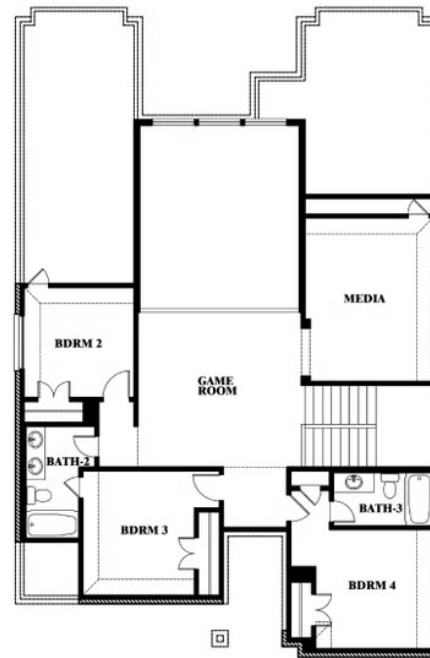

Violet IV

HUNTERS RIDGE

1005 NORCROSS COURT, CROWLEY, TX 76036

VIOLET IV FLOOR PLAN WITH OPTIONAL BEDROOM AT STUDY

Violet IV Opt. Bed 5 & Bath 4 at Study