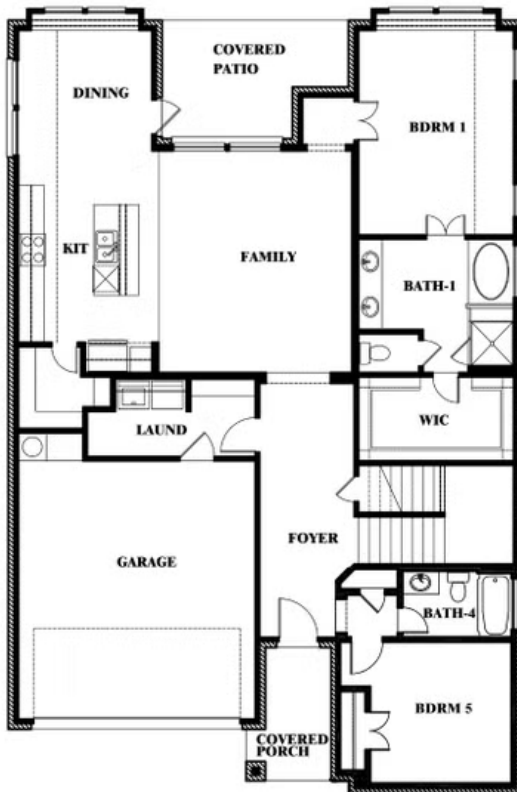

### Violet III

This brochure is for general informational purposes and is to be used as a guide only. Changes may be made during the development process and floorplans, dimensions, fixtures, fittings, finishes and specifications are subject to change without notice. Window placement, balcony configuration, wardrobe sizes and living areas may vary slightly within each plan type. EQUAL HOUSING OPPORTUNITY

## HUNTERS RIDGE

1005 NORCROSS COURT, CROWLEY, TX 76036

**VIOLET III FLOOR PLAN WITH BEDROOM AT STUDY**

### Violet III Opt. Bed 5 & Bath 4 at Study

This brochure is for general informational purposes and is to be used as a guide only. Changes may be made during the development process and floorplans, dimensions, fixtures, fittings, finishes and specifications are subject to change without notice. Window placement, balcony configuration, wardrobe sizes and living areas may vary slightly within each plan type. EQUAL HOUSING OPPORTUNITY