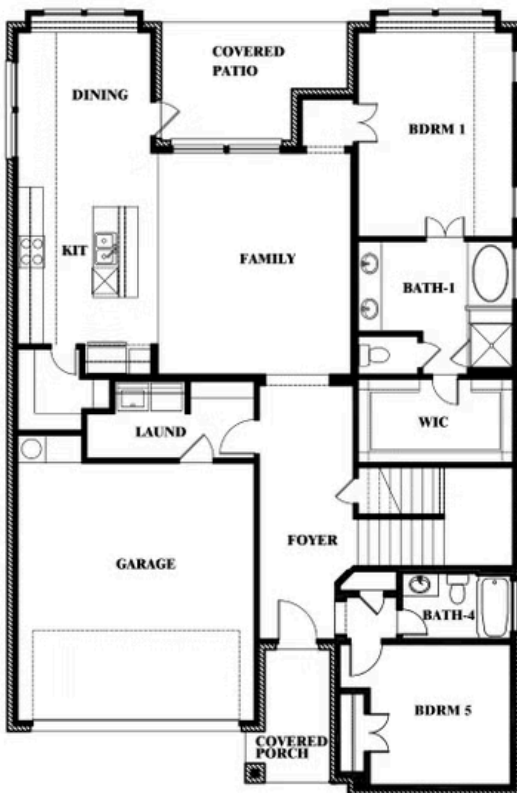

ELEVATION D

ELEVATION D

Violet III

VIOLET III FLOOR PLAN

HUNTERS RIDGE

1005 NORCROSS COURT, CROWLEY, TX 76036

Violet III

This brochure is for general informational purposes and is to be used as a guide only. Changes may be made during the development process and floorplans, dimensions, fixtures, fittings, finishes and specifications are subject to change without notice. Window placement, balcony configuration, wardrobe sizes and living areas may vary slightly within each plan type. EQUAL HOUSING OPPORTUNITY

Violet III

HUNTERS RIDGE

1005 NORCROSS COURT, CROWLEY, TX 76036

VIOLET III FLOOR PLAN WITH BEDROOM AT STUDY

Violet III Opt. Bed 5 & Bath 4 at Study

This brochure is for general informational purposes and is to be used as a guide only. Changes may be made during the development process and floorplans, dimensions, fixtures, fittings, finishes and specifications are subject to change without notice. Window placement, balcony configuration, wardrobe sizes and living areas may vary slightly within each plan type. EQUAL HOUSING OPPORTUNITY