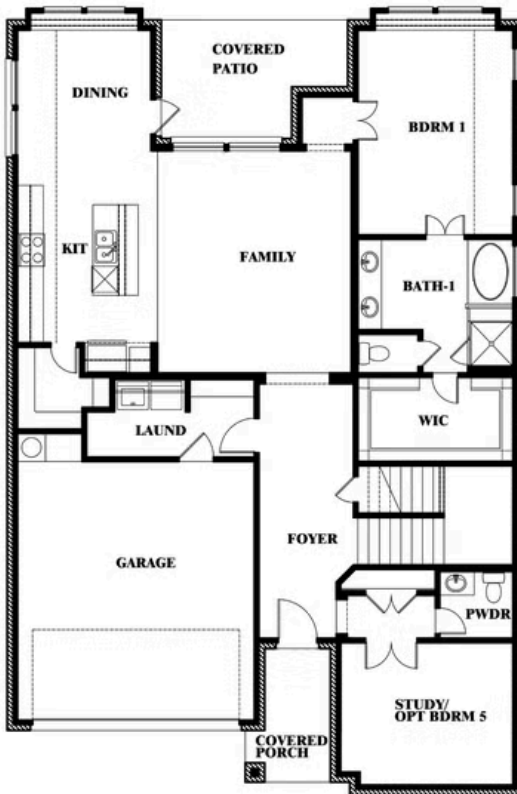

2
CAR GARAGE

ELEVATION A

ELEVATION AS

ELEVATION AS

ELEVATION B

ELEVATION B

ELEVATION C

ELEVATION C

ELEVATION D

ELEVATION D

Violet III

VIOLET III FLOOR PLAN

HUNTERS RIDGE

1005 NORCROSS COURT, CROWLEY, TX 76036

Violet III

This brochure is for general informational purposes and is to be used as a guide only. Changes may be made during the development process and floorplans, dimensions, fixtures, fittings, finishes and specifications are subject to change without notice. Window placement, balcony configuration, wardrobe sizes and living areas may vary slightly within each plan type. EQUAL HOUSING OPPORTUNITY

Violet III

HUNTERS RIDGE

1005 NORCROSS COURT, CROWLEY, TX 76036

VIOLET III FLOOR PLAN WITH BEDROOM AT STUDY

Violet III Opt. Bed 5 & Bath 4 at Study

This brochure is for general informational purposes and is to be used as a guide only. Changes may be made during the development process and floorplans, dimensions, fixtures, fittings, finishes and specifications are subject to change without notice. Window placement, balcony configuration, wardrobe sizes and living areas may vary slightly within each plan type. EQUAL HOUSING OPPORTUNITY