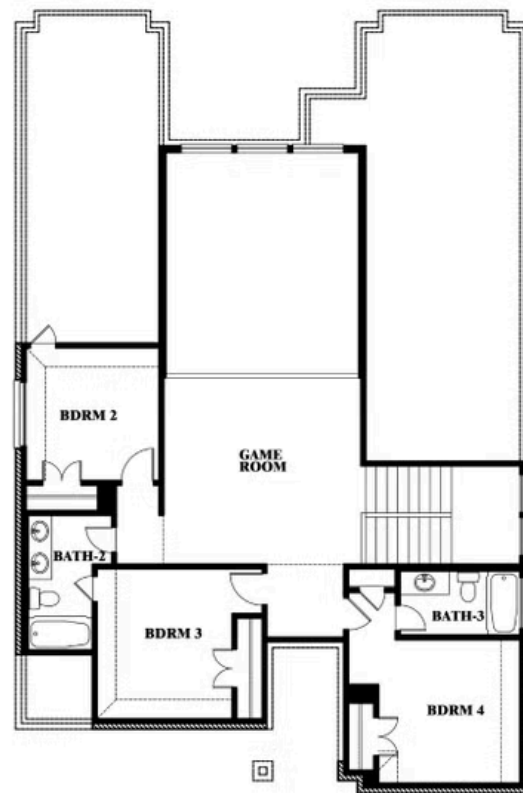

ELEVATION D

ELEVATION D

Violet III

VIOLET III FLOOR PLAN

HUNTERS RIDGE

1005 NORCROSS COURT, CROWLEY, TX 76036

Violet III

This brochure is for general informational purposes and is to be used as a guide only. Changes may be made during the development process and floorplans, dimensions, fixtures, fittings, finishes and specifications are subject to change without notice. Window placement, balcony configuration, wardrobe sizes and living areas may vary slightly within each plan type. EQUAL HOUSING OPPORTUNITY

Violet III

HUNTERS RIDGE

1005 NORCROSS COURT, CROWLEY, TX 76036

VIOLET III FLOOR PLAN WITH BEDROOM AT STUDY

Violet III Opt. Bed 5 & Bath 4 at Study

This brochure is for general informational purposes and is to be used as a guide only. Changes may be made during the development process and floorplans, dimensions, fixtures, fittings, finishes and specifications are subject to change without notice. Window placement, balcony configuration, wardrobe sizes and living areas may vary slightly within each plan type. EQUAL HOUSING OPPORTUNITY