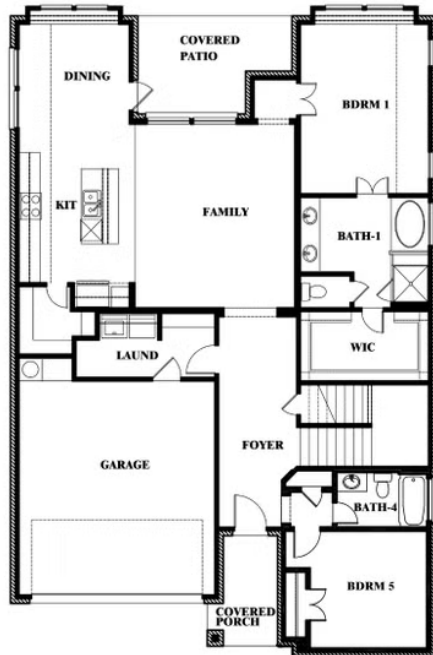

Violet III

HUNTERS RIDGE

1005 NORCROSS COURT, CROWLEY, TX 76036

VIOLET III FLOOR PLAN WITH BEDROOM AT STUDY

Violet III
Opt. Bed 5 & Bath 4 at Study