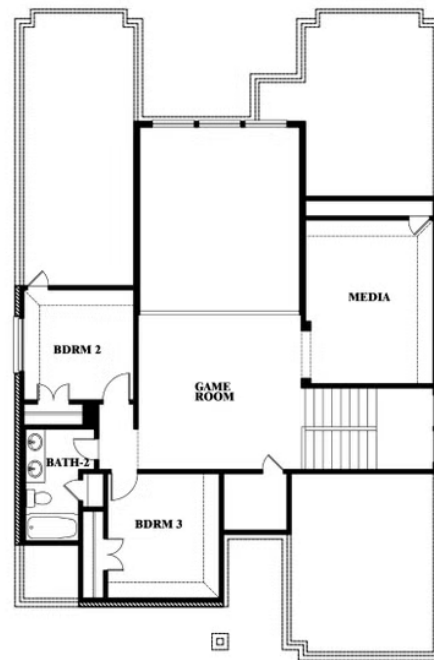

Violet II

HUNTERS RIDGE

1005 NORCROSS COURT, CROWLEY, TX 76036

VIOLET II FLOOR PLAN WITH OPTIONAL BEDROOM AT STUDY

Violet II
Opt. Bed 5 & Bath 4 at Study