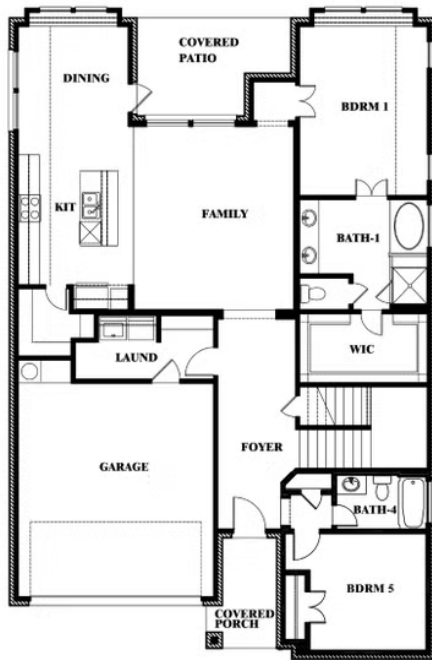

Violet II

HUNTERS RIDGE

1005 NORCROSS COURT, CROWLEY, TX 76036

VIOLET II FLOOR PLAN WITH OPTIONAL BEDROOM AT STUDY

Violet II
Opt. Bed 5 & Bath 4 at Study