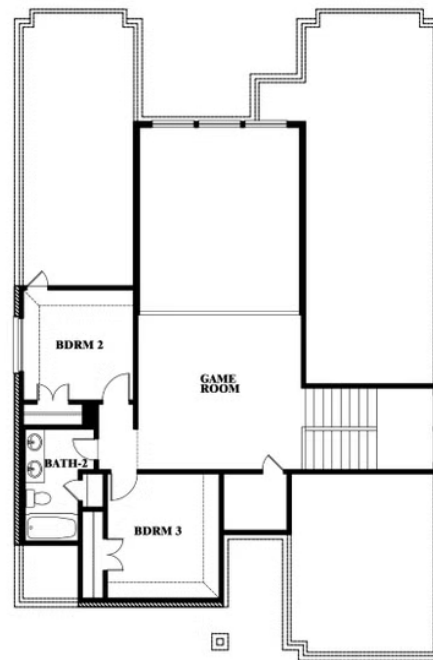

Violet

HUNTERS RIDGE

1005 NORCROSS COURT, CROWLEY, TX 76036

VIOLET FLOOR PLAN WITH OPTIONAL BEDROOM AT STUDY

Violet
Opt. Bed 5 & Bath 4 at Study