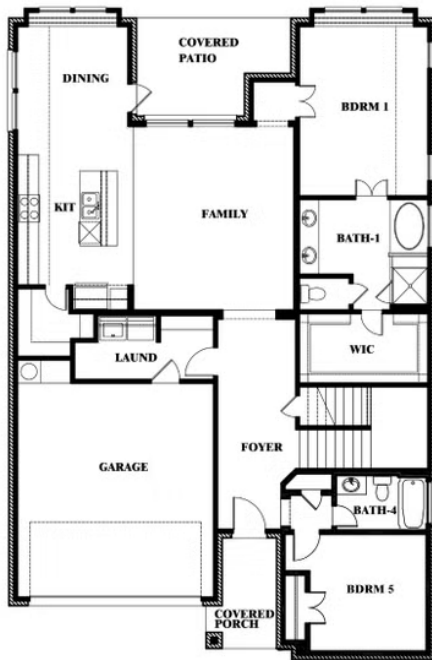

Violet

HUNTERS RIDGE

1005 NORCROSS COURT, CROWLEY, TX 76036

VIOLET FLOOR PLAN WITH OPTIONAL BEDROOM AT STUDY

Violet
Opt. Bed 5 & Bath 4 at Study