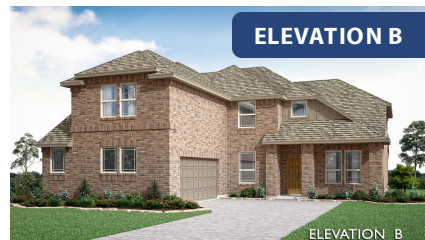

Spring Cress

HOMES FROM
\$529,990

CLASSIC SERIES

HUNTERS RIDGE

1005 NORCROSS COURT, CROWLEY, TX 76036

3,519
SQUARE FEET

4
BEDROOMS

3.5
BATHROOMS

2
CAR GARAGE

Spring Cress

HUNTERS RIDGE

1005 NORCROSS COURT, CROWLEY, TX 76036

Spring Cress

This brochure is for general informational purposes and is to be used as a guide only. Changes may be made during the development process and floorplans, dimensions, fixtures, fittings, finishes and specifications are subject to change without notice. Window placement, balcony configuration, wardrobe sizes and living areas may vary slightly within each plan type. EQUAL HOUSING OPPORTUNITY

Spring Cress

HUNTERS RIDGE

1005 NORCROSS COURT, CROWLEY, TX 76036

Spring Cress Opt. Bed 6 & Bath 5 at Media

This brochure is for general informational purposes and is to be used as a guide only. Changes may be made during the development process and floorplans, dimensions, fixtures, fittings, finishes and specifications are subject to change without notice. Window placement, balcony configuration, wardrobe sizes and living areas may vary slightly within each plan type. EQUAL HOUSING OPPORTUNITY