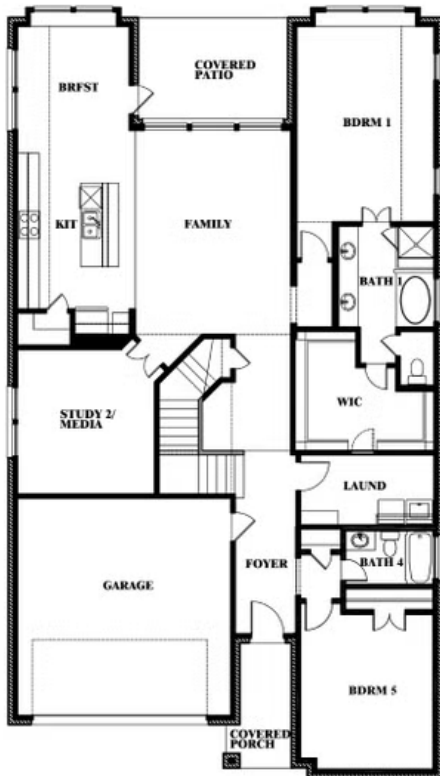

ELEVATION D

ELEVATION D

Rose II

ROSE II FLOOR PLAN

HUNTERS RIDGE

1005 NORCROSS COURT, CROWLEY, TX 76036

Rose II

This brochure is for general informational purposes and is to be used as a guide only. Changes may be made during the development process and floorplans, dimensions, fixtures, fittings, finishes and specifications are subject to change without notice. Window placement, balcony configuration, wardrobe sizes and living areas may vary slightly within each plan type. EQUAL HOUSING OPPORTUNITY

Rose II

ROSE II FLOOR PLAN WITH OPTIONAL BED & BATH AT STUDY

HUNTERS RIDGE

1005 NORCROSS COURT, CROWLEY, TX 76036

Rose II Opt. Bed & Bath at Study

This brochure is for general informational purposes and is to be used as a guide only. Changes may be made during the development process and floorplans, dimensions, fixtures, fittings, finishes and specifications are subject to change without notice. Window placement, balcony configuration, wardrobe sizes and living areas may vary slightly within each plan type. EQUAL HOUSING OPPORTUNITY