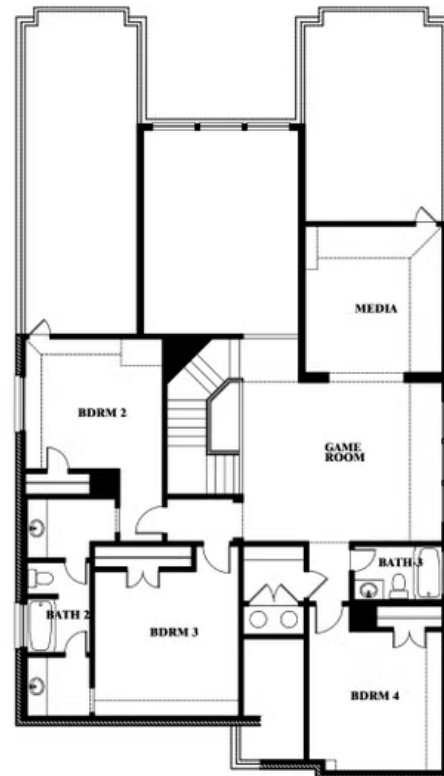

ELEVATION D

ELEVATION D

Rose II

ROSE II FLOOR PLAN

HUNTERS RIDGE

1005 NORCROSS COURT, CROWLEY, TX 76036

Rose II

This brochure is for general informational purposes and is to be used as a guide only. Changes may be made during the development process and floorplans, dimensions, fixtures, fittings, finishes and specifications are subject to change without notice. Window placement, balcony configuration, wardrobe sizes and living areas may vary slightly within each plan type. EQUAL HOUSING OPPORTUNITY

Rose II

ROSE II FLOOR PLAN WITH OPTIONAL BED & BATH AT STUDY

HUNTERS RIDGE

1005 NORCROSS COURT, CROWLEY, TX 76036

Rose II Opt. Bed & Bath at Study

This brochure is for general informational purposes and is to be used as a guide only. Changes may be made during the development process and floorplans, dimensions, fixtures, fittings, finishes and specifications are subject to change without notice. Window placement, balcony configuration, wardrobe sizes and living areas may vary slightly within each plan type. EQUAL HOUSING OPPORTUNITY