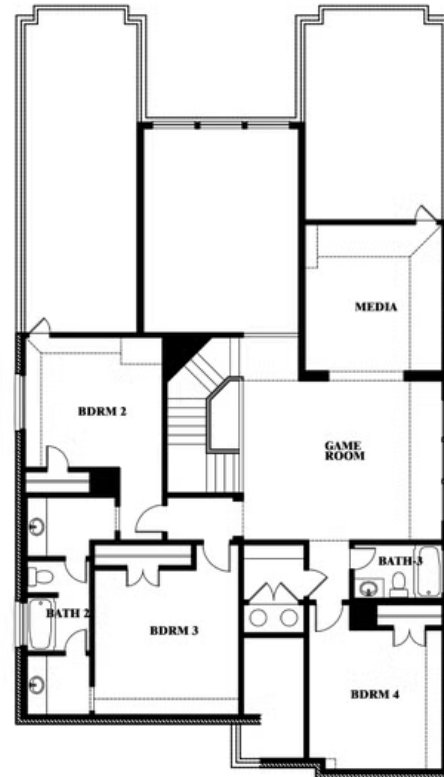

2
CAR GARAGE

ELEVATION A

ELEVATION AS

ELEVATION AS

ELEVATION B

ELEVATION B

ELEVATION C

ELEVATION C

ELEVATION D

ELEVATION D

Rose II

ROSE II FLOOR PLAN

HUNTERS RIDGE

1005 NORCROSS COURT, CROWLEY, TX 76036

Rose II

This brochure is for general informational purposes and is to be used as a guide only. Changes may be made during the development process and floorplans, dimensions, fixtures, fittings, finishes and specifications are subject to change without notice. Window placement, balcony configuration, wardrobe sizes and living areas may vary slightly within each plan type. EQUAL HOUSING OPPORTUNITY

Rose II

ROSE II FLOOR PLAN WITH OPTIONAL BED & BATH AT STUDY

HUNTERS RIDGE

1005 NORCROSS COURT, CROWLEY, TX 76036

Rose II Opt. Bed & Bath at Study

This brochure is for general informational purposes and is to be used as a guide only. Changes may be made during the development process and floorplans, dimensions, fixtures, fittings, finishes and specifications are subject to change without notice. Window placement, balcony configuration, wardrobe sizes and living areas may vary slightly within each plan type. EQUAL HOUSING OPPORTUNITY