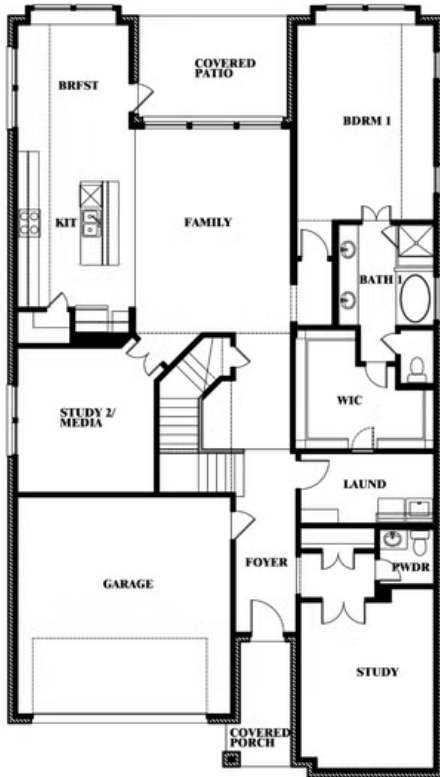

Rose II

HOMES FROM
\$520,990

CLASSIC SERIES

HUNTERS RIDGE

1005 NORCROSS COURT, CROWLEY, TX 76036

3,557
SQUARE FEET

4
BEDROOMS

3.5
BATHROOMS

2
CAR GARAGE

ELEVATION A

ELEVATION AS

ELEVATION AS

ELEVATION B

ELEVATION B

ELEVATION C

ELEVATION C

ELEVATION D

ELEVATION D

Rose II

ROSE II FLOOR PLAN

HUNTERS RIDGE

1005 NORCROSS COURT, CROWLEY, TX 76036

Rose II

This brochure is for general informational purposes and is to be used as a guide only. Changes may be made during the development process and floorplans, dimensions, fixtures, fittings, finishes and specifications are subject to change without notice. Window placement, balcony configuration, wardrobe sizes and living areas may vary slightly within each plan type. EQUAL HOUSING OPPORTUNITY

Rose II

ROSE II FLOOR PLAN WITH OPTIONAL BED & BATH AT STUDY

HUNTERS RIDGE

1005 NORCROSS COURT, CROWLEY, TX 76036

Rose II Opt. Bed & Bath at Study

This brochure is for general informational purposes and is to be used as a guide only. Changes may be made during the development process and floorplans, dimensions, fixtures, fittings, finishes and specifications are subject to change without notice. Window placement, balcony configuration, wardrobe sizes and living areas may vary slightly within each plan type. EQUAL HOUSING OPPORTUNITY