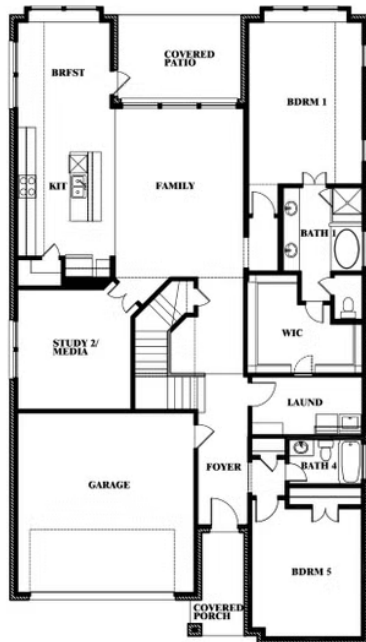

Rose

HUNTERS RIDGE

1005 NORCROSS COURT, CROWLEY, TX 76036

ROSE FLOOR PLAN WITH OPTIONAL BED & BATH AT STUDY

Rose
Opt. Bed & Bath at Study