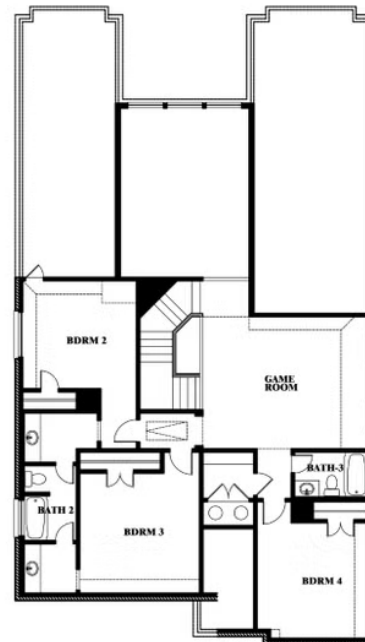

Rose

HUNTERS RIDGE

1005 NORCROSS COURT, CROWLEY, TX 76036

ROSE FLOOR PLAN WITH OPTIONAL BED & BATH AT STUDY

Rose
Opt. Bed & Bath at Study