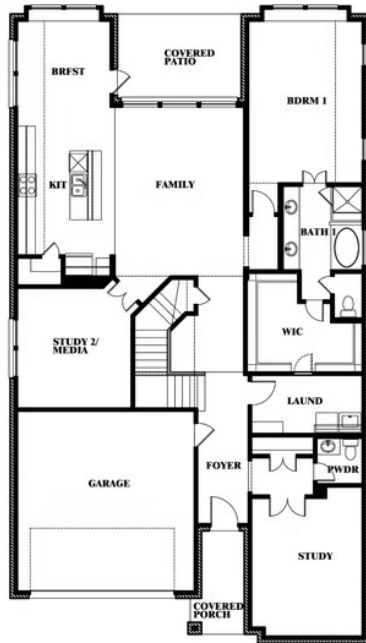

Rose

ROSE FLOOR PLAN

HUNTERS RIDGE

1005 NORCROSS COURT, CROWLEY, TX 76036

Rose