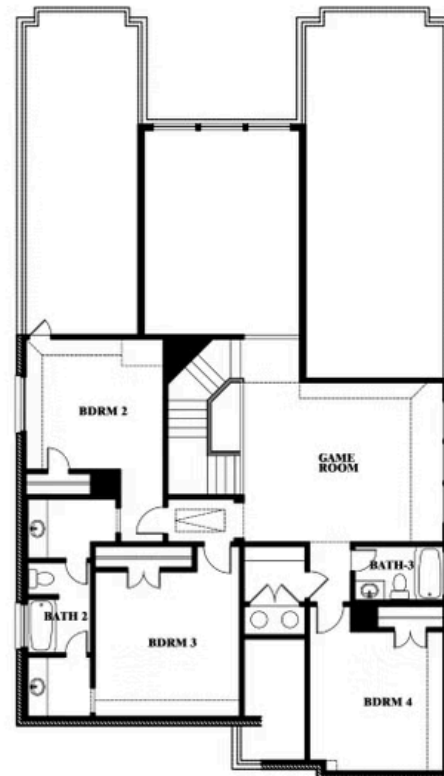

ELEVATION D

ELEVATION D

Rose

ROSE FLOOR PLAN

HUNTERS RIDGE

1005 NORCROSS COURT, CROWLEY, TX 76036

Rose

This brochure is for general informational purposes and is to be used as a guide only. Changes may be made during the development process and floorplans, dimensions, fixtures, fittings, finishes and specifications are subject to change without notice. Window placement, balcony configuration, wardrobe sizes and living areas may vary slightly within each plan type. EQUAL HOUSING OPPORTUNITY

Rose

HUNTERS RIDGE

1005 NORCROSS COURT, CROWLEY, TX 76036

ROSE FLOOR PLAN WITH OPTIONAL BED & BATH AT STUDY

Rose
Opt. Bed & Bath at Study

This brochure is for general informational purposes and is to be used as a guide only. Changes may be made during the development process and floorplans, dimensions, fixtures, fittings, finishes and specifications are subject to change without notice. Window placement, balcony configuration, wardrobe sizes and living areas may vary slightly within each plan type. EQUAL HOUSING OPPORTUNITY