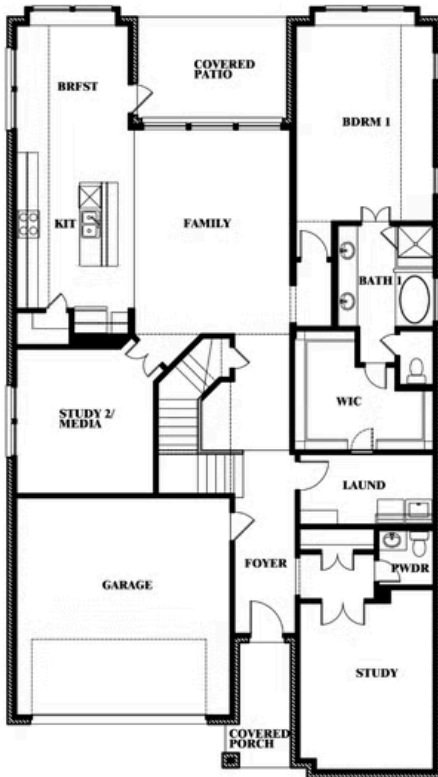

2
CAR GARAGE

ELEVATION A

ELEVATION AS

ELEVATION AS

ELEVATION B

ELEVATION B

ELEVATION C

ELEVATION C

ELEVATION D

ELEVATION D

Rose

ROSE FLOOR PLAN

HUNTERS RIDGE

1005 NORCROSS COURT, CROWLEY, TX 76036

Rose

This brochure is for general informational purposes and is to be used as a guide only. Changes may be made during the development process and floorplans, dimensions, fixtures, fittings, finishes and specifications are subject to change without notice. Window placement, balcony configuration, wardrobe sizes and living areas may vary slightly within each plan type. EQUAL HOUSING OPPORTUNITY

Rose

HUNTERS RIDGE

1005 NORCROSS COURT, CROWLEY, TX 76036

ROSE FLOOR PLAN WITH OPTIONAL BED & BATH AT STUDY

Rose
Opt. Bed & Bath at Study

This brochure is for general informational purposes and is to be used as a guide only. Changes may be made during the development process and floorplans, dimensions, fixtures, fittings, finishes and specifications are subject to change without notice. Window placement, balcony configuration, wardrobe sizes and living areas may vary slightly within each plan type. EQUAL HOUSING OPPORTUNITY