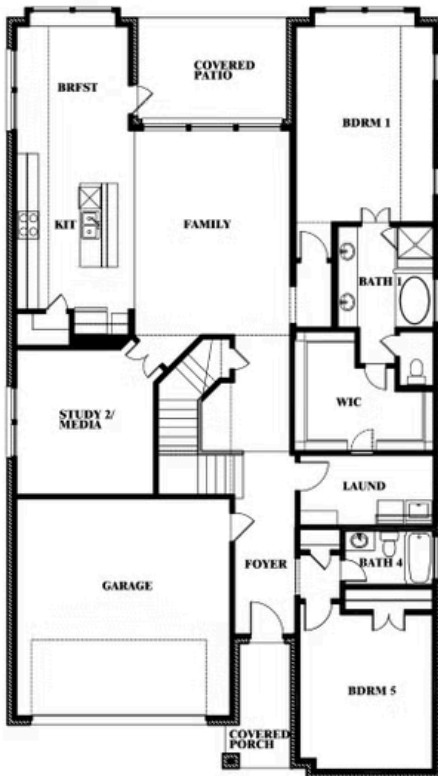

ELEVATION D

ELEVATION D

Rose

ROSE FLOOR PLAN

HUNTERS RIDGE

1005 NORCROSS COURT, CROWLEY, TX 76036

Rose

This brochure is for general informational purposes and is to be used as a guide only. Changes may be made during the development process and floorplans, dimensions, fixtures, fittings, finishes and specifications are subject to change without notice. Window placement, balcony configuration, wardrobe sizes and living areas may vary slightly within each plan type. EQUAL HOUSING OPPORTUNITY

Rose

HUNTERS RIDGE

1005 NORCROSS COURT, CROWLEY, TX 76036

ROSE FLOOR PLAN WITH OPTIONAL BED & BATH AT STUDY

Rose
Opt. Bed & Bath at Study

This brochure is for general informational purposes and is to be used as a guide only. Changes may be made during the development process and floorplans, dimensions, fixtures, fittings, finishes and specifications are subject to change without notice. Window placement, balcony configuration, wardrobe sizes and living areas may vary slightly within each plan type. EQUAL HOUSING OPPORTUNITY