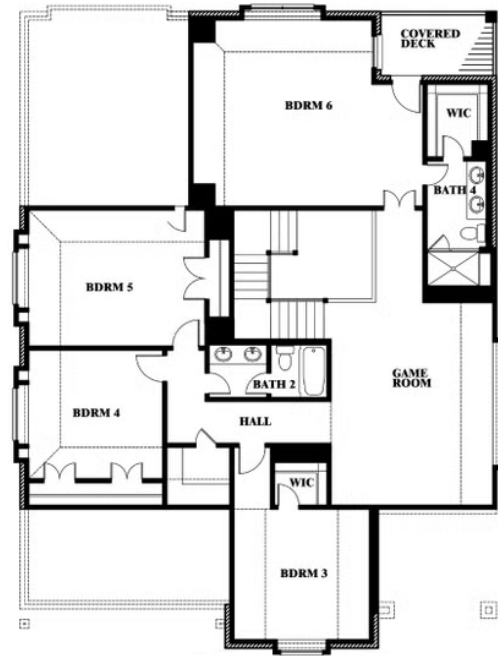

Magnolia III

MAGNOLIA III FLOOR PLAN WITH OPTIONAL MUD ROOM

HUNTERS RIDGE

1005 NORCROSS COURT, CROWLEY, TX 76036

Magnolia III Opt. Mud Room & Ext. Primary Closet