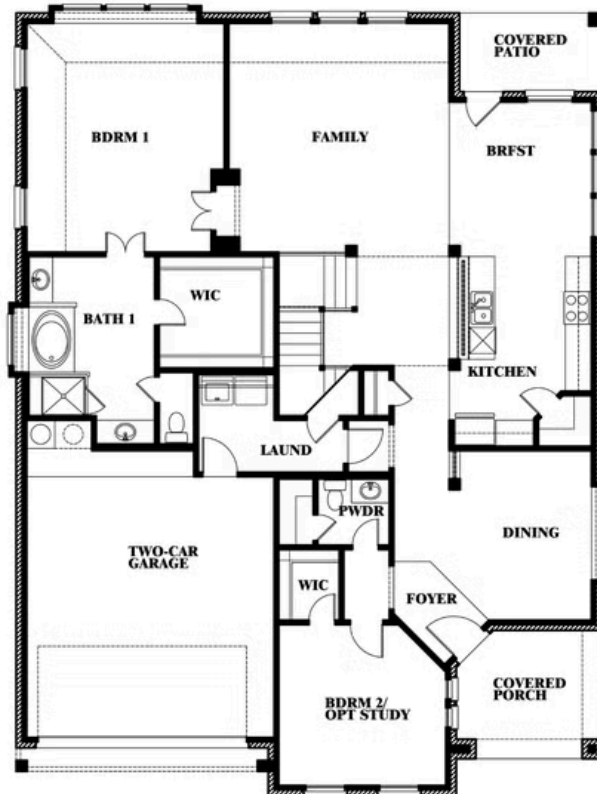

Magnolia II

HUNTERS RIDGE

1005 NORCROSS COURT, CROWLEY, TX 76036

MAGNOLIA II FLOOR PLAN

Magnolia II

This brochure is for general informational purposes and is to be used as a guide only. Changes may be made during the development process and floorplans, dimensions, fixtures, fittings, finishes and specifications are subject to change without notice. Window placement, balcony configuration, wardrobe sizes and living areas may vary slightly within each plan type. EQUAL HOUSING OPPORTUNITY