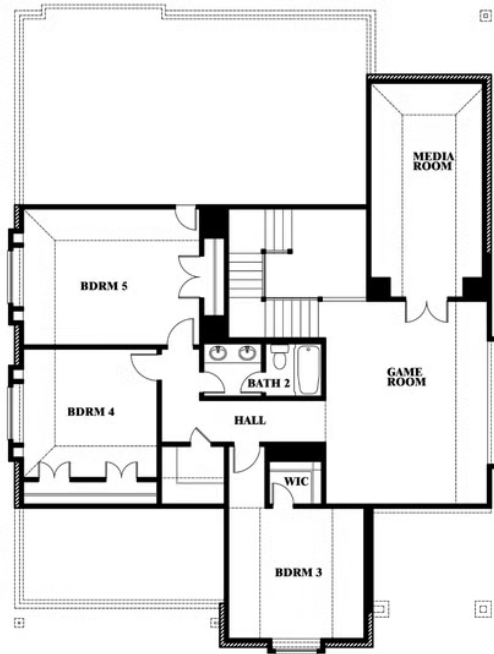

Magnolia II

HUNTERS RIDGE

1005 NORCROSS COURT, CROWLEY, TX 76036

MAGNOLIA II FLOOR PLAN

Magnolia II