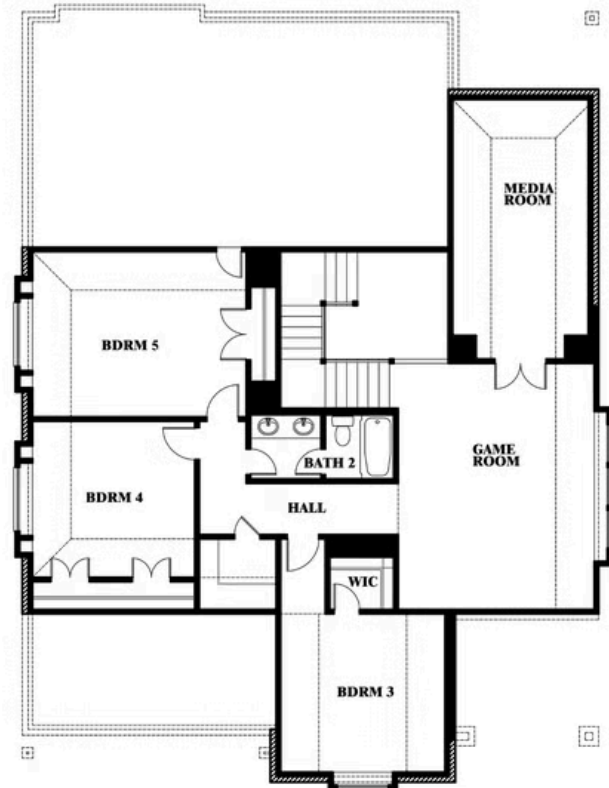

Magnolia II

HUNTERS RIDGE

1005 NORCROSS COURT, CROWLEY, TX 76036

MAGNOLIA II FLOOR PLAN

Magnolia II

This brochure is for general informational purposes and is to be used as a guide only. Changes may be made during the development process and floorplans, dimensions, fixtures, fittings, finishes and specifications are subject to change without notice. Window placement, balcony configuration, wardrobe sizes and living areas may vary slightly within each plan type. EQUAL HOUSING OPPORTUNITY