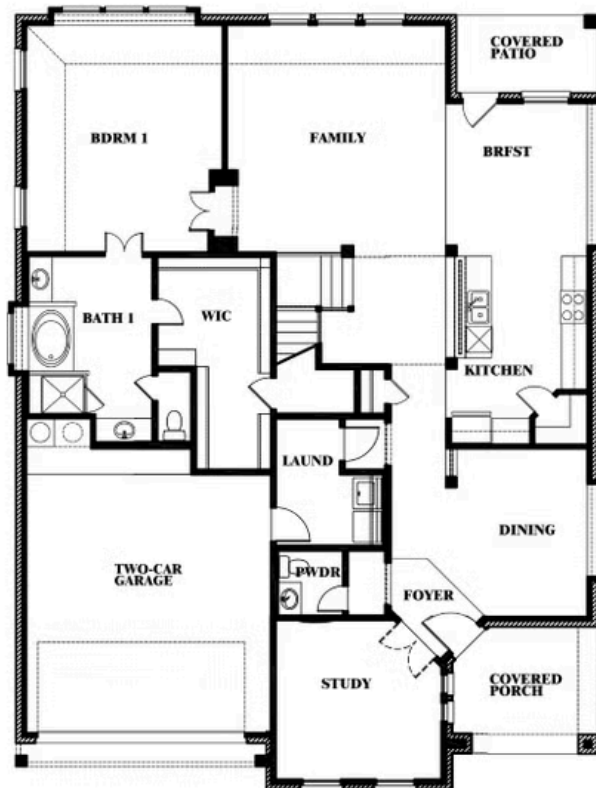

2
CAR GARAGE

Magnolia

MAGNOLIA FLOOR PLAN

HUNTERS RIDGE

1005 NORCROSS COURT, CROWLEY, TX 76036

Magnolia

This brochure is for general informational purposes and is to be used as a guide only. Changes may be made during the development process and floorplans, dimensions, fixtures, fittings, finishes and specifications are subject to change without notice. Window placement, balcony configuration, wardrobe sizes and living areas may vary slightly within each plan type. EQUAL HOUSING OPPORTUNITY

Magnolia

HUNTERS RIDGE

1005 NORCROSS COURT, CROWLEY, TX 76036

MAGNOLIA FLOOR PLAN WITH OPTIONAL MUD ROOM

Magnolia Opt. Mud Room & Ext. Primary Closet

This brochure is for general informational purposes and is to be used as a guide only. Changes may be made during the development process and floorplans, dimensions, fixtures, fittings, finishes and specifications are subject to change without notice. Window placement, balcony configuration, wardrobe sizes and living areas may vary slightly within each plan type. EQUAL HOUSING OPPORTUNITY

Magnolia

MAGNOLIA FLOOR PLAN WITH OPTIONAL SHOWER AT POWDER

HUNTERS RIDGE

1005 NORCROSS COURT, CROWLEY, TX 76036

Magnolia Opt. Shower at Powder

This brochure is for general informational purposes and is to be used as a guide only. Changes may be made during the development process and floorplans, dimensions, fixtures, fittings, finishes and specifications are subject to change without notice. Window placement, balcony configuration, wardrobe sizes and living areas may vary slightly within each plan type. EQUAL HOUSING OPPORTUNITY