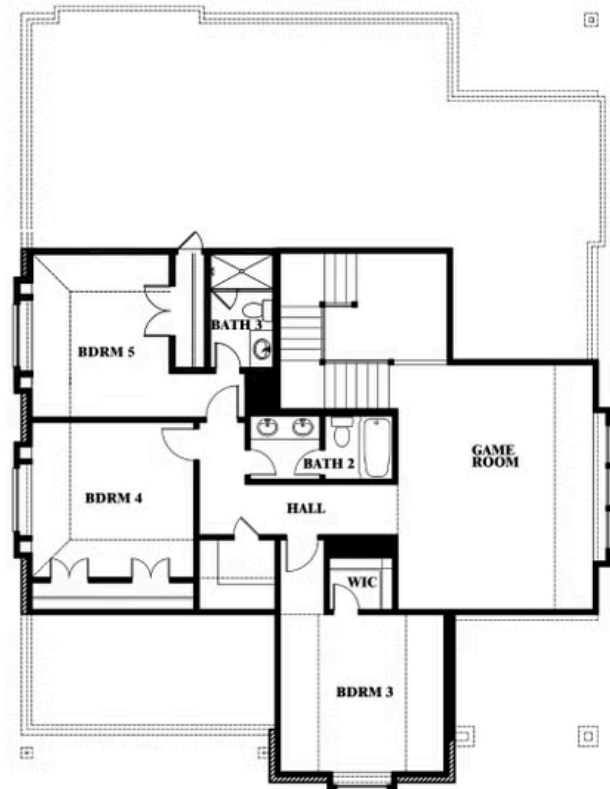

Magnolia

HUNTERS RIDGE

1005 NORCROSS COURT, CROWLEY, TX 76036

MAGNOLIA FLOOR PLAN WITH OPTIONAL MUD ROOM

Magnolia Opt. Mud Room & Ext. Primary Closet

This brochure is for general informational purposes and is to be used as a guide only. Changes may be made during the development process and floorplans, dimensions, fixtures, fittings, finishes and specifications are subject to change without notice. Window placement, balcony configuration, wardrobe sizes and living areas may vary slightly within each plan type. EQUAL HOUSING OPPORTUNITY

Magnolia

MAGNOLIA FLOOR PLAN WITH OPTIONAL SHOWER AT POWDER

HUNTERS RIDGE

1005 NORCROSS COURT, CROWLEY, TX 76036

Magnolia Opt. Shower at Powder

This brochure is for general informational purposes and is to be used as a guide only. Changes may be made during the development process and floorplans, dimensions, fixtures, fittings, finishes and specifications are subject to change without notice. Window placement, balcony configuration, wardrobe sizes and living areas may vary slightly within each plan type. EQUAL HOUSING OPPORTUNITY

Magnolia

HUNTERS RIDGE

1005 NORCROSS COURT, CROWLEY, TX 76036

MAGNOLIA FLOOR PLAN WITH OPTIONAL BATH 3

Magnolia Opt. Bath 3 at Bed 5

This brochure is for general informational purposes and is to be used as a guide only. Changes may be made during the development process and floorplans, dimensions, fixtures, fittings, finishes and specifications are subject to change without notice. Window placement, balcony configuration, wardrobe sizes and living areas may vary slightly within each plan type. EQUAL HOUSING OPPORTUNITY