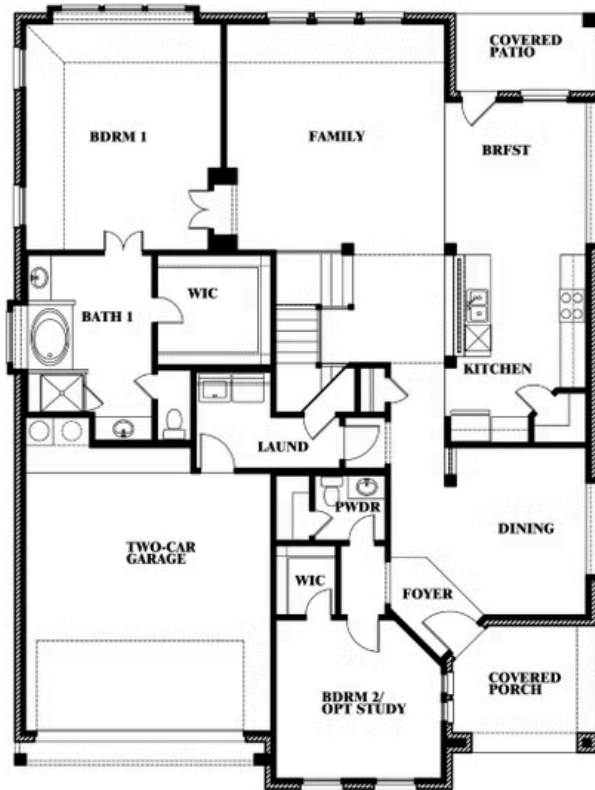

Magnolia

HUNTERS RIDGE

1005 NORCROSS COURT, CROWLEY, TX 76036

MAGNOLIA FLOOR PLAN WITH OPTIONAL MUD ROOM

Magnolia Opt. Mud Room & Ext. Primary Closet

This brochure is for general informational purposes and is to be used as a guide only. Changes may be made during the development process and floorplans, dimensions, fixtures, fittings, finishes and specifications are subject to change without notice. Window placement, balcony configuration, wardrobe sizes and living areas may vary slightly within each plan type. EQUAL HOUSING OPPORTUNITY

Magnolia

MAGNOLIA FLOOR PLAN WITH OPTIONAL SHOWER AT POWDER

HUNTERS RIDGE

1005 NORCROSS COURT, CROWLEY, TX 76036

Magnolia Opt. Shower at Powder

This brochure is for general informational purposes and is to be used as a guide only. Changes may be made during the development process and floorplans, dimensions, fixtures, fittings, finishes and specifications are subject to change without notice. Window placement, balcony configuration, wardrobe sizes and living areas may vary slightly within each plan type. EQUAL HOUSING OPPORTUNITY

Magnolia

HUNTERS RIDGE

1005 NORCROSS COURT, CROWLEY, TX 76036

MAGNOLIA FLOOR PLAN WITH OPTIONAL BATH 3

Magnolia Opt. Bath 3 at Bed 5

This brochure is for general informational purposes and is to be used as a guide only. Changes may be made during the development process and floorplans, dimensions, fixtures, fittings, finishes and specifications are subject to change without notice. Window placement, balcony configuration, wardrobe sizes and living areas may vary slightly within each plan type. EQUAL HOUSING OPPORTUNITY