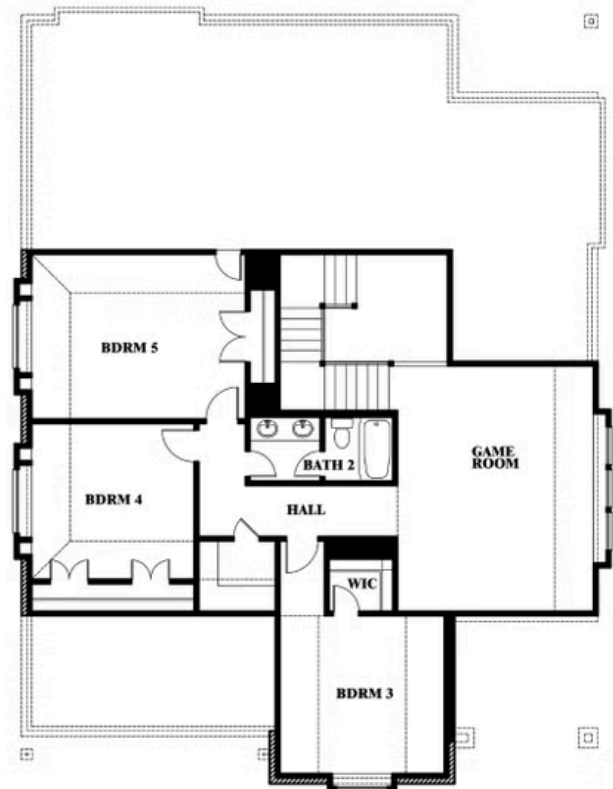

2
CAR GARAGE

Magnolia

MAGNOLIA FLOOR PLAN

HUNTERS RIDGE

1005 NORCROSS COURT, CROWLEY, TX 76036

Magnolia

This brochure is for general informational purposes and is to be used as a guide only. Changes may be made during the development process and floorplans, dimensions, fixtures, fittings, finishes and specifications are subject to change without notice. Window placement, balcony configuration, wardrobe sizes and living areas may vary slightly within each plan type. EQUAL HOUSING OPPORTUNITY

Magnolia

HUNTERS RIDGE

1005 NORCROSS COURT, CROWLEY, TX 76036

MAGNOLIA FLOOR PLAN WITH OPTIONAL MUD ROOM

Magnolia Opt. Mud Room & Ext. Primary Closet

This brochure is for general informational purposes and is to be used as a guide only. Changes may be made during the development process and floorplans, dimensions, fixtures, fittings, finishes and specifications are subject to change without notice. Window placement, balcony configuration, wardrobe sizes and living areas may vary slightly within each plan type. EQUAL HOUSING OPPORTUNITY

Magnolia

MAGNOLIA FLOOR PLAN WITH OPTIONAL SHOWER AT POWDER

HUNTERS RIDGE

1005 NORCROSS COURT, CROWLEY, TX 76036

Magnolia Opt. Shower at Powder

This brochure is for general informational purposes and is to be used as a guide only. Changes may be made during the development process and floorplans, dimensions, fixtures, fittings, finishes and specifications are subject to change without notice. Window placement, balcony configuration, wardrobe sizes and living areas may vary slightly within each plan type. EQUAL HOUSING OPPORTUNITY