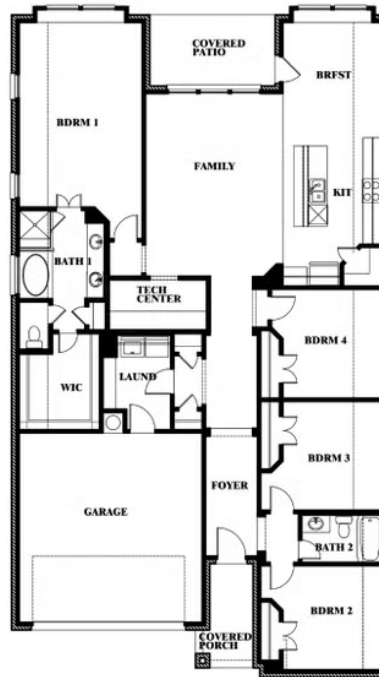

Jasmine

HUNTERS RIDGE

1005 NORCROSS COURT, CROWLEY, TX 76036

JASMINE FLOOR PLAN WITH OPTIONAL TECH CENTER

Jasmine
Opt. Tech Center at Closet