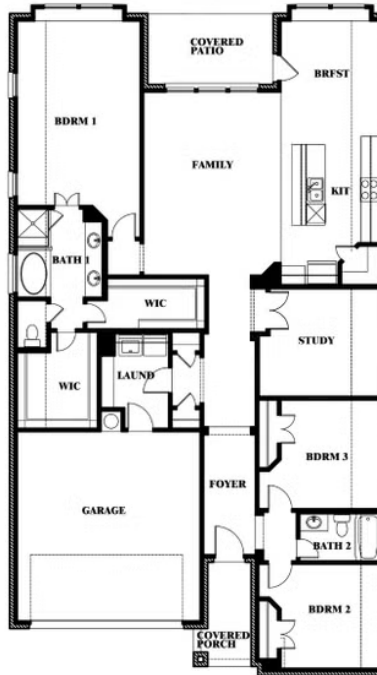

Jasmine

HUNTERS RIDGE

1005 NORCROSS COURT, CROWLEY, TX 76036

JASMINE FLOOR PLAN WITH OPTIONAL STUDY

Jasmine
Opt. Study at Bed 4