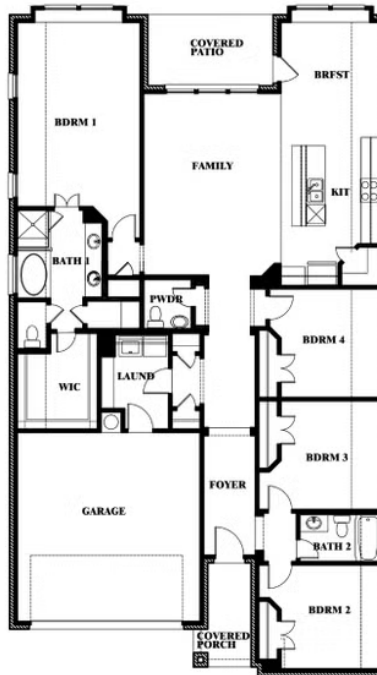

Jasmine

HUNTERS RIDGE

1005 NORCROSS COURT, CROWLEY, TX 76036

JASMINE FLOOR PLAN WITH OPTIONAL POWDER

Jasmine Opt. Powder at Closet