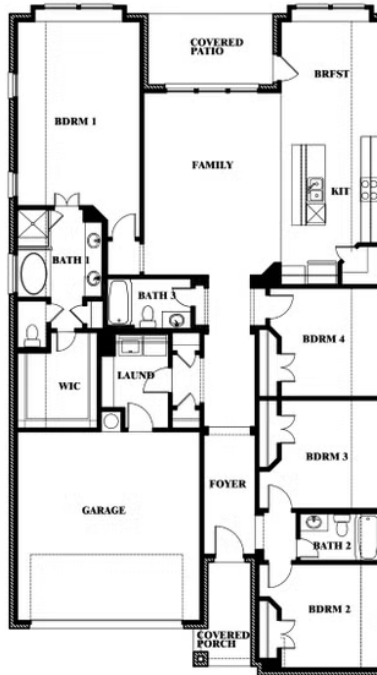

Jasmine

HUNTERS RIDGE

1005 NORCROSS COURT, CROWLEY, TX 76036

JASMINE FLOOR PLAN WITH OPTIONAL BATH 3

Jasmine
Opt. Bath 3 at Closet