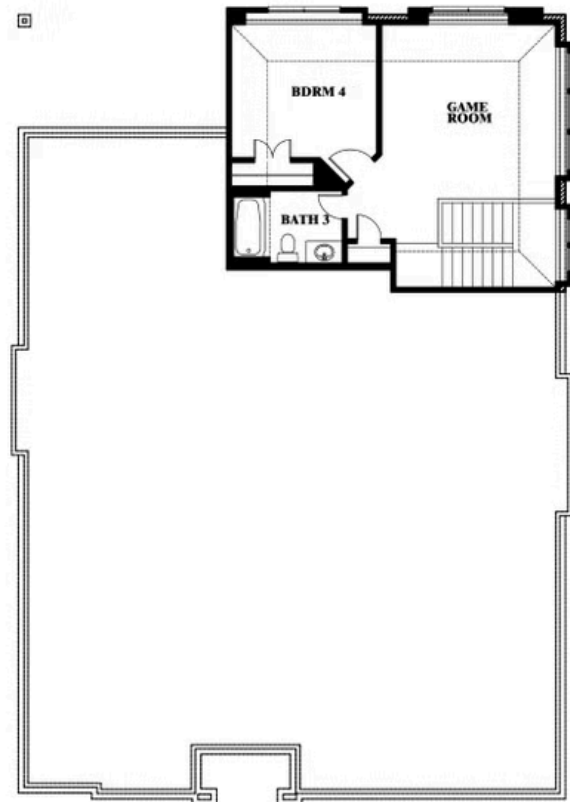

Hawthorne II

HUNTERS RIDGE

1005 NORCROSS COURT, CROWLEY, TX 76036

Hawthorne II Opt. Deluxe Kitchen

This brochure is for general informational purposes and is to be used as a guide only. Changes may be made during the development process and floorplans, dimensions, fixtures, fittings, finishes and specifications are subject to change without notice. Window placement, balcony configuration, wardrobe sizes and living areas may vary slightly within each plan type. EQUAL HOUSING OPPORTUNITY