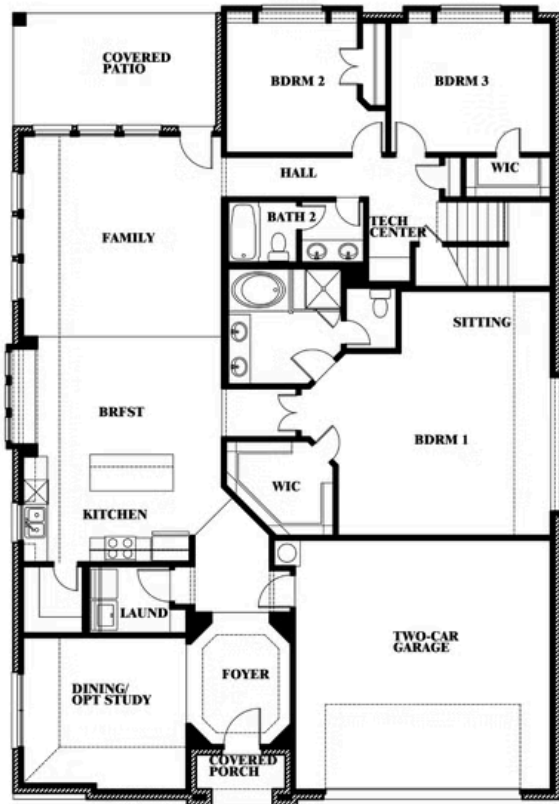

2
CAR GARAGE

ELEVATION A

ELEVATION B

ELEVATION B

ELEVATION C

ELEVATION C

Hawthorne II

HUNTERS RIDGE

1005 NORCROSS COURT, CROWLEY, TX 76036

Hawthorne II

This brochure is for general informational purposes and is to be used as a guide only. Changes may be made during the development process and floorplans, dimensions, fixtures, fittings, finishes and specifications are subject to change without notice. Window placement, balcony configuration, wardrobe sizes and living areas may vary slightly within each plan type. EQUAL HOUSING OPPORTUNITY