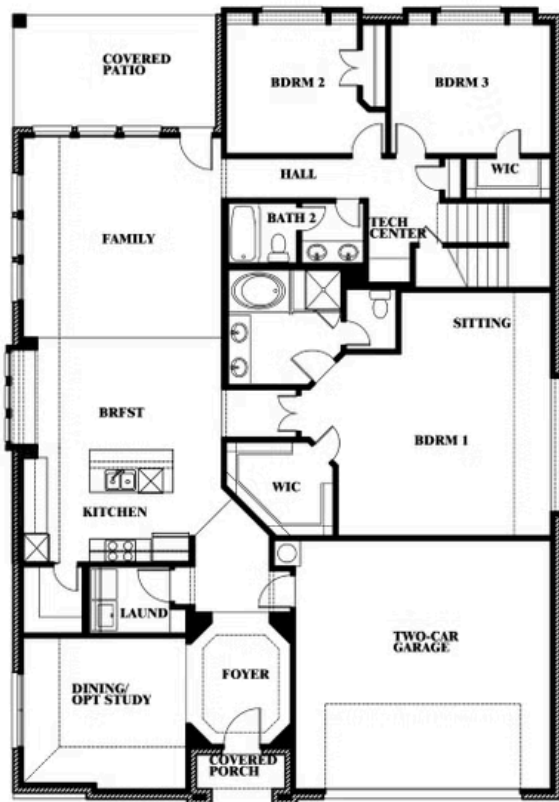

1005 NORCROSS COURT, CROWLEY, TX 76036

Hawthorne II

This brochure is for general informational purposes and is to be used as a guide only. Changes may be made during the development process and floorplans, dimensions, fixtures, fittings, finishes and specifications are subject to change without notice. Window placement, balcony configuration, wardrobe sizes and living areas may vary slightly within each plan type. EQUAL HOUSING OPPORTUNITY

Hawthorne II

HUNTERS RIDGE

1005 NORCROSS COURT, CROWLEY, TX 76036

Hawthorne II Opt. Deluxe Kitchen

This brochure is for general informational purposes and is to be used as a guide only. Changes may be made during the development process and floorplans, dimensions, fixtures, fittings, finishes and specifications are subject to change without notice. Window placement, balcony configuration, wardrobe sizes and living areas may vary slightly within each plan type. EQUAL HOUSING OPPORTUNITY