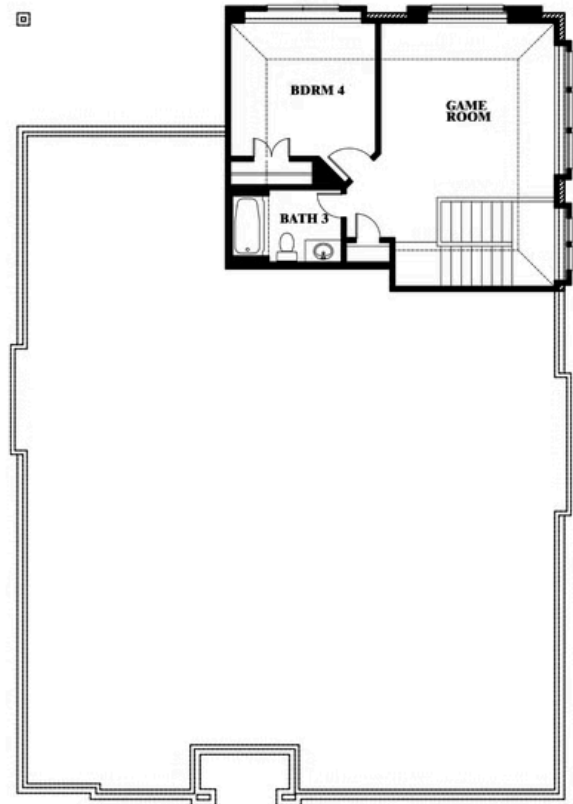

1005 NORCROSS COURT, CROWLEY, TX 76036

Hawthorne II

This brochure is for general informational purposes and is to be used as a guide only. Changes may be made during the development process and floorplans, dimensions, fixtures, fittings, finishes and specifications are subject to change without notice. Window placement, balcony configuration, wardrobe sizes and living areas may vary slightly within each plan type. EQUAL HOUSING OPPORTUNITY