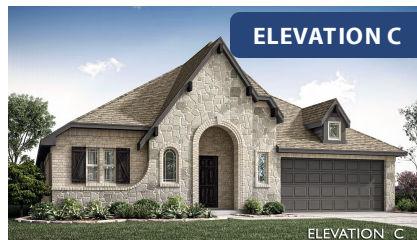

## HUNTERS RIDGE

1005 NORCROSS COURT, CROWLEY, TX 76036

HOMES FROM

**\$420,990**

**2,235**  
SQUARE FEET

**4**  
BEDROOMS

**2.0**  
BATHROOMS

**2**  
CAR GARAGE

**ELEVATION A**

**ELEVATION B**

ELEVATION B

**ELEVATION C**

ELEVATION C