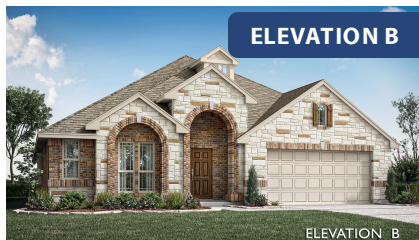

# Hawthorne

HOMES FROM  
**\$420,990**

CLASSIC SERIES

## HUNTERS RIDGE

1005 NORCROSS COURT, CROWLEY, TX 76036

**2,235**  
SQUARE FEET

**4**  
BEDROOMS

**2.0**  
BATHROOMS

**2**  
CAR GARAGE

**ELEVATION A**

**ELEVATION B**

ELEVATION B

**ELEVATION C**

ELEVATION C