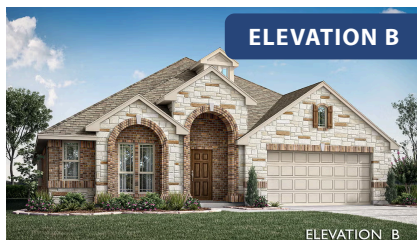

ELEVATION B