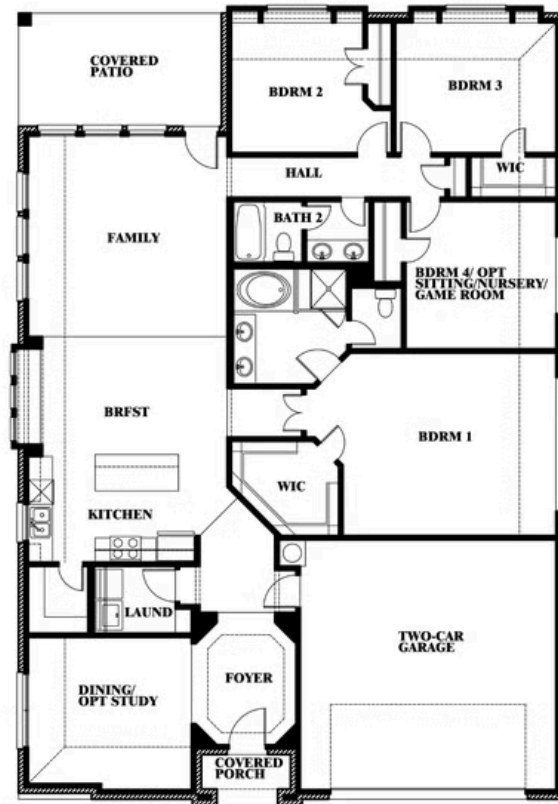

2
CAR GARAGE

ELEVATION A

ELEVATION B

ELEVATION B

ELEVATION C

ELEVATION C

Hawthorne

HUNTERS RIDGE

1005 NORCROSS COURT, CROWLEY, TX 76036

Hawthorne

This brochure is for general informational purposes and is to be used as a guide only. Changes may be made during the development process and floorplans, dimensions, fixtures, fittings, finishes and specifications are subject to change without notice. Window placement, balcony configuration, wardrobe sizes and living areas may vary slightly within each plan type. EQUAL HOUSING OPPORTUNITY