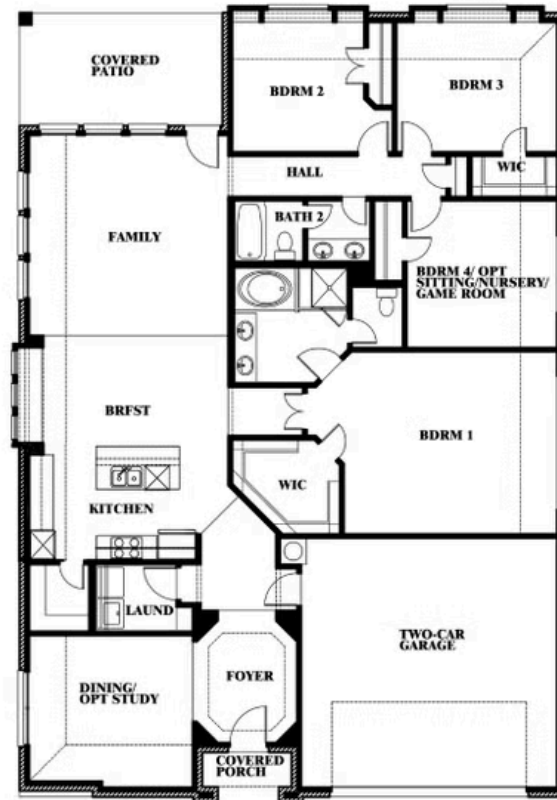

1005 NORCROSS COURT, CROWLEY, TX 76036

Hawthorne

This brochure is for general informational purposes and is to be used as a guide only. Changes may be made during the development process and floorplans, dimensions, fixtures, fittings, finishes and specifications are subject to change without notice. Window placement, balcony configuration, wardrobe sizes and living areas may vary slightly within each plan type. EQUAL HOUSING OPPORTUNITY

Hawthorne

HUNTERS RIDGE

1005 NORCROSS COURT, CROWLEY, TX 76036

Hawthorne Opt. Deluxe Kitchen

This brochure is for general informational purposes and is to be used as a guide only. Changes may be made during the development process and floorplans, dimensions, fixtures, fittings, finishes and specifications are subject to change without notice. Window placement, balcony configuration, wardrobe sizes and living areas may vary slightly within each plan type. EQUAL HOUSING OPPORTUNITY