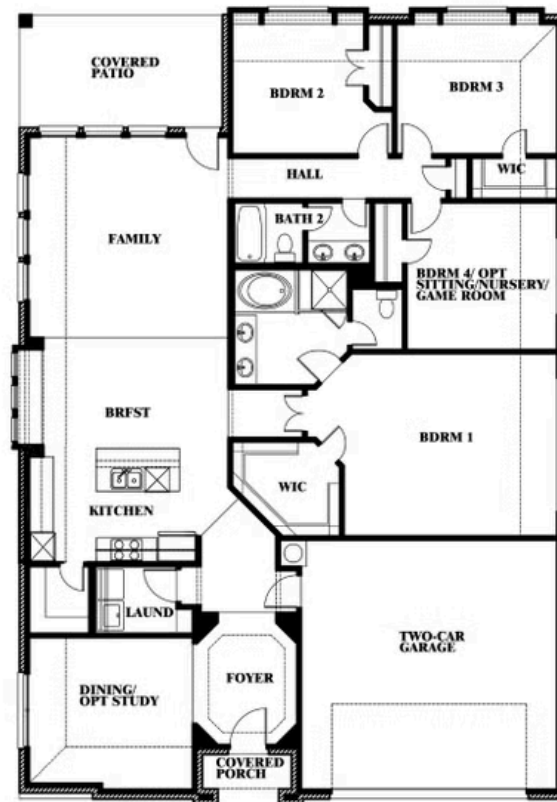

1005 NORCROSS COURT, CROWLEY, TX 76036

Hawthorne

This brochure is for general informational purposes and is to be used as a guide only. Changes may be made during the development process and floorplans, dimensions, fixtures, fittings, finishes and specifications are subject to change without notice. Window placement, balcony configuration, wardrobe sizes and living areas may vary slightly within each plan type. EQUAL HOUSING OPPORTUNITY

Hawthorne

HUNTERS RIDGE

1005 NORCROSS COURT, CROWLEY, TX 76036

Hawthorne Opt. Deluxe Kitchen

This brochure is for general informational purposes and is to be used as a guide only. Changes may be made during the development process and floorplans, dimensions, fixtures, fittings, finishes and specifications are subject to change without notice. Window placement, balcony configuration, wardrobe sizes and living areas may vary slightly within each plan type. EQUAL HOUSING OPPORTUNITY