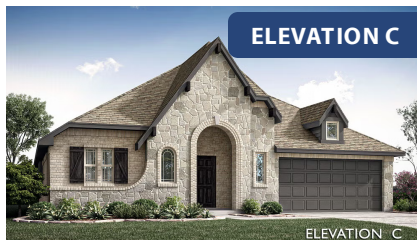

# Hawthorne

HOMES FROM  
**\$420,990**

CLASSIC SERIES

## HUNTERS RIDGE

1005 NORCROSS COURT, CROWLEY, TX 76036

**2,235**  
SQUARE FEET

**4**  
BEDROOMS

**2.0**  
BATHROOMS

**2**  
CAR GARAGE

**ELEVATION A**

**ELEVATION B**

ELEVATION B

**ELEVATION C**

ELEVATION C