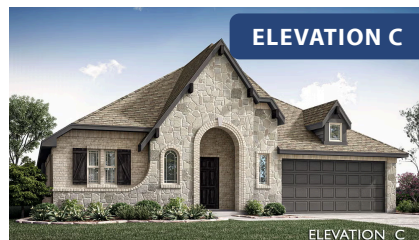

Hawthorne

HOMES FROM
\$420,990

CLASSIC SERIES

HUNTERS RIDGE

1005 NORCROSS COURT, CROWLEY, TX 76036

2,235
SQUARE FEET

4
BEDROOMS

2.0
BATHROOMS

2
CAR GARAGE

ELEVATION A

ELEVATION B

ELEVATION B

ELEVATION C

ELEVATION C

Hawthorne

HUNTERS RIDGE

1005 NORCROSS COURT, CROWLEY, TX 76036

Hawthorne

This brochure is for general informational purposes and is to be used as a guide only. Changes may be made during the development process and floorplans, dimensions, fixtures, fittings, finishes and specifications are subject to change without notice. Window placement, balcony configuration, wardrobe sizes and living areas may vary slightly within each plan type. EQUAL HOUSING OPPORTUNITY