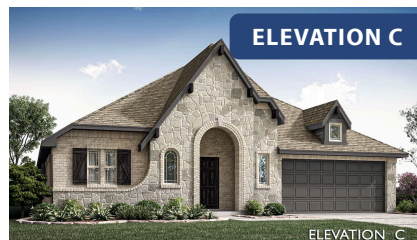

Hawthorne

HOMES FROM
\$420,990

CLASSIC SERIES

HUNTERS RIDGE

1005 NORCROSS COURT, CROWLEY, TX 76036

2,235
SQUARE FEET

3
BEDROOMS

2.0
BATHROOMS

2
CAR GARAGE

ELEVATION A

ELEVATION B

ELEVATION B

ELEVATION C

ELEVATION C

Hawthorne

HUNTERS RIDGE

1005 NORCROSS COURT, CROWLEY, TX 76036

Hawthorne

This brochure is for general informational purposes and is to be used as a guide only. Changes may be made during the development process and floorplans, dimensions, fixtures, fittings, finishes and specifications are subject to change without notice. Window placement, balcony configuration, wardrobe sizes and living areas may vary slightly within each plan type. EQUAL HOUSING OPPORTUNITY