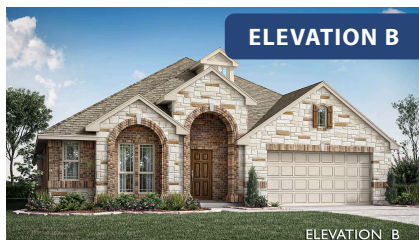

ELEVATION B