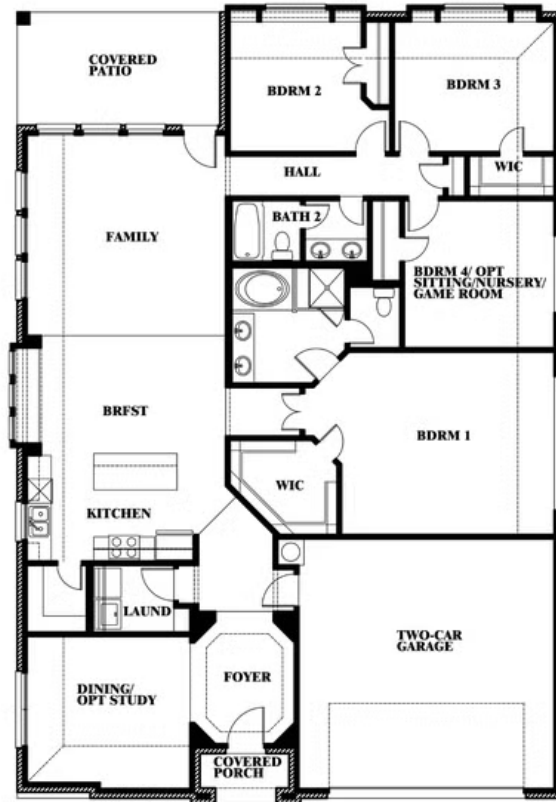

Hawthorne

HUNTERS RIDGE

1005 NORCROSS COURT, CROWLEY, TX 76036

Hawthorne

This brochure is for general informational purposes and is to be used as a guide only. Changes may be made during the development process and floorplans, dimensions, fixtures, fittings, finishes and specifications are subject to change without notice. Window placement, balcony configuration, wardrobe sizes and living areas may vary slightly within each plan type. EQUAL HOUSING OPPORTUNITY