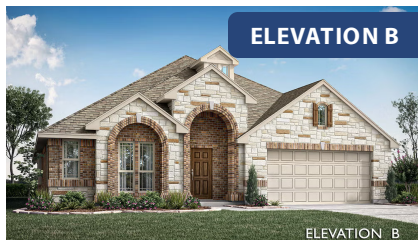

## HUNTERS RIDGE

1005 NORCROSS COURT, CROWLEY, TX 76036

HOMES FROM

**\$420,990**

**2,235**  
SQUARE FEET

**4**  
BEDROOMS

**2.0**  
BATHROOMS

**2**  
CAR GARAGE

**ELEVATION A**

**ELEVATION B**

ELEVATION B

**ELEVATION C**

ELEVATION C