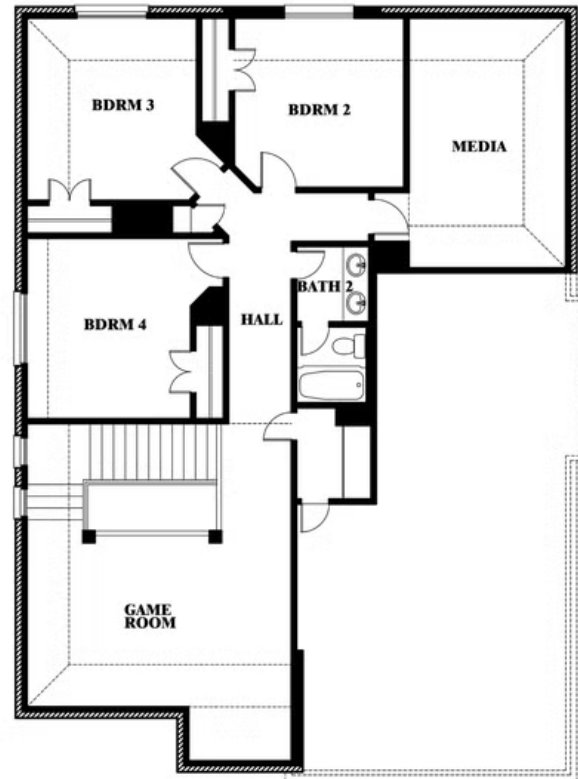

2
CAR GARAGE

Dewberry II

HUNTERS RIDGE

1005 NORCROSS COURT, CROWLEY, TX 76036

Dewberry II

This brochure is for general informational purposes and is to be used as a guide only. Changes may be made during the development process and floorplans, dimensions, fixtures, fittings, finishes and specifications are subject to change without notice. Window placement, balcony configuration, wardrobe sizes and living areas may vary slightly within each plan type. EQUAL HOUSING OPPORTUNITY