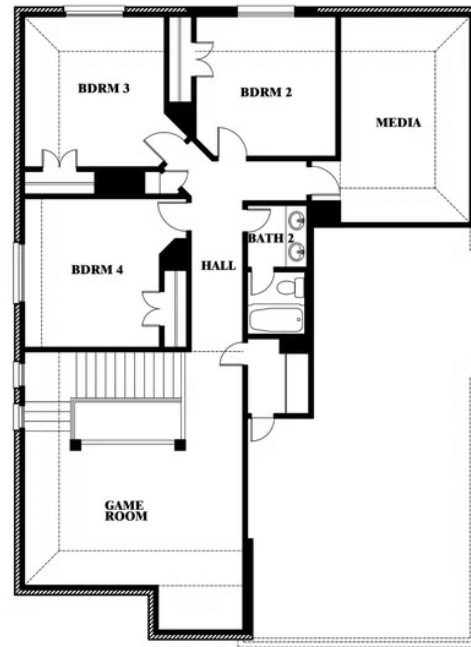

Dewberry II

HUNTERS RIDGE

1005 NORCROSS COURT, CROWLEY, TX 76036

Dewberry II