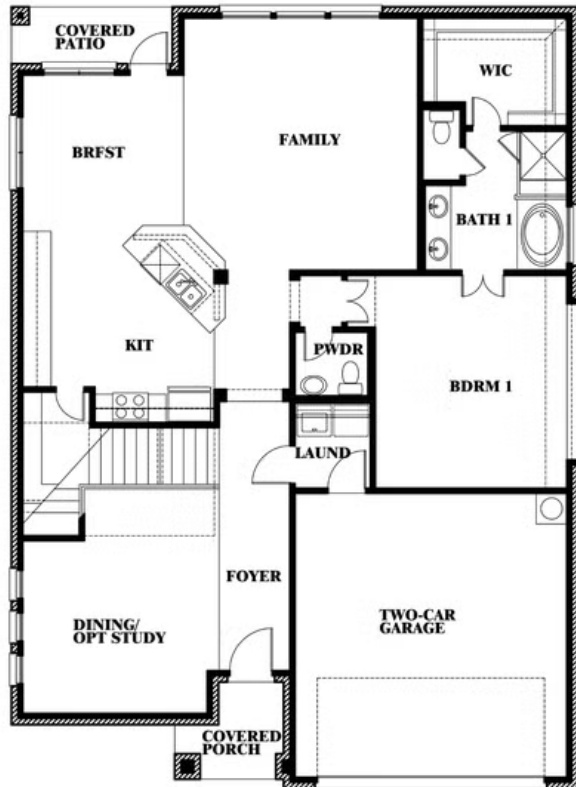

Dewberry II

HOMES FROM
\$471,990

CLASSIC SERIES

HUNTERS RIDGE

1005 NORCROSS COURT, CROWLEY, TX 76036

3,026
SQUARE FEET

4
BEDROOMS

2.5
BATHROOMS

2
CAR GARAGE

Dewberry II

HUNTERS RIDGE

1005 NORCROSS COURT, CROWLEY, TX 76036

Dewberry II

This brochure is for general informational purposes and is to be used as a guide only. Changes may be made during the development process and floorplans, dimensions, fixtures, fittings, finishes and specifications are subject to change without notice. Window placement, balcony configuration, wardrobe sizes and living areas may vary slightly within each plan type. EQUAL HOUSING OPPORTUNITY