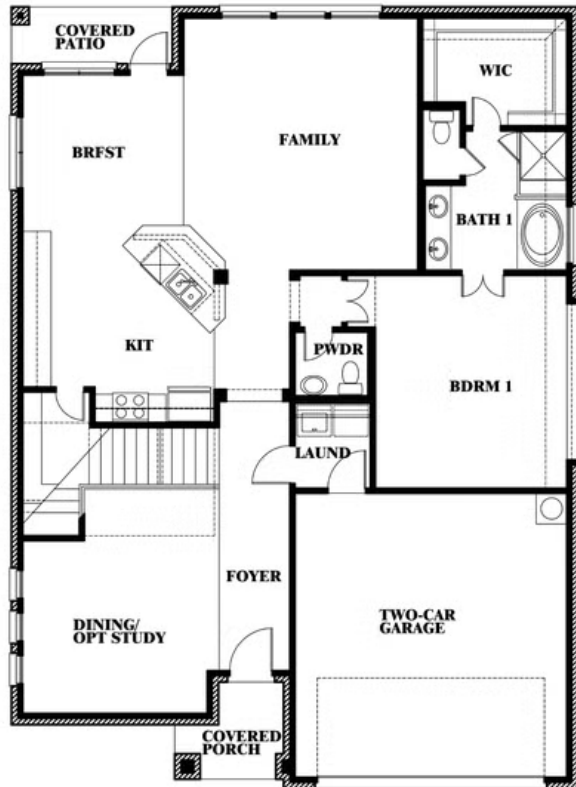

Dewberry

HUNTERS RIDGE

1005 NORCROSS COURT, CROWLEY, TX 76036

Dewberry

This brochure is for general informational purposes and is to be used as a guide only. Changes may be made during the development process and floorplans, dimensions, fixtures, fittings, finishes and specifications are subject to change without notice. Window placement, balcony configuration, wardrobe sizes and living areas may vary slightly within each plan type. EQUAL HOUSING OPPORTUNITY