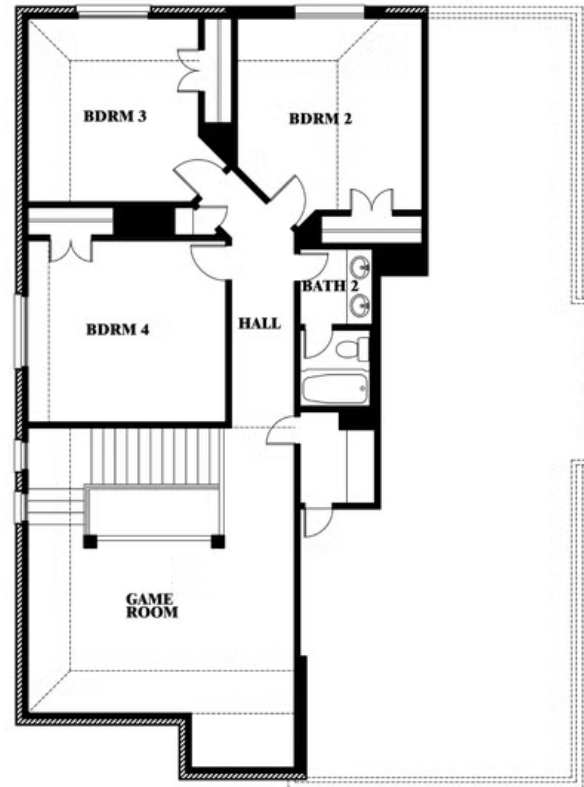

Dewberry

HUNTERS RIDGE

1005 NORCROSS COURT, CROWLEY, TX 76036

Dewberry

This brochure is for general informational purposes and is to be used as a guide only. Changes may be made during the development process and floorplans, dimensions, fixtures, fittings, finishes and specifications are subject to change without notice. Window placement, balcony configuration, wardrobe sizes and living areas may vary slightly within each plan type. EQUAL HOUSING OPPORTUNITY