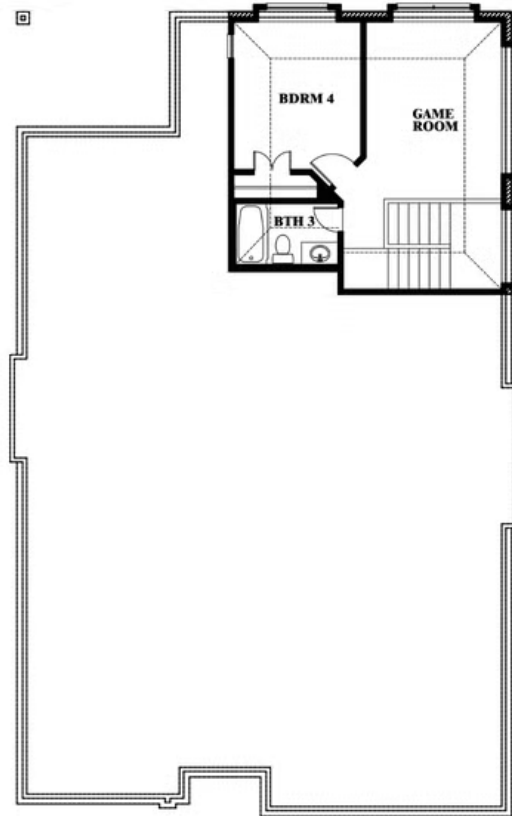

ELEVATION D

ELEVATION E

ELEVATION E

Cypress II

HUNTERS RIDGE

1005 NORCROSS COURT, CROWLEY, TX 76036

Cypress II

This brochure is for general informational purposes and is to be used as a guide only. Changes may be made during the development process and floorplans, dimensions, fixtures, fittings, finishes and specifications are subject to change without notice. Window placement, balcony configuration, wardrobe sizes and living areas may vary slightly within each plan type. EQUAL HOUSING OPPORTUNITY