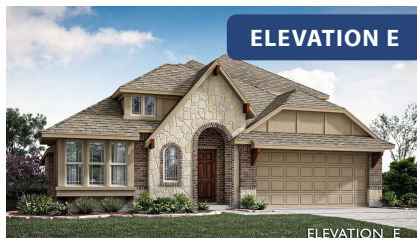

Cypress II

HOMES FROM
\$438,990

CLASSIC SERIES

HUNTERS RIDGE

1005 NORCROSS COURT, CROWLEY, TX 76036

2,454
SQUARE FEET

4
BEDROOMS

3.0
BATHROOMS

2
CAR GARAGE

Cypress II

HUNTERS RIDGE

1005 NORCROSS COURT, CROWLEY, TX 76036

Cypress II

This brochure is for general informational purposes and is to be used as a guide only. Changes may be made during the development process and floorplans, dimensions, fixtures, fittings, finishes and specifications are subject to change without notice. Window placement, balcony configuration, wardrobe sizes and living areas may vary slightly within each plan type. EQUAL HOUSING OPPORTUNITY