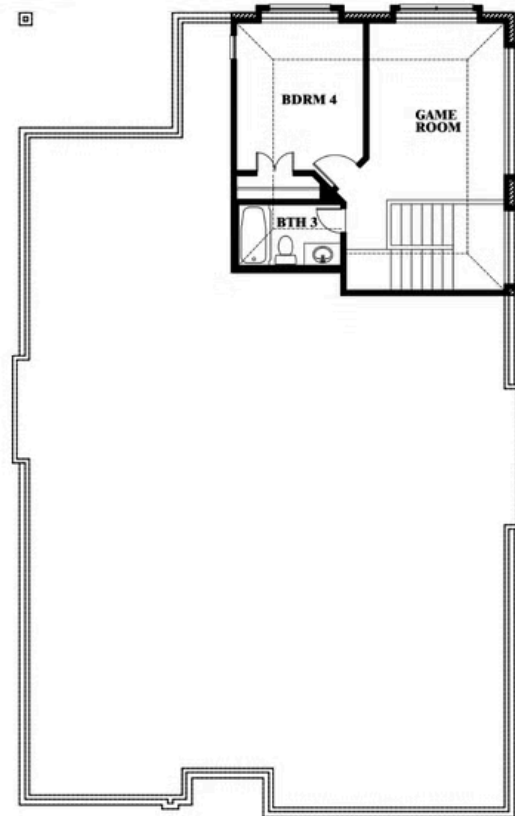

2
CAR GARAGE

Cypress II

HUNTERS RIDGE

1005 NORCROSS COURT, CROWLEY, TX 76036

Cypress II

This brochure is for general informational purposes and is to be used as a guide only. Changes may be made during the development process and floorplans, dimensions, fixtures, fittings, finishes and specifications are subject to change without notice. Window placement, balcony configuration, wardrobe sizes and living areas may vary slightly within each plan type. EQUAL HOUSING OPPORTUNITY