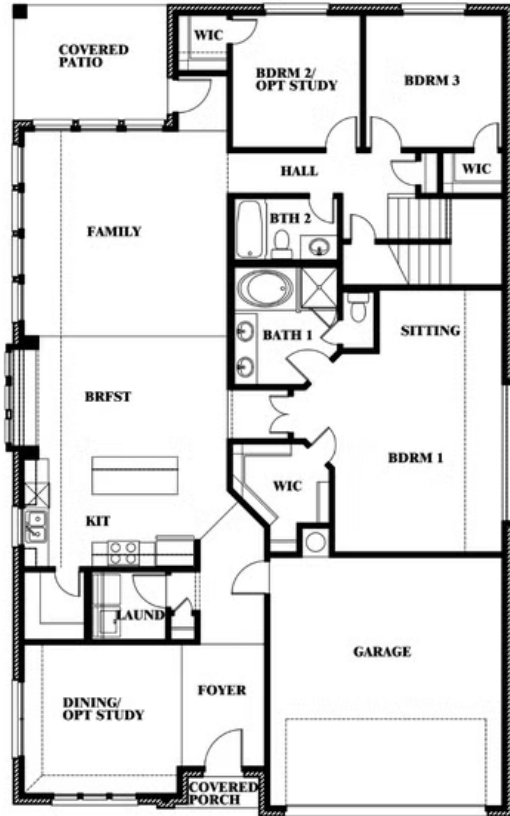

3.0
BATHROOMS

2
CAR GARAGE

ELEVATION F

ELEVATION B

ELEVATION B

ELEVATION C

ELEVATION C

ELEVATION D

ELEVATION D

ELEVATION E

ELEVATION E

Cypress II

HUNTERS RIDGE

1005 NORCROSS COURT, CROWLEY, TX 76036

Cypress II

This brochure is for general informational purposes and is to be used as a guide only. Changes may be made during the development process and floorplans, dimensions, fixtures, fittings, finishes and specifications are subject to change without notice. Window placement, balcony configuration, wardrobe sizes and living areas may vary slightly within each plan type. EQUAL HOUSING OPPORTUNITY