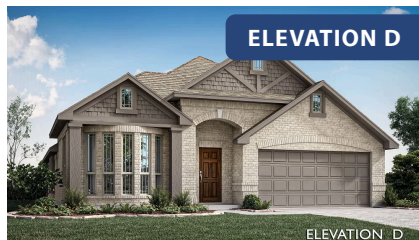

Cypress

HOMES FROM
\$399,990

CLASSIC SERIES

HUNTERS RIDGE

1005 NORCROSS COURT, CROWLEY, TX 76036

2,038
SQUARE FEET

4
BEDROOMS

2.0
BATHROOMS

2
CAR GARAGE

ELEVATION E

Document generated Feb 5, 2025. Prices, plans, square footage, features and materials are subject to change at any time without notice and vary among communities. Listed prices are for informational purposes only, are not binding, and do not create any contractual obligation(s). The price of any home is dependent on numerous factors, all of which are unique to a specific home, and is not guaranteed until specified in a binding contract. Pricing of elevations and additional optional beds/baths vary per plan. Some plans require a premium homesite. Please ask the Community Manager for details. Renderings of homes are artist concepts and may not reflect exact colors and materials.