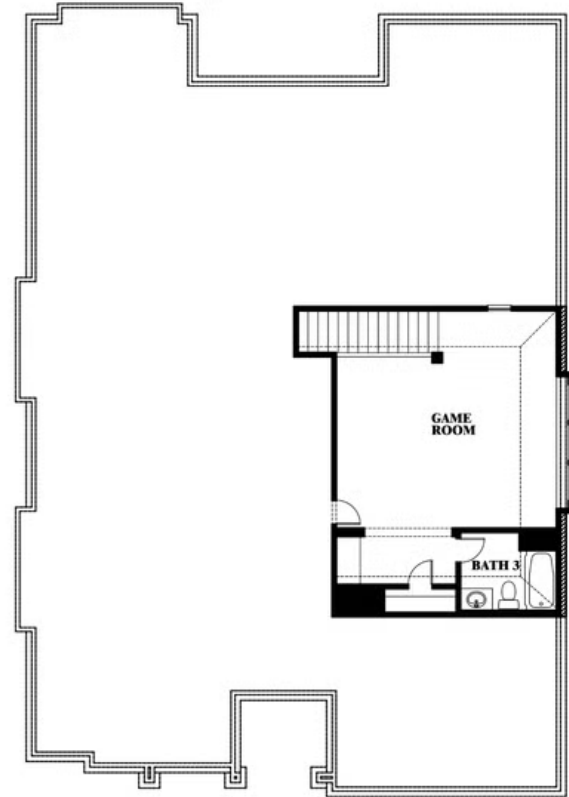

Carolina II

HOMES FROM
\$480,990

CLASSIC SERIES

HUNTERS RIDGE

1005 NORCROSS COURT, CROWLEY, TX 76036

2,771
SQUARE FEET

3
BEDROOMS

3.0
BATHROOMS

2
CAR GARAGE

Carolina II

HUNTERS RIDGE

1005 NORCROSS COURT, CROWLEY, TX 76036

Carolina II

This brochure is for general informational purposes and is to be used as a guide only. Changes may be made during the development process and floorplans, dimensions, fixtures, fittings, finishes and specifications are subject to change without notice. Window placement, balcony configuration, wardrobe sizes and living areas may vary slightly within each plan type. EQUAL HOUSING OPPORTUNITY

Carolina II

HUNTERS RIDGE

1005 NORCROSS COURT, CROWLEY, TX 76036

Carolina II with Media Room

This brochure is for general informational purposes and is to be used as a guide only. Changes may be made during the development process and floorplans, dimensions, fixtures, fittings, finishes and specifications are subject to change without notice. Window placement, balcony configuration, wardrobe sizes and living areas may vary slightly within each plan type. EQUAL HOUSING OPPORTUNITY