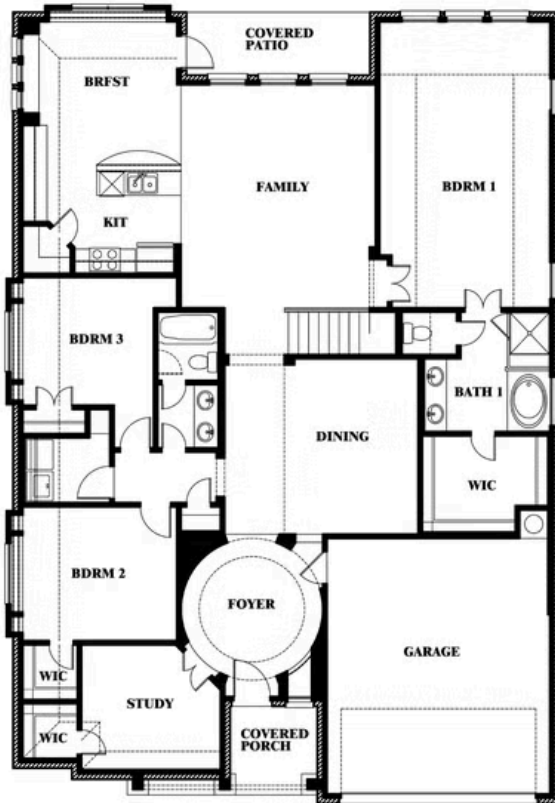

This brochure is for general informational purposes and is to be used as a guide only. Changes may be made during the development process and floorplans, dimensions, fixtures, fittings, finishes and specifications are subject to change without notice. Window placement, balcony configuration, wardrobe sizes and living areas may vary slightly within each plan type. EQUAL HOUSING OPPORTUNITY

Carolina II

HUNTERS RIDGE

1005 NORCROSS COURT, CROWLEY, TX 76036

Carolina II with Media Room

This brochure is for general informational purposes and is to be used as a guide only. Changes may be made during the development process and floorplans, dimensions, fixtures, fittings, finishes and specifications are subject to change without notice. Window placement, balcony configuration, wardrobe sizes and living areas may vary slightly within each plan type. EQUAL HOUSING OPPORTUNITY