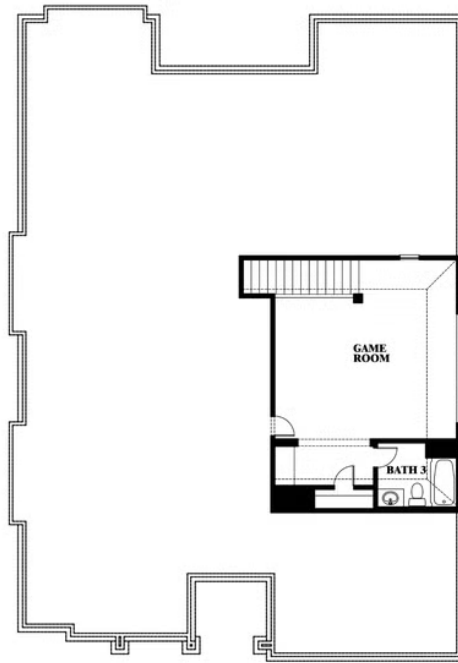

Carolina II

HUNTERS RIDGE

1005 NORCROSS COURT, CROWLEY, TX 76036

Carolina II