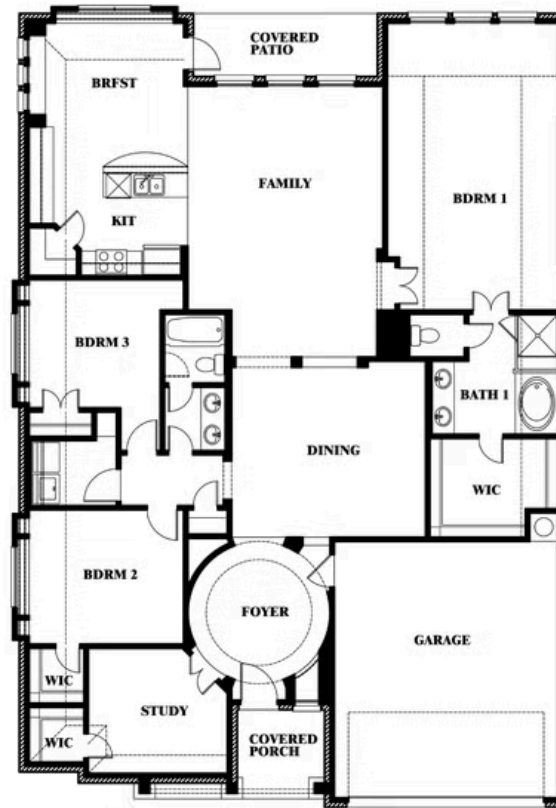

Carolina

HUNTERS RIDGE

1005 NORCROSS COURT, CROWLEY, TX 76036

Carolina

This brochure is for general informational purposes and is to be used as a guide only. Changes may be made during the development process and floorplans, dimensions, fixtures, fittings, finishes and specifications are subject to change without notice. Window placement, balcony configuration, wardrobe sizes and living areas may vary slightly within each plan type. EQUAL HOUSING OPPORTUNITY