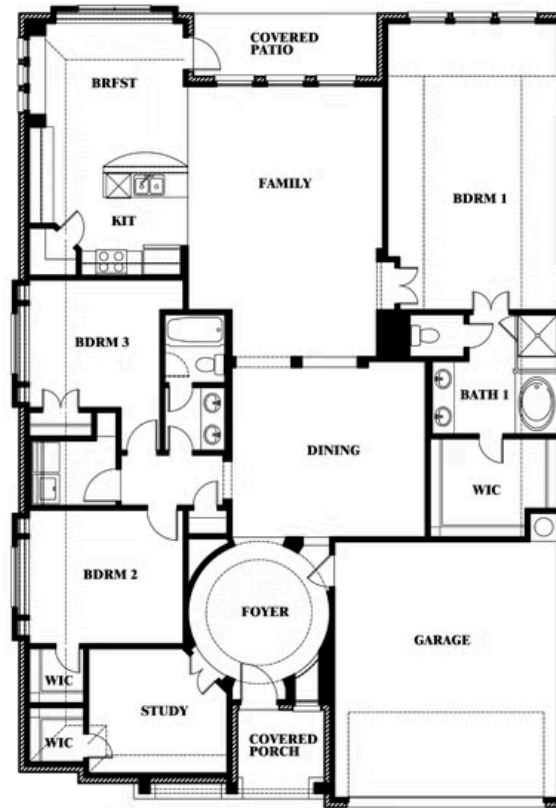

2
CAR GARAGE

ELEVATION C

Carolina

HUNTERS RIDGE

1005 NORCROSS COURT, CROWLEY, TX 76036

Carolina

This brochure is for general informational purposes and is to be used as a guide only. Changes may be made during the development process and floorplans, dimensions, fixtures, fittings, finishes and specifications are subject to change without notice. Window placement, balcony configuration, wardrobe sizes and living areas may vary slightly within each plan type. EQUAL HOUSING OPPORTUNITY