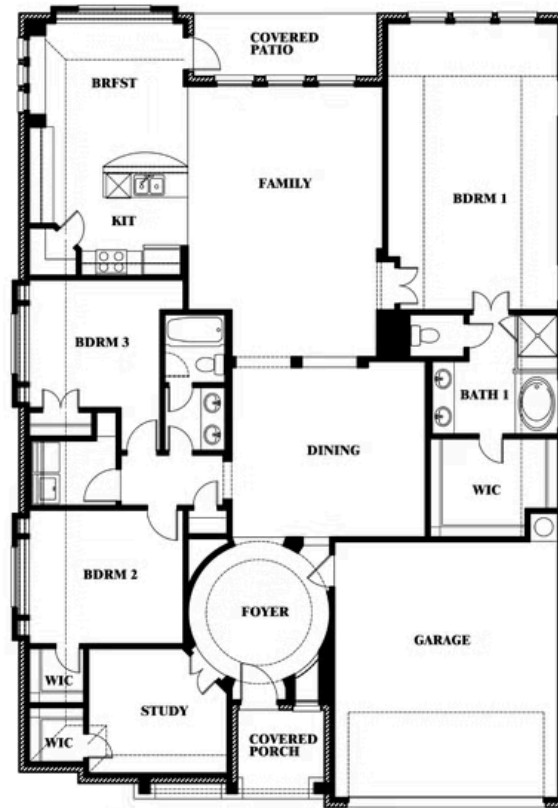

Carolina

HUNTERS RIDGE

1005 NORCROSS COURT, CROWLEY, TX 76036

Carolina

This brochure is for general informational purposes and is to be used as a guide only. Changes may be made during the development process and floorplans, dimensions, fixtures, fittings, finishes and specifications are subject to change without notice. Window placement, balcony configuration, wardrobe sizes and living areas may vary slightly within each plan type. EQUAL HOUSING OPPORTUNITY