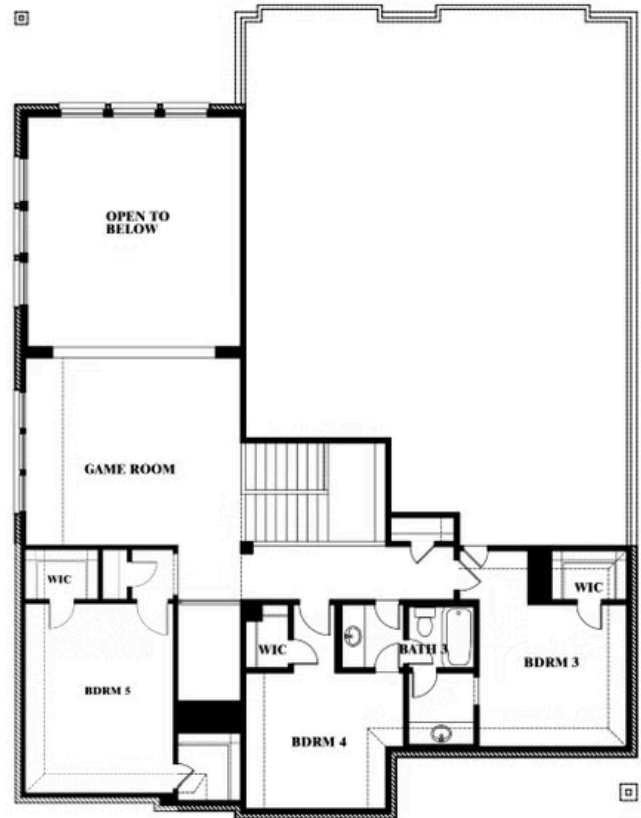

Bellflower II

HOMES FROM
\$552,990

CLASSIC SERIES

HUNTERS RIDGE

1005 NORCROSS COURT, CROWLEY, TX 76036

3,774
SQUARE FEET

4
BEDROOMS

3.5
BATHROOMS

2
CAR GARAGE

Bellflower II

HUNTERS RIDGE

1005 NORCROSS COURT, CROWLEY, TX 76036

Bellflower II

This brochure is for general informational purposes and is to be used as a guide only. Changes may be made during the development process and floorplans, dimensions, fixtures, fittings, finishes and specifications are subject to change without notice. Window placement, balcony configuration, wardrobe sizes and living areas may vary slightly within each plan type. EQUAL HOUSING OPPORTUNITY

Bellflower II

HUNTERS RIDGE

1005 NORCROSS COURT, CROWLEY, TX 76036

Bellflower II Opt. Bed 5 at Media

This brochure is for general informational purposes and is to be used as a guide only. Changes may be made during the development process and floorplans, dimensions, fixtures, fittings, finishes and specifications are subject to change without notice. Window placement, balcony configuration, wardrobe sizes and living areas may vary slightly within each plan type. EQUAL HOUSING OPPORTUNITY

Bellflower II

HUNTERS RIDGE

1005 NORCROSS COURT, CROWLEY, TX 76036

Bellflower II Opt. Bed 5/Bath 4 at Media

This brochure is for general informational purposes and is to be used as a guide only. Changes may be made during the development process and floorplans, dimensions, fixtures, fittings, finishes and specifications are subject to change without notice. Window placement, balcony configuration, wardrobe sizes and living areas may vary slightly within each plan type. EQUAL HOUSING OPPORTUNITY