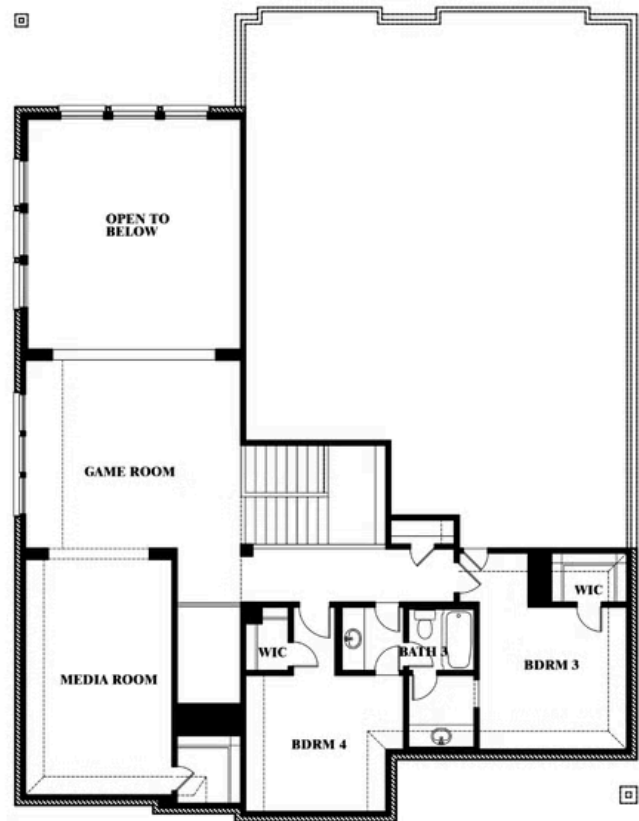

Bellflower II

HOMES FROM
\$552,990

CLASSIC SERIES

HUNTERS RIDGE

1005 NORCROSS COURT, CROWLEY, TX 76036

3,774
SQUARE FEET

4
BEDROOMS

3.5
BATHROOMS

2
CAR GARAGE

Bellflower II

HUNTERS RIDGE

1005 NORCROSS COURT, CROWLEY, TX 76036

Bellflower II

This brochure is for general informational purposes and is to be used as a guide only. Changes may be made during the development process and floorplans, dimensions, fixtures, fittings, finishes and specifications are subject to change without notice. Window placement, balcony configuration, wardrobe sizes and living areas may vary slightly within each plan type. EQUAL HOUSING OPPORTUNITY

Bellflower II

HUNTERS RIDGE

1005 NORCROSS COURT, CROWLEY, TX 76036

Bellflower II Opt. Bed 5 at Media

This brochure is for general informational purposes and is to be used as a guide only. Changes may be made during the development process and floorplans, dimensions, fixtures, fittings, finishes and specifications are subject to change without notice. Window placement, balcony configuration, wardrobe sizes and living areas may vary slightly within each plan type. EQUAL HOUSING OPPORTUNITY

Bellflower II

HUNTERS RIDGE

1005 NORCROSS COURT, CROWLEY, TX 76036

Bellflower II Opt. Bed 5/Bath 4 at Media

This brochure is for general informational purposes and is to be used as a guide only. Changes may be made during the development process and floorplans, dimensions, fixtures, fittings, finishes and specifications are subject to change without notice. Window placement, balcony configuration, wardrobe sizes and living areas may vary slightly within each plan type. EQUAL HOUSING OPPORTUNITY