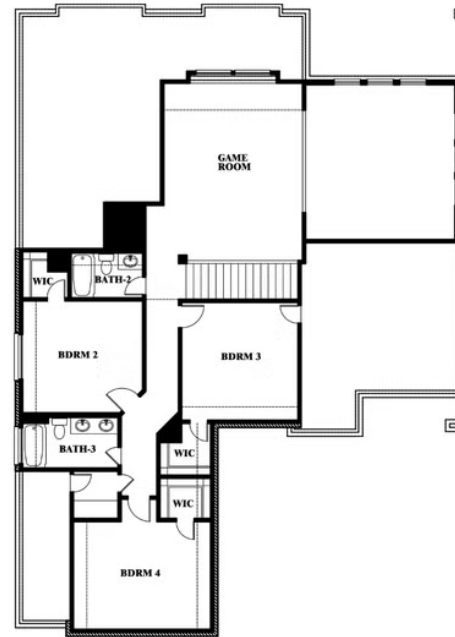

Spring Cress

EAST OAK CREEK

112 SWEETWATER DRIVE, COMMERCE, TX 75428

Spring Cress