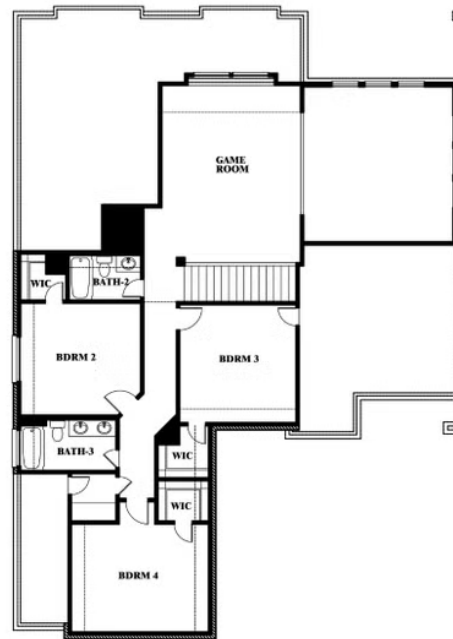

Spring Cress

EAST OAK CREEK

112 SWEETWATER DRIVE, COMMERCE, TX 75428

Spring Cress Opt. Bed 6 & Bath 5 at Media