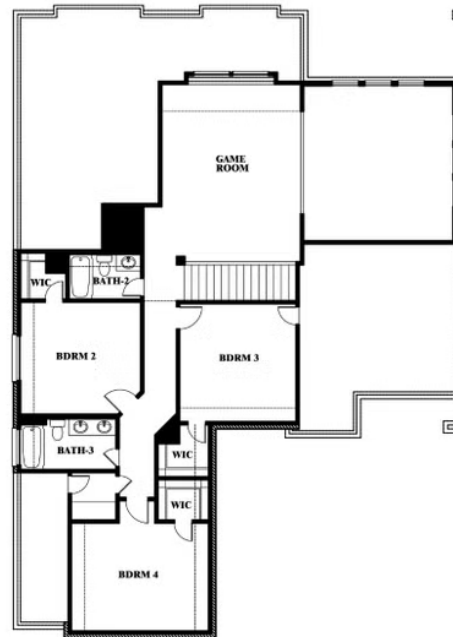

Spring Cress

EAST OAK CREEK

112 SWEETWATER DRIVE, COMMERCE, TX 75428

Spring Cress Opt. Mini Garage at Dining