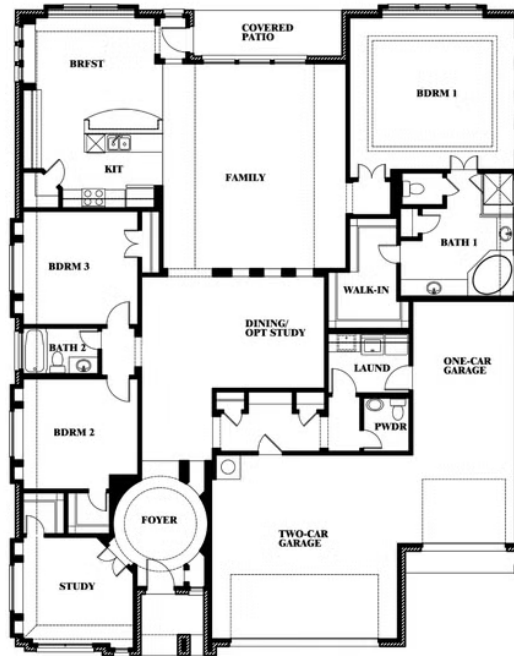

Primrose FE

EAST OAK CREEK

112 SWEETWATER DRIVE, COMMERCE, TX 75428

Primrose FE