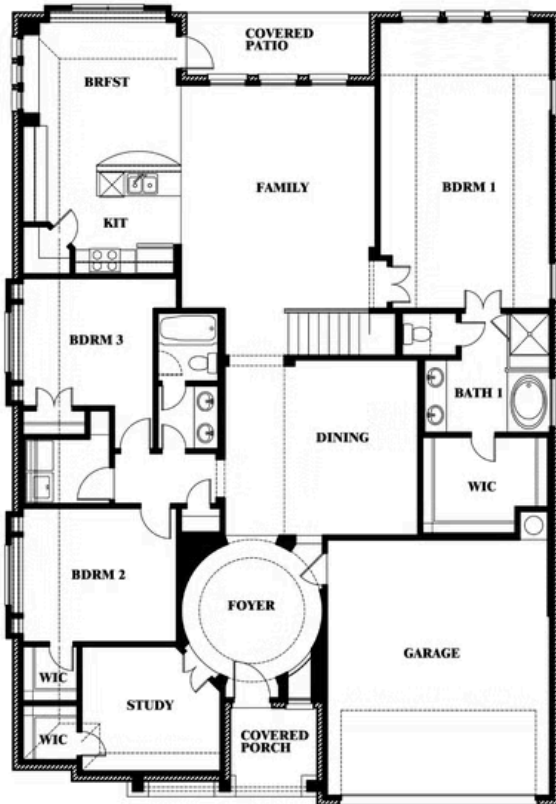

112 Sweetwater Drive

COMMERCE, TX 75428

EAST OAK CREEK

CAROLINA IV FLOOR PLAN

Sales Model**3291**
SQUARE FEET**4**
BEDROOMS**3.0**
BATHROOMS**2.5**
CAR GARAGE

Document generated Mar 30, 2025. Prices, plans, square footage, features and materials are subject to change at any time without notice and vary among communities. Listed prices are for informational purposes only, are not binding, and do not create any contractual obligation(s). The price of any home is dependent on numerous factors, all of which are unique to a specific home, and is not guaranteed until specified in a binding contract. Pricing of elevations and additional optional beds/baths vary per plan. Some plans require a premium homesite. Please ask the Community Manager for details. Renderings of homes are artist concepts and may not reflect exact colors and materials.

112 Sweetwater Drive

COMMERCE, TX 75428

CAROLINA IV FLOOR PLAN

Carolina IV

This brochure is for general informational purposes and is to be used as a guide only. Changes may be made during the development process and floorplans, dimensions, fixtures, fittings, finishes and specifications are subject to change without notice. Window placement, balcony configuration, wardrobe sizes and living areas may vary slightly within each plan type. EQUAL HOUSING OPPORTUNITY