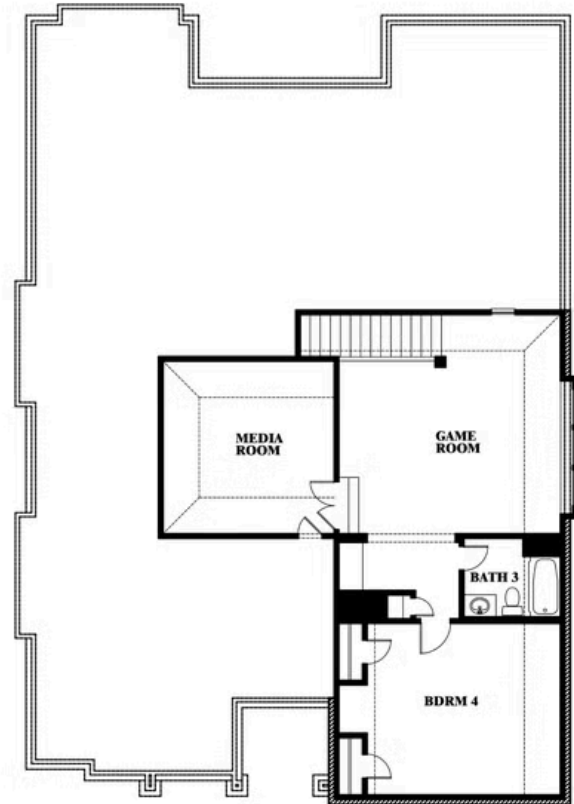

112 Sweetwater Drive

COMMERCE, TX 75428

EAST OAK CREEK

CAROLINA IV FLOOR PLAN

Sales Model**3291**
SQUARE FEET**4**
BEDROOMS**3.0**
BATHROOMS**2.5**
CAR GARAGE

Document generated Mar 30, 2025. Prices, plans, square footage, features and materials are subject to change at any time without notice and vary among communities. Listed prices are for informational purposes only, are not binding, and do not create any contractual obligation(s). The price of any home is dependent on numerous factors, all of which are unique to a specific home, and is not guaranteed until specified in a binding contract. Pricing of elevations and additional optional beds/baths vary per plan. Some plans require a premium homesite. Please ask the Community Manager for details. Renderings of homes are artist concepts and may not reflect exact colors and materials.

112 Sweetwater Drive

COMMERCE, TX 75428

CAROLINA IV FLOOR PLAN

Carolina IV

This brochure is for general informational purposes and is to be used as a guide only. Changes may be made during the development process and floorplans, dimensions, fixtures, fittings, finishes and specifications are subject to change without notice. Window placement, balcony configuration, wardrobe sizes and living areas may vary slightly within each plan type. EQUAL HOUSING OPPORTUNITY