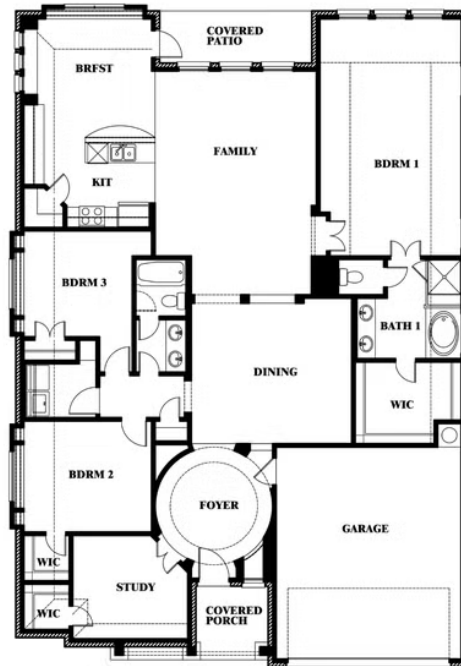

Carolina

EAST OAK CREEK

112 SWEETWATER DRIVE, COMMERCE, TX 75428

Carolina