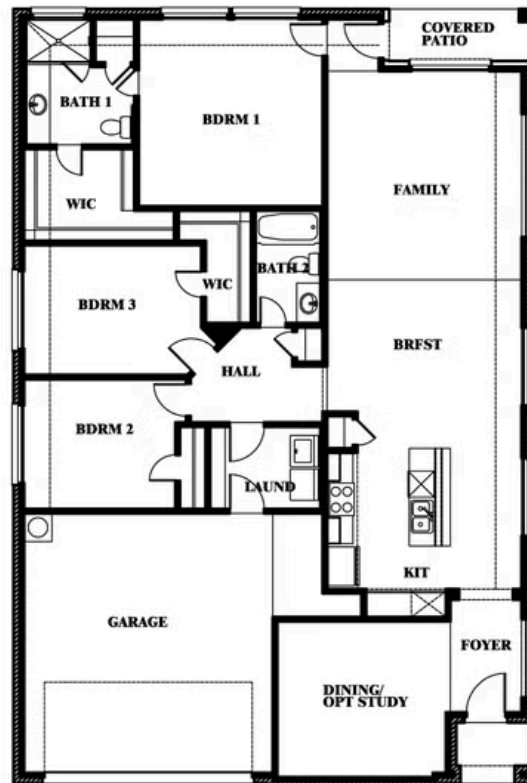

Willow

HOMES FROM
\$295,990

ELEMENTS SERIES

EAST OAK CREEK ELEMENTS

112 SWEETWATER DRIVE, COMMERCE, TX 75428

1,845
SQUARE FEET

3
BEDROOMS

2.0
BATHROOMS

Willow

EAST OAK CREEK ELEMENTS

112 SWEETWATER DRIVE, COMMERCE, TX 75428

Willow

This brochure is for general informational purposes and is to be used as a guide only. Changes may be made during the development process and floorplans, dimensions, fixtures, fittings, finishes and specifications are subject to change without notice. Window placement, balcony configuration, wardrobe sizes and living areas may vary slightly within each plan type. EQUAL HOUSING OPPORTUNITY