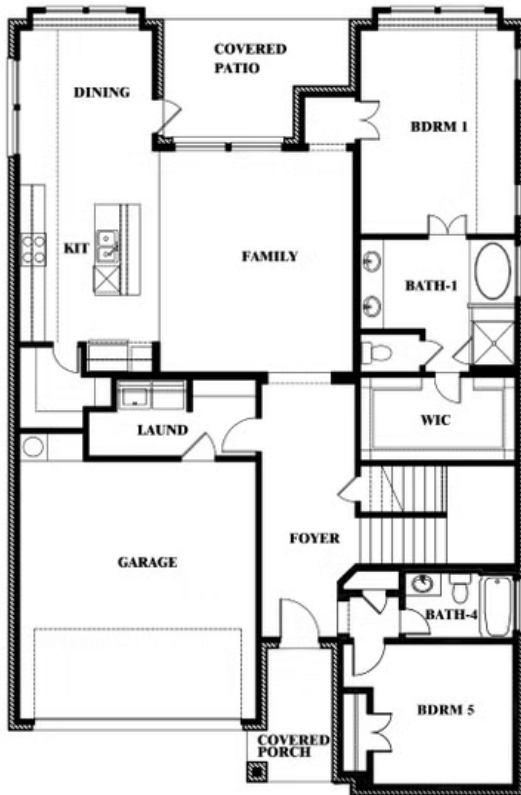

Violet

HOMES FROM
\$378,990

CLASSIC SERIES

EAST OAK CREEK 60-65

112 SWEETWATER DRIVE, COMMERCE, TX 75428

2,381
SQUARE FEET

3
BEDROOMS

2.5
BATHROOMS

ELEVATION D

ELEVATION D

Violet

VIOLET FLOOR PLAN

EAST OAK CREEK 60-65

112 SWEETWATER DRIVE, COMMERCE, TX 75428

Violet

This brochure is for general informational purposes and is to be used as a guide only. Changes may be made during the development process and floorplans, dimensions, fixtures, fittings, finishes and specifications are subject to change without notice. Window placement, balcony configuration, wardrobe sizes and living areas may vary slightly within each plan type. EQUAL HOUSING OPPORTUNITY

Violet

EAST OAK CREEK 60-65

112 SWEETWATER DRIVE, COMMERCE, TX 75428

VIOLET FLOOR PLAN WITH OPTIONAL BEDROOM AT STUDY

Violet Opt. Bed 5 & Bath 4 at Study

This brochure is for general informational purposes and is to be used as a guide only. Changes may be made during the development process and floorplans, dimensions, fixtures, fittings, finishes and specifications are subject to change without notice. Window placement, balcony configuration, wardrobe sizes and living areas may vary slightly within each plan type. EQUAL HOUSING OPPORTUNITY