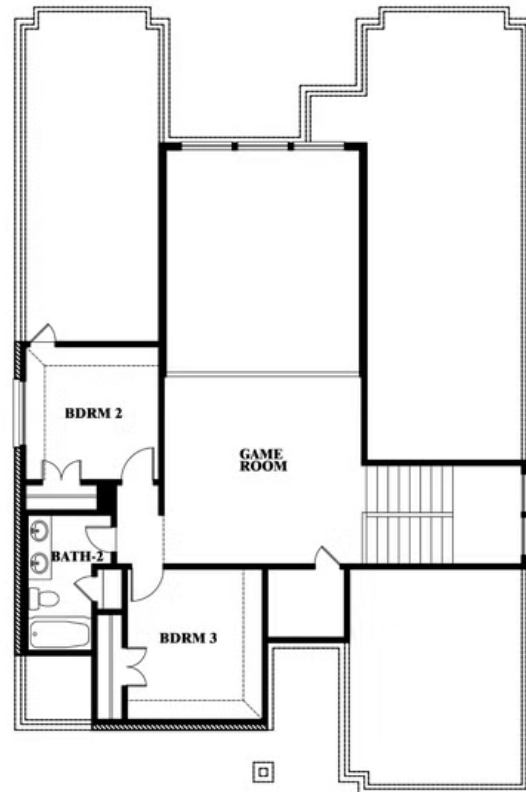

Violet

HOMES FROM
\$378,990

CLASSIC SERIES

EAST OAK CREEK 60-65

112 SWEETWATER DRIVE, COMMERCE, TX 75428

2,381
SQUARE FEET

3
BEDROOMS

2.5
BATHROOMS

ELEVATION D

ELEVATION D

Violet

VIOLET FLOOR PLAN

EAST OAK CREEK 60-65

112 SWEETWATER DRIVE, COMMERCE, TX 75428

Violet

This brochure is for general informational purposes and is to be used as a guide only. Changes may be made during the development process and floorplans, dimensions, fixtures, fittings, finishes and specifications are subject to change without notice. Window placement, balcony configuration, wardrobe sizes and living areas may vary slightly within each plan type. EQUAL HOUSING OPPORTUNITY

Violet

EAST OAK CREEK 60-65

112 SWEETWATER DRIVE, COMMERCE, TX 75428

VIOLET FLOOR PLAN WITH OPTIONAL BEDROOM AT STUDY

Violet Opt. Bed 5 & Bath 4 at Study

This brochure is for general informational purposes and is to be used as a guide only. Changes may be made during the development process and floorplans, dimensions, fixtures, fittings, finishes and specifications are subject to change without notice. Window placement, balcony configuration, wardrobe sizes and living areas may vary slightly within each plan type. EQUAL HOUSING OPPORTUNITY