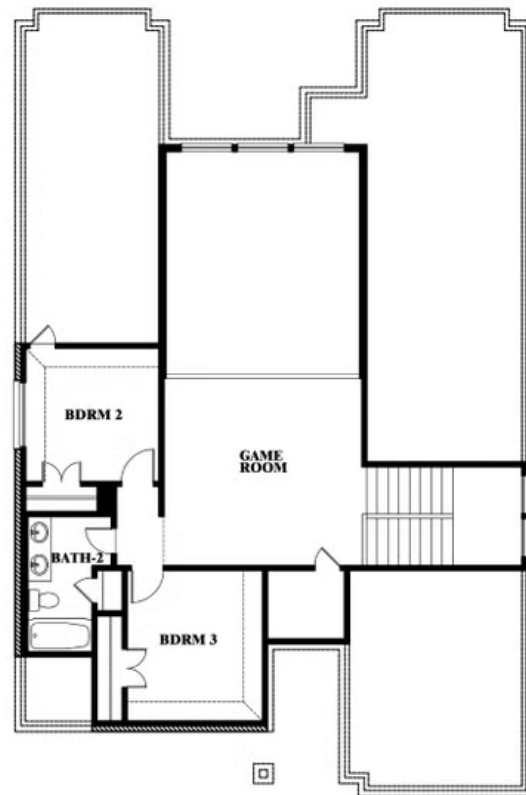

ELEVATION D

ELEVATION D

Violet

VIOLET FLOOR PLAN

EAST OAK CREEK 60-65

112 SWEETWATER DRIVE, COMMERCE, TX 75428

Violet

This brochure is for general informational purposes and is to be used as a guide only. Changes may be made during the development process and floorplans, dimensions, fixtures, fittings, finishes and specifications are subject to change without notice. Window placement, balcony configuration, wardrobe sizes and living areas may vary slightly within each plan type. EQUAL HOUSING OPPORTUNITY

Violet

EAST OAK CREEK 60-65

112 SWEETWATER DRIVE, COMMERCE, TX 75428

VIOLET FLOOR PLAN WITH OPTIONAL BEDROOM AT STUDY

Violet Opt. Bed 5 & Bath 4 at Study

This brochure is for general informational purposes and is to be used as a guide only. Changes may be made during the development process and floorplans, dimensions, fixtures, fittings, finishes and specifications are subject to change without notice. Window placement, balcony configuration, wardrobe sizes and living areas may vary slightly within each plan type. EQUAL HOUSING OPPORTUNITY