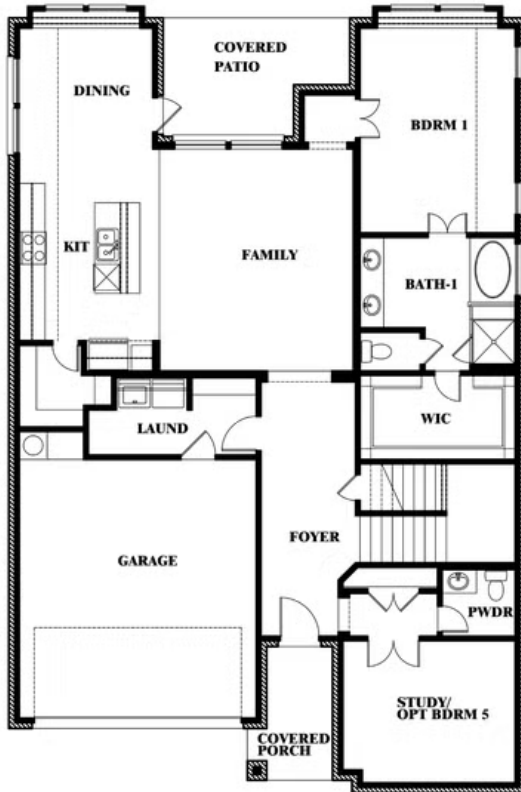

Violet

HOMES FROM
\$378,990

CLASSIC SERIES

EAST OAK CREEK 60-65

112 SWEETWATER DRIVE, COMMERCE, TX 75428

2,381
SQUARE FEET

3
BEDROOMS

2.5
BATHROOMS

2
CAR GARAGE

ELEVATION A

ELEVATION AS

ELEVATION AS

ELEVATION B

ELEVATION B

ELEVATION C

ELEVATION C

ELEVATION D

ELEVATION D

Violet

VIOLET FLOOR PLAN

EAST OAK CREEK 60-65

112 SWEETWATER DRIVE, COMMERCE, TX 75428

Violet

This brochure is for general informational purposes and is to be used as a guide only. Changes may be made during the development process and floorplans, dimensions, fixtures, fittings, finishes and specifications are subject to change without notice. Window placement, balcony configuration, wardrobe sizes and living areas may vary slightly within each plan type. EQUAL HOUSING OPPORTUNITY

Violet

EAST OAK CREEK 60-65

112 SWEETWATER DRIVE, COMMERCE, TX 75428

VIOLET FLOOR PLAN WITH OPTIONAL BEDROOM AT STUDY

Violet Opt. Bed 5 & Bath 4 at Study

This brochure is for general informational purposes and is to be used as a guide only. Changes may be made during the development process and floorplans, dimensions, fixtures, fittings, finishes and specifications are subject to change without notice. Window placement, balcony configuration, wardrobe sizes and living areas may vary slightly within each plan type. EQUAL HOUSING OPPORTUNITY