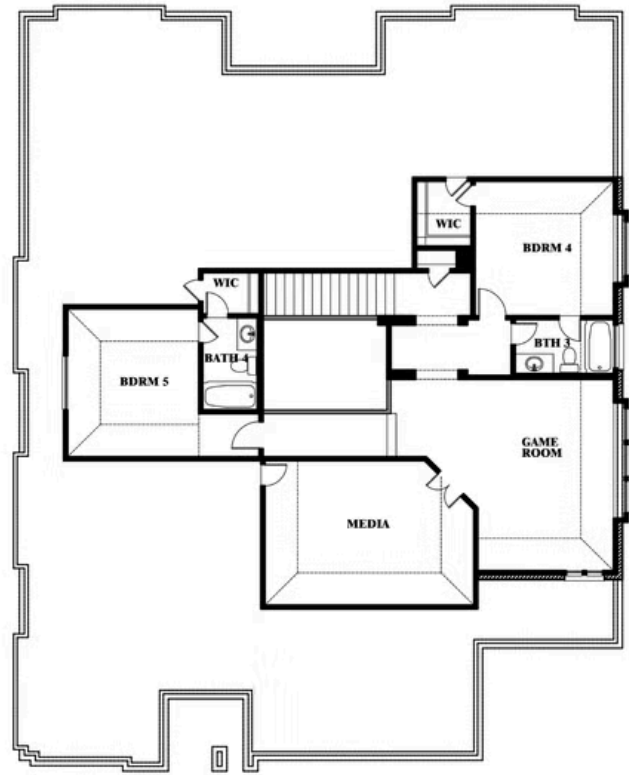

Primrose FE VI

EAST OAK CREEK 60-65

112 SWEETWATER DRIVE, COMMERCE, TX 75428

Primrose FE VI

This brochure is for general informational purposes and is to be used as a guide only. Changes may be made during the development process and floorplans, dimensions, fixtures, fittings, finishes and specifications are subject to change without notice. Window placement, balcony configuration, wardrobe sizes and living areas may vary slightly within each plan type. EQUAL HOUSING OPPORTUNITY

Document generated Mar 14, 2025. Prices, plans, square footage, features and materials are subject to change at any time without notice and vary among communities. Listed prices are for informational purposes only, are not binding, and do not create any contractual obligation(s). The price of any home is dependent on numerous factors, all of which are unique to a specific home, and is not guaranteed until specified in a binding contract. Pricing of elevations and additional optional beds/baths vary per plan. Some plans require a premium homesite. Please ask the Community Manager for details. Renderings of homes are artist concepts and may not reflect exact colors and materials.