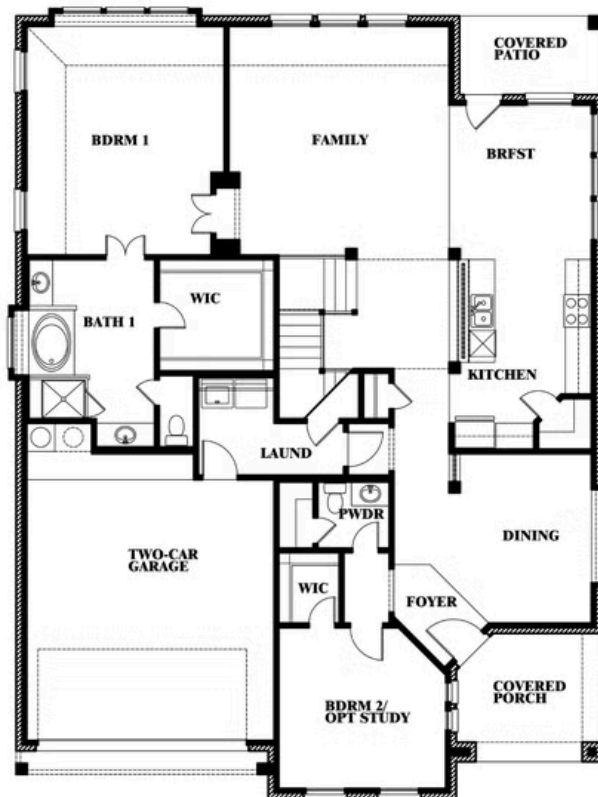

Magnolia II

HOMES FROM
\$422,990

CLASSIC SERIES

EAST OAK CREEK 60-65

112 SWEETWATER DRIVE, COMMERCE, TX 75428

3,430
SQUARE FEET

4
BEDROOMS

2.5
BATHROOMS

Magnolia II

EAST OAK CREEK 60-65

112 SWEETWATER DRIVE, COMMERCE, TX 75428

MAGNOLIA II FLOOR PLAN

Magnolia II

This brochure is for general informational purposes and is to be used as a guide only. Changes may be made during the development process and floorplans, dimensions, fixtures, fittings, finishes and specifications are subject to change without notice. Window placement, balcony configuration, wardrobe sizes and living areas may vary slightly within each plan type. EQUAL HOUSING OPPORTUNITY