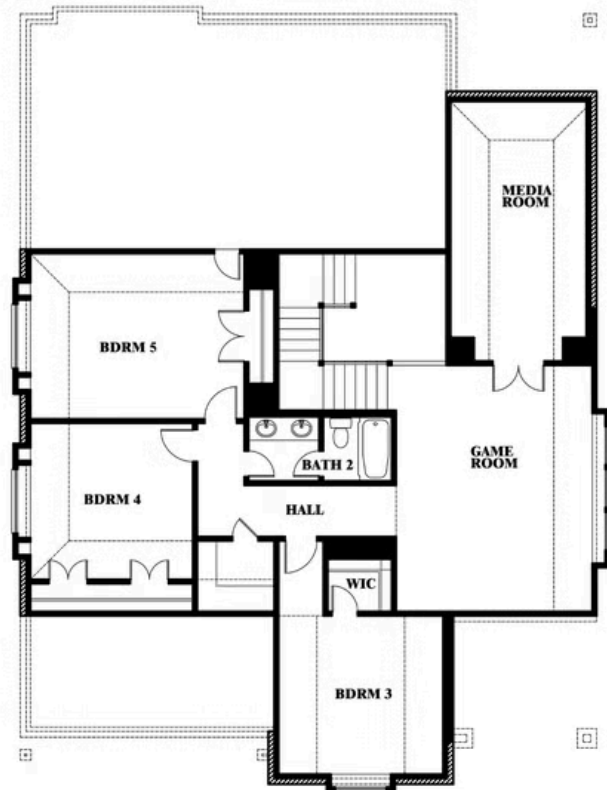

Magnolia II

HOMES FROM
\$422,990

CLASSIC SERIES

EAST OAK CREEK 60-65

112 SWEETWATER DRIVE, COMMERCE, TX 75428

3,430
SQUARE FEET

4
BEDROOMS

2.5
BATHROOMS

Magnolia II

EAST OAK CREEK 60-65

112 SWEETWATER DRIVE, COMMERCE, TX 75428

MAGNOLIA II FLOOR PLAN

Magnolia II

This brochure is for general informational purposes and is to be used as a guide only. Changes may be made during the development process and floorplans, dimensions, fixtures, fittings, finishes and specifications are subject to change without notice. Window placement, balcony configuration, wardrobe sizes and living areas may vary slightly within each plan type. EQUAL HOUSING OPPORTUNITY