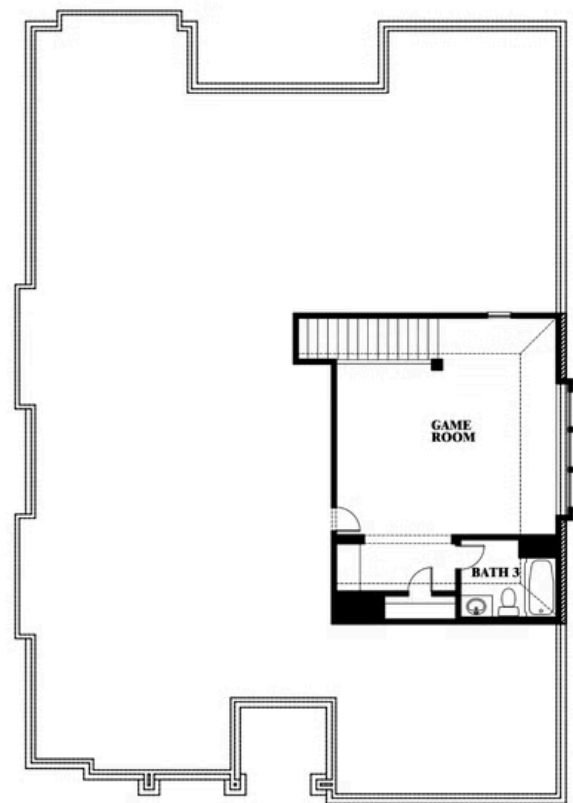

Carolina II

HOMES FROM
\$392,990

CLASSIC SERIES

EAST OAK CREEK 60-65

112 SWEETWATER DRIVE, COMMERCE, TX 75428

2,771
SQUARE FEET

3
BEDROOMS

3.0
BATHROOMS

2
CAR GARAGE

ELEVATION D

ELEVATION A

ELEVATION A

ELEVATION AS

ELEVATION AS

ELEVATION C

ELEVATION C

Carolina II

EAST OAK CREEK 60-65

112 SWEETWATER DRIVE, COMMERCE, TX 75428

Carolina II

This brochure is for general informational purposes and is to be used as a guide only. Changes may be made during the development process and floorplans, dimensions, fixtures, fittings, finishes and specifications are subject to change without notice. Window placement, balcony configuration, wardrobe sizes and living areas may vary slightly within each plan type. EQUAL HOUSING OPPORTUNITY

Carolina II

EAST OAK CREEK 60-65

112 SWEETWATER DRIVE, COMMERCE, TX 75428

Carolina II with Media Room

This brochure is for general informational purposes and is to be used as a guide only. Changes may be made during the development process and floorplans, dimensions, fixtures, fittings, finishes and specifications are subject to change without notice. Window placement, balcony configuration, wardrobe sizes and living areas may vary slightly within each plan type. EQUAL HOUSING OPPORTUNITY