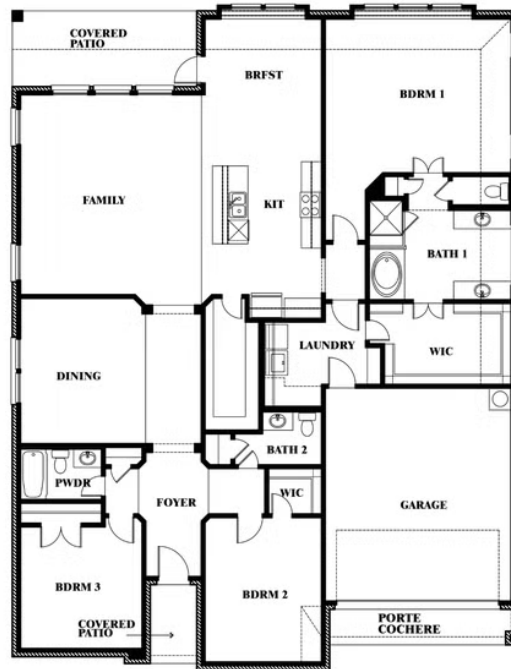

Caraway

EAST OAK CREEK 60-65

112 SWEETWATER DRIVE, COMMERCE, TX 75428

Caraway