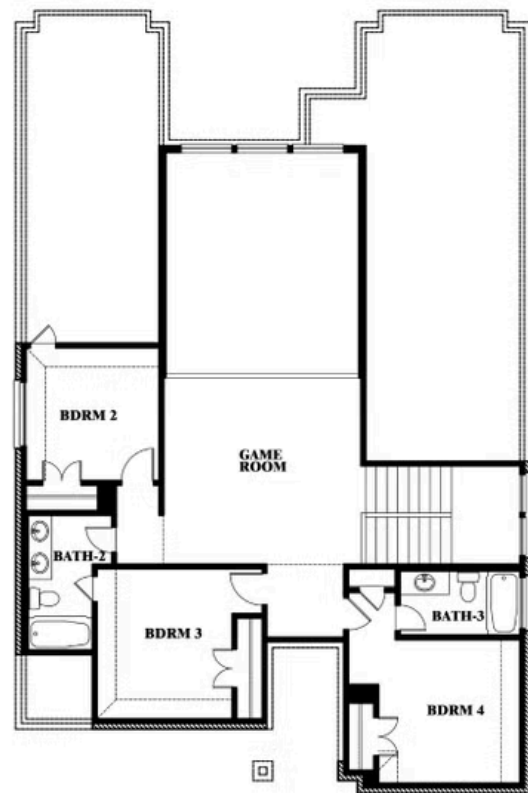

Violet II

HOMES FROM
\$373,990

CLASSIC SERIES

EAST OAK CREEK 50-55

112 SWEETWATER DRIVE, COMMERCE, TX 75428

2,628
SQUARE FEET

4
BEDROOMS

3.5
BATHROOMS

Violet II

VIOLET III FLOOR PLAN

EAST OAK CREEK 50-55

112 SWEETWATER DRIVE, COMMERCE, TX 75428

Violet III

This brochure is for general informational purposes and is to be used as a guide only. Changes may be made during the development process and floorplans, dimensions, fixtures, fittings, finishes and specifications are subject to change without notice. Window placement, balcony configuration, wardrobe sizes and living areas may vary slightly within each plan type. EQUAL HOUSING OPPORTUNITY

Violet II

EAST OAK CREEK 50-55

112 SWEETWATER DRIVE, COMMERCE, TX 75428

VIOLET III FLOOR PLAN WITH BEDROOM AT STUDY

Violet III Opt. Bed 5 & Bath 4 at Study

This brochure is for general informational purposes and is to be used as a guide only. Changes may be made during the development process and floorplans, dimensions, fixtures, fittings, finishes and specifications are subject to change without notice. Window placement, balcony configuration, wardrobe sizes and living areas may vary slightly within each plan type. EQUAL HOUSING OPPORTUNITY