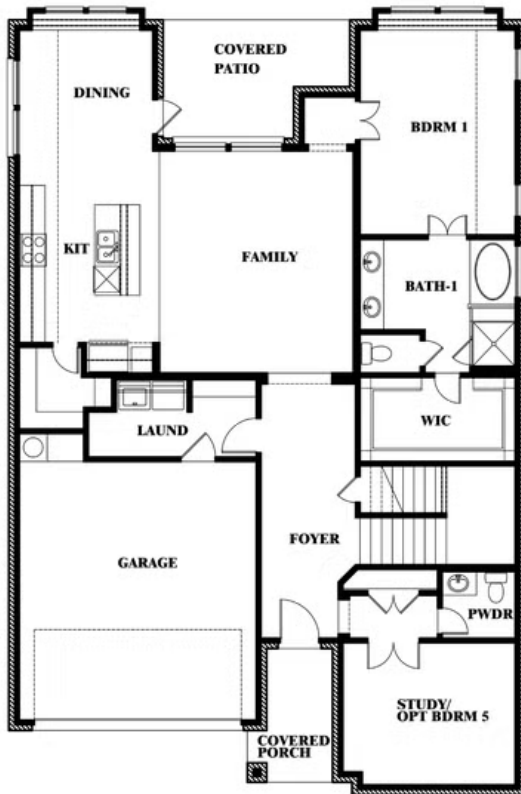

Violet

HOMES FROM
\$364,990

CLASSIC SERIES

EAST OAK CREEK 50-55

112 SWEETWATER DRIVE, COMMERCE, TX 75428

2,381
SQUARE FEET

3
BEDROOMS

2.5
BATHROOMS

2
CAR GARAGE

ELEVATION A

ELEVATION AS

ELEVATION AS

ELEVATION B

ELEVATION B

ELEVATION C

ELEVATION C

ELEVATION D

ELEVATION D

Violet

VIOLET FLOOR PLAN

EAST OAK CREEK 50-55

112 SWEETWATER DRIVE, COMMERCE, TX 75428

Violet

This brochure is for general informational purposes and is to be used as a guide only. Changes may be made during the development process and floorplans, dimensions, fixtures, fittings, finishes and specifications are subject to change without notice. Window placement, balcony configuration, wardrobe sizes and living areas may vary slightly within each plan type. EQUAL HOUSING OPPORTUNITY

Violet

EAST OAK CREEK 50-55

112 SWEETWATER DRIVE, COMMERCE, TX 75428

VIOLET FLOOR PLAN WITH OPTIONAL BEDROOM AT STUDY

Violet Opt. Bed 5 & Bath 4 at Study

This brochure is for general informational purposes and is to be used as a guide only. Changes may be made during the development process and floorplans, dimensions, fixtures, fittings, finishes and specifications are subject to change without notice. Window placement, balcony configuration, wardrobe sizes and living areas may vary slightly within each plan type. EQUAL HOUSING OPPORTUNITY