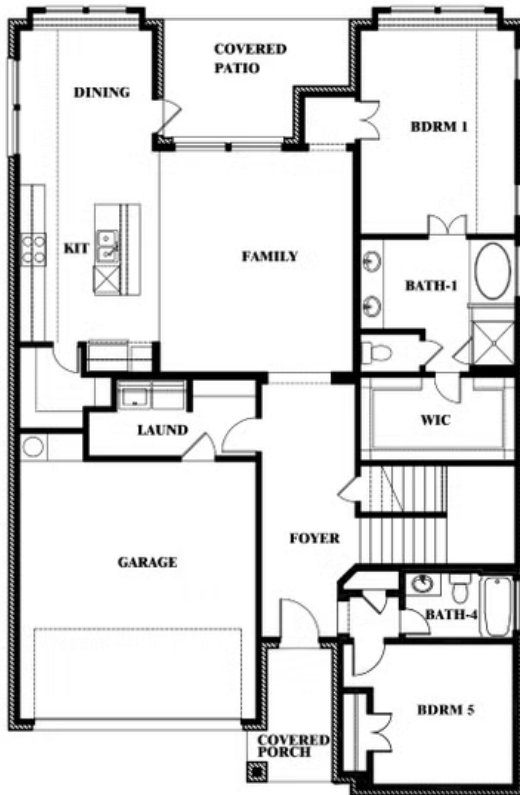

Violet

HOMES FROM
\$364,990

CLASSIC SERIES

EAST OAK CREEK 50-55

112 SWEETWATER DRIVE, COMMERCE, TX 75428

2,381
SQUARE FEET

3
BEDROOMS

2.5
BATHROOMS

ELEVATION D

ELEVATION D

Violet

VIOLET FLOOR PLAN

EAST OAK CREEK 50-55

112 SWEETWATER DRIVE, COMMERCE, TX 75428

Violet

This brochure is for general informational purposes and is to be used as a guide only. Changes may be made during the development process and floorplans, dimensions, fixtures, fittings, finishes and specifications are subject to change without notice. Window placement, balcony configuration, wardrobe sizes and living areas may vary slightly within each plan type. EQUAL HOUSING OPPORTUNITY

Violet

EAST OAK CREEK 50-55

112 SWEETWATER DRIVE, COMMERCE, TX 75428

VIOLET FLOOR PLAN WITH OPTIONAL BEDROOM AT STUDY

Violet Opt. Bed 5 & Bath 4 at Study

This brochure is for general informational purposes and is to be used as a guide only. Changes may be made during the development process and floorplans, dimensions, fixtures, fittings, finishes and specifications are subject to change without notice. Window placement, balcony configuration, wardrobe sizes and living areas may vary slightly within each plan type. EQUAL HOUSING OPPORTUNITY