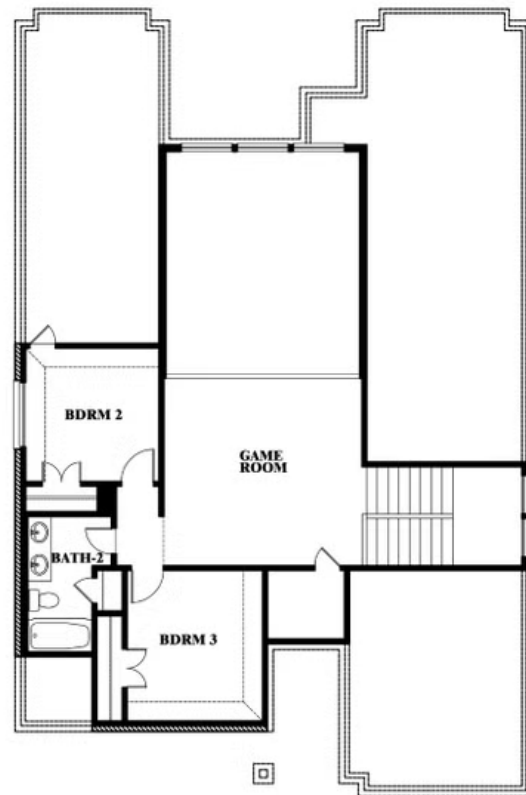

ELEVATION D

ELEVATION D

Violet

VIOLET FLOOR PLAN

EAST OAK CREEK 50-55

112 SWEETWATER DRIVE, COMMERCE, TX 75428

Violet

This brochure is for general informational purposes and is to be used as a guide only. Changes may be made during the development process and floorplans, dimensions, fixtures, fittings, finishes and specifications are subject to change without notice. Window placement, balcony configuration, wardrobe sizes and living areas may vary slightly within each plan type. EQUAL HOUSING OPPORTUNITY

Violet

EAST OAK CREEK 50-55

112 SWEETWATER DRIVE, COMMERCE, TX 75428

VIOLET FLOOR PLAN WITH OPTIONAL BEDROOM AT STUDY

Violet Opt. Bed 5 & Bath 4 at Study

This brochure is for general informational purposes and is to be used as a guide only. Changes may be made during the development process and floorplans, dimensions, fixtures, fittings, finishes and specifications are subject to change without notice. Window placement, balcony configuration, wardrobe sizes and living areas may vary slightly within each plan type. EQUAL HOUSING OPPORTUNITY