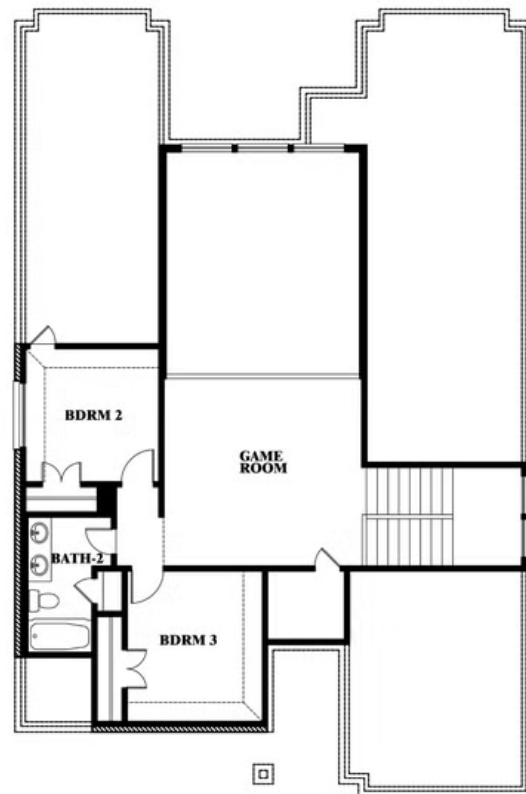

ELEVATION D

ELEVATION D

Violet

VIOLET FLOOR PLAN

EAST OAK CREEK 50-55

112 SWEETWATER DRIVE, COMMERCE, TX 75428

Violet

This brochure is for general informational purposes and is to be used as a guide only. Changes may be made during the development process and floorplans, dimensions, fixtures, fittings, finishes and specifications are subject to change without notice. Window placement, balcony configuration, wardrobe sizes and living areas may vary slightly within each plan type. EQUAL HOUSING OPPORTUNITY

Violet

EAST OAK CREEK 50-55

112 SWEETWATER DRIVE, COMMERCE, TX 75428

VIOLET FLOOR PLAN WITH OPTIONAL BEDROOM AT STUDY

Violet Opt. Bed 5 & Bath 4 at Study

This brochure is for general informational purposes and is to be used as a guide only. Changes may be made during the development process and floorplans, dimensions, fixtures, fittings, finishes and specifications are subject to change without notice. Window placement, balcony configuration, wardrobe sizes and living areas may vary slightly within each plan type. EQUAL HOUSING OPPORTUNITY