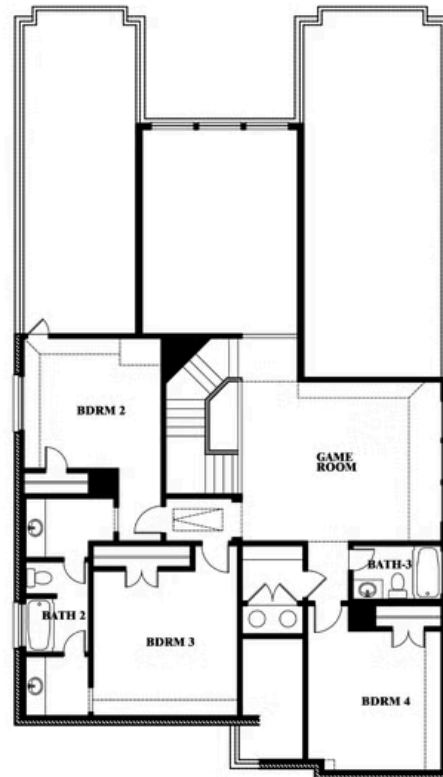

Rose

HOMES FROM
\$412,990

CLASSIC SERIES

EAST OAK CREEK 50-55

112 SWEETWATER DRIVE, COMMERCE, TX 75428

3,359
SQUARE FEET

4
BEDROOMS

3.5
BATHROOMS

2
CAR GARAGE

ELEVATION A

ELEVATION AS

ELEVATION AS

ELEVATION B

ELEVATION B

ELEVATION C

ELEVATION C

ELEVATION D

ELEVATION D

Rose

ROSE FLOOR PLAN

EAST OAK CREEK 50-55

112 SWEETWATER DRIVE, COMMERCE, TX 75428

Rose

This brochure is for general informational purposes and is to be used as a guide only. Changes may be made during the development process and floorplans, dimensions, fixtures, fittings, finishes and specifications are subject to change without notice. Window placement, balcony configuration, wardrobe sizes and living areas may vary slightly within each plan type. EQUAL HOUSING OPPORTUNITY

Rose

EAST OAK CREEK 50-55

112 SWEETWATER DRIVE, COMMERCE, TX 75428

ROSE FLOOR PLAN WITH OPTIONAL BED & BATH AT STUDY

Rose
Opt. Bed & Bath at Study

This brochure is for general informational purposes and is to be used as a guide only. Changes may be made during the development process and floorplans, dimensions, fixtures, fittings, finishes and specifications are subject to change without notice. Window placement, balcony configuration, wardrobe sizes and living areas may vary slightly within each plan type. EQUAL HOUSING OPPORTUNITY