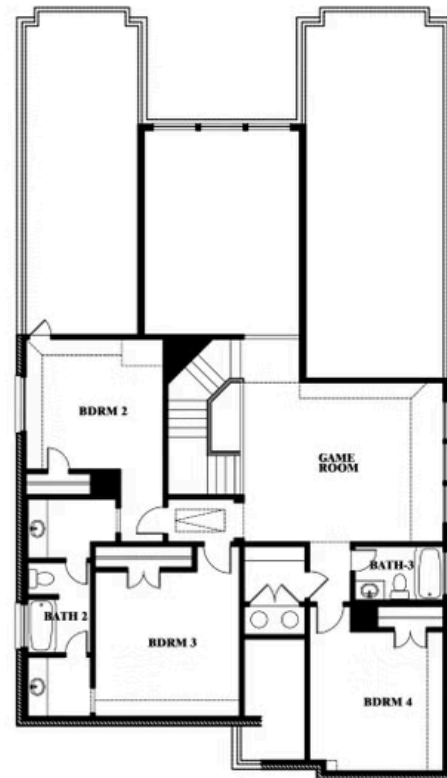

Rose

HOMES FROM
\$412,990

CLASSIC SERIES

EAST OAK CREEK 50-55

112 SWEETWATER DRIVE, COMMERCE, TX 75428

3,359
SQUARE FEET

4
BEDROOMS

3.5
BATHROOMS

ELEVATION D

ELEVATION D

Rose

ROSE FLOOR PLAN

EAST OAK CREEK 50-55

112 SWEETWATER DRIVE, COMMERCE, TX 75428

Rose

This brochure is for general informational purposes and is to be used as a guide only. Changes may be made during the development process and floorplans, dimensions, fixtures, fittings, finishes and specifications are subject to change without notice. Window placement, balcony configuration, wardrobe sizes and living areas may vary slightly within each plan type. EQUAL HOUSING OPPORTUNITY

Rose

EAST OAK CREEK 50-55

112 SWEETWATER DRIVE, COMMERCE, TX 75428

ROSE FLOOR PLAN WITH OPTIONAL BED & BATH AT STUDY

Rose
Opt. Bed & Bath at Study

This brochure is for general informational purposes and is to be used as a guide only. Changes may be made during the development process and floorplans, dimensions, fixtures, fittings, finishes and specifications are subject to change without notice. Window placement, balcony configuration, wardrobe sizes and living areas may vary slightly within each plan type. EQUAL HOUSING OPPORTUNITY