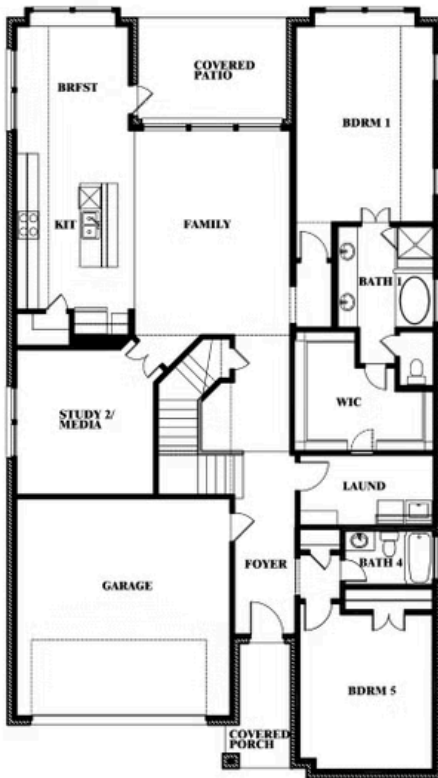

Rose

HOMES FROM
\$412,990

CLASSIC SERIES

EAST OAK CREEK 50-55

112 SWEETWATER DRIVE, COMMERCE, TX 75428

3,359
SQUARE FEET

4
BEDROOMS

3.5
BATHROOMS

ELEVATION D

ELEVATION D

Rose

ROSE FLOOR PLAN

EAST OAK CREEK 50-55

112 SWEETWATER DRIVE, COMMERCE, TX 75428

Rose

This brochure is for general informational purposes and is to be used as a guide only. Changes may be made during the development process and floorplans, dimensions, fixtures, fittings, finishes and specifications are subject to change without notice. Window placement, balcony configuration, wardrobe sizes and living areas may vary slightly within each plan type. EQUAL HOUSING OPPORTUNITY

Rose

EAST OAK CREEK 50-55

112 SWEETWATER DRIVE, COMMERCE, TX 75428

ROSE FLOOR PLAN WITH OPTIONAL BED & BATH AT STUDY

Rose
Opt. Bed & Bath at Study

This brochure is for general informational purposes and is to be used as a guide only. Changes may be made during the development process and floorplans, dimensions, fixtures, fittings, finishes and specifications are subject to change without notice. Window placement, balcony configuration, wardrobe sizes and living areas may vary slightly within each plan type. EQUAL HOUSING OPPORTUNITY