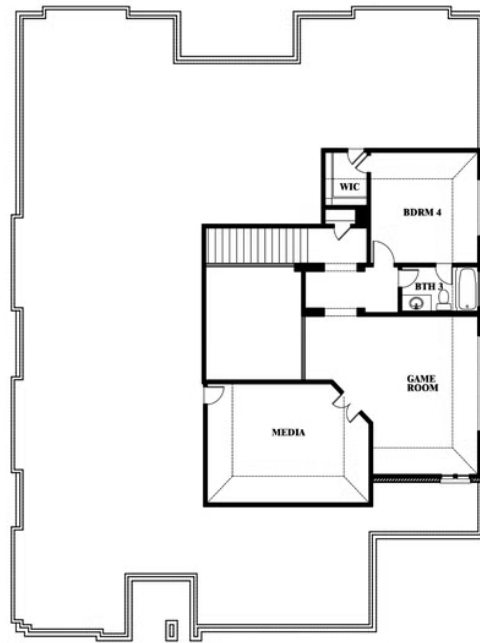

Primrose FE V

PARKS AT PANCHASARP FARMS

321 RICHARD STREET, BURLESON, TX 76028

Primrose FE V