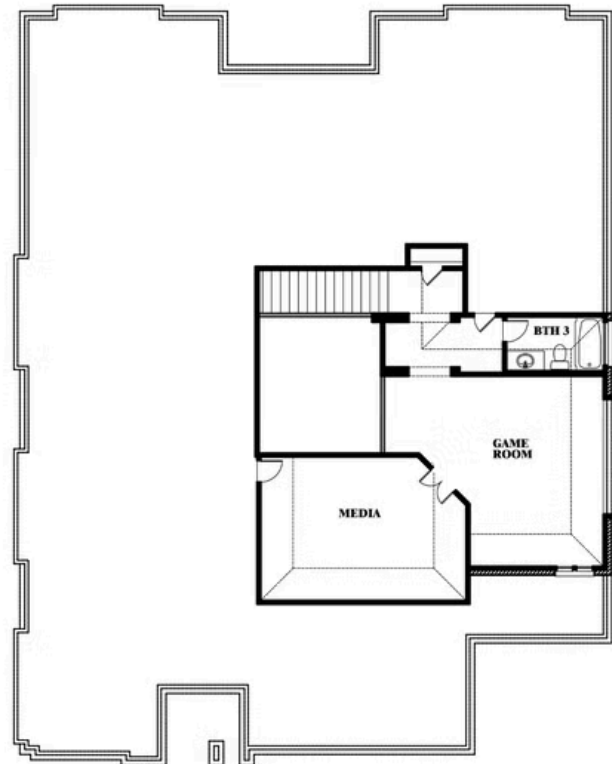

Primrose FE III

HOMES FROM
\$582,990

CLASSIC SERIES

PARKS AT PANCHASARP FARMS

2641 ALYSSA STREET, BURLESON, TX 76028

3,525
SQUARE FEET

3
BEDROOMS

3.5
BATHROOMS

Primrose FE III

PARKS AT PANCHASARP FARMS

2641 ALYSSA STREET, BURLESON, TX 76028

Primrose FE III

This brochure is for general informational purposes and is to be used as a guide only. Changes may be made during the development process and floorplans, dimensions, fixtures, fittings, finishes and specifications are subject to change without notice. Window placement, balcony configuration, wardrobe sizes and living areas may vary slightly within each plan type. EQUAL HOUSING OPPORTUNITY