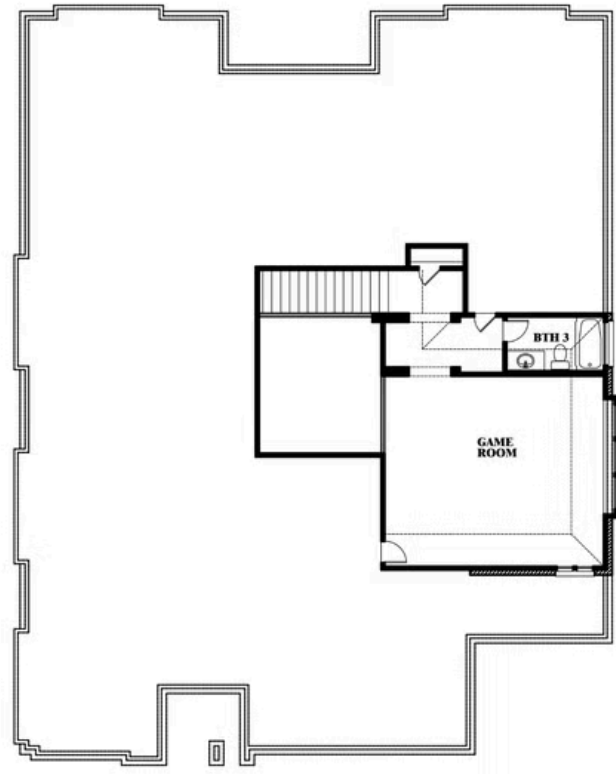

Primrose FE II

HOMES FROM
\$575,990

CLASSIC SERIES

PARKS AT PANCHASARP FARMS

2641 ALYSSA STREET, BURLESON, TX 76028

3,336
SQUARE FEET

3
BEDROOMS

3.5
BATHROOMS

Primrose FE II

PARKS AT PANCHASARP FARMS

2641 ALYSSA STREET, BURLESON, TX 76028

Primrose FE II

This brochure is for general informational purposes and is to be used as a guide only. Changes may be made during the development process and floorplans, dimensions, fixtures, fittings, finishes and specifications are subject to change without notice. Window placement, balcony configuration, wardrobe sizes and living areas may vary slightly within each plan type. EQUAL HOUSING OPPORTUNITY