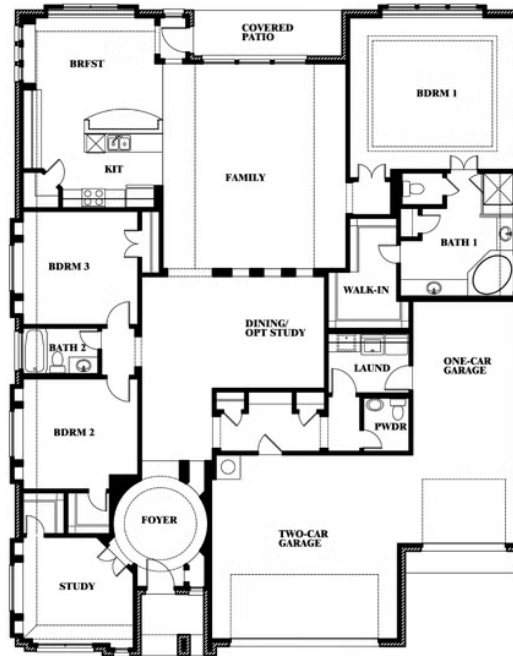

Primrose FE

PARKS AT PANCHASARP FARMS

321 RICHARD STREET, BURLESON, TX 76028

Primrose FE