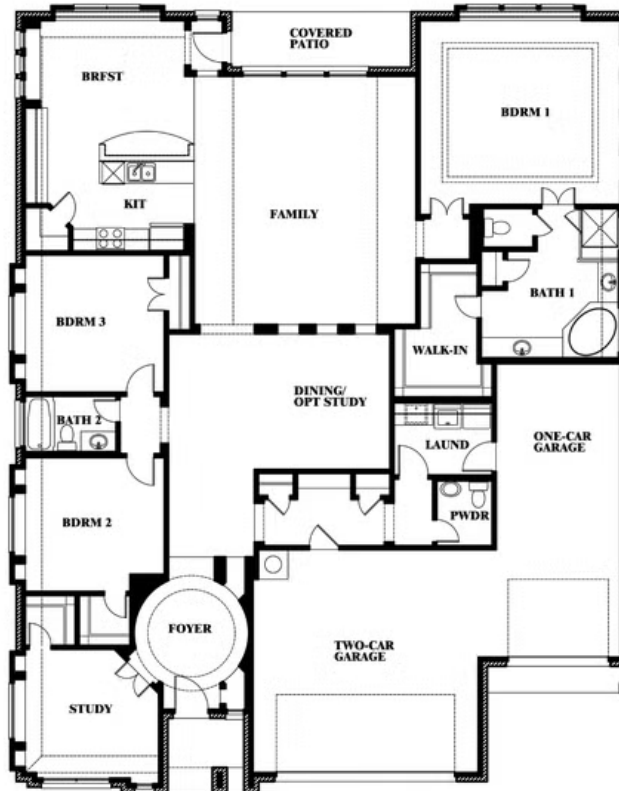

Primrose FE

HOMES FROM
\$533,990

CLASSIC SERIES

PARKS AT PANCHASARP FARMS

321 RICHARD STREET, BURLESON, TX 76028

2,775
SQUARE FEET

3
BEDROOMS

2.5
BATHROOMS

3
CAR GARAGE

ELEVATION A

ELEVATION B

ELEVATION C

Primrose FE

PARKS AT PANCHASARP FARMS

321 RICHARD STREET, BURLESON, TX 76028

Primrose FE

This brochure is for general informational purposes and is to be used as a guide only. Changes may be made during the development process and floorplans, dimensions, fixtures, fittings, finishes and specifications are subject to change without notice. Window placement, balcony configuration, wardrobe sizes and living areas may vary slightly within each plan type. EQUAL HOUSING OPPORTUNITY