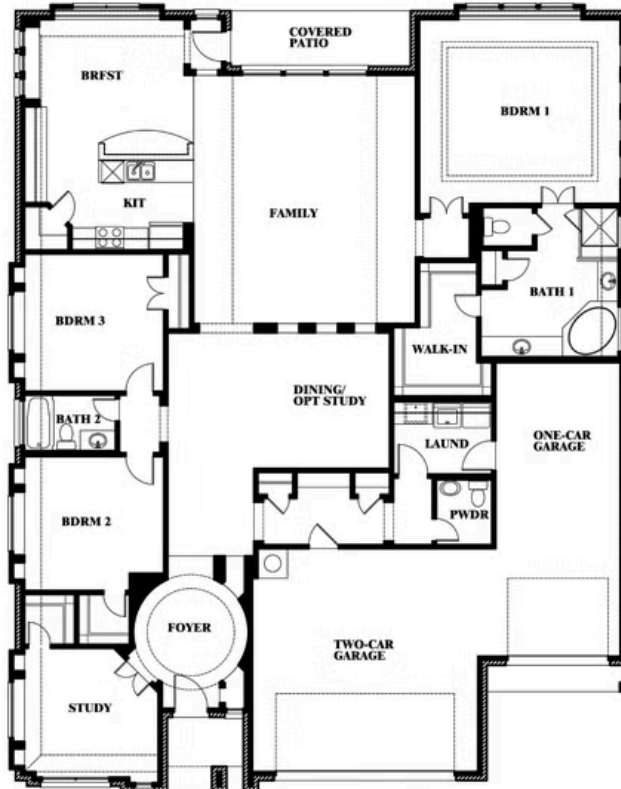

Primrose FE

HOMES FROM
\$533,990

CLASSIC SERIES

PARKS AT PANCHASARP FARMS

2641 ALYSSA STREET, BURLESON, TX 76028

2,775
SQUARE FEET

3
BEDROOMS

2.5
BATHROOMS

3
CAR GARAGE

Primrose FE

PARKS AT PANCHASARP FARMS

2641 ALYSSA STREET, BURLESON, TX 76028

Primrose FE

This brochure is for general informational purposes and is to be used as a guide only. Changes may be made during the development process and floorplans, dimensions, fixtures, fittings, finishes and specifications are subject to change without notice. Window placement, balcony configuration, wardrobe sizes and living areas may vary slightly within each plan type. EQUAL HOUSING OPPORTUNITY